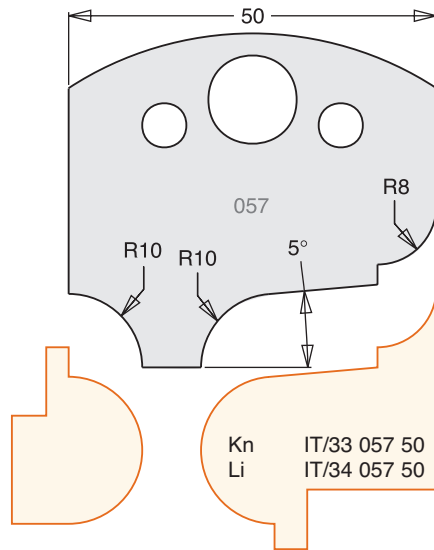

SPINDLE TOOLING

All Blades Sold as a Pair

Tool Steel Multi Profile Cutters - 50x4mm

All images are actual size.