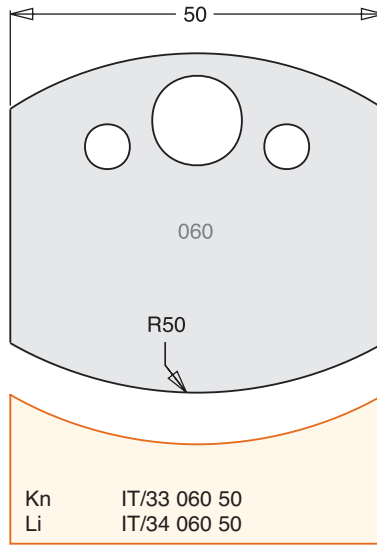

SPINDLE TOOLING

All Blades Sold as a Pair

Tool Steel Multi Profile Cutters - 50x4mm

All images are actual size.