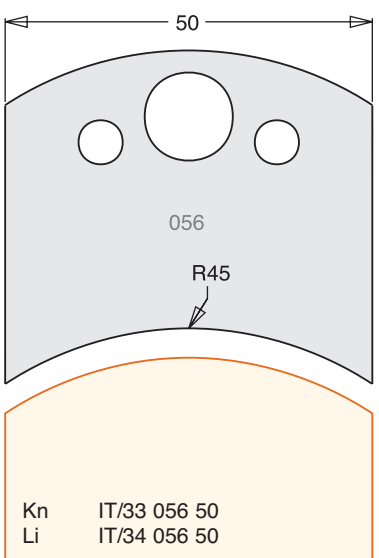

SPINDLE TOOLING

All Blades Sold as a Pair

Tool Steel Multi Profile Cutters - 50x4mm

All images are actual size.