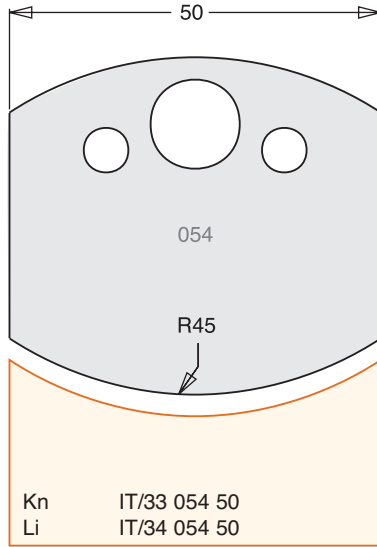

SPINDLE TOOLING

All Blades Sold as a Pair

Tool Steel Multi Profile Cutters - 50x4mm

All images are actual size.