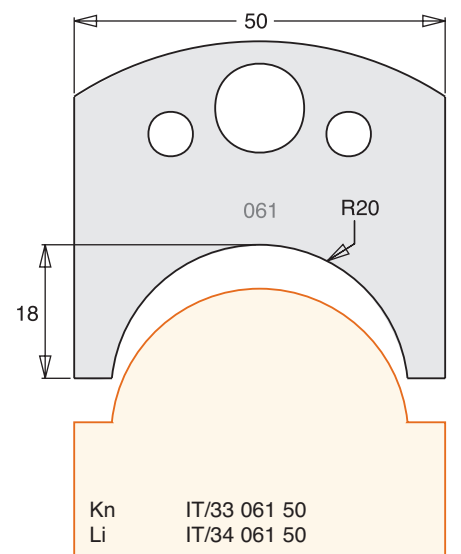

SPINDLE TOOLING

All Blades Sold as a Pair

Tool Steel Multi Profile Cutters - 50x4mm

All images are actual size.