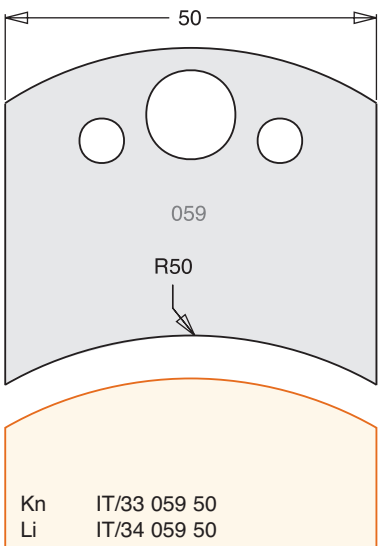

SPINDLE TOOLING

All Blades Sold as a Pair

Tool Steel Multi Profile Cutters - 50x4mm

All images are actual size.