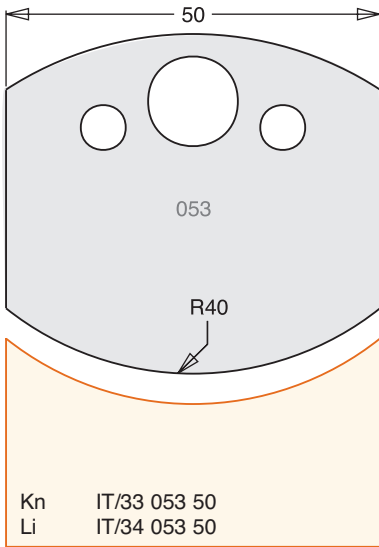

SPINDLE TOOLING

All Blades Sold as a Pair

Tool Steel Multi Profile Cutters - 50x4mm

All images are actual size.