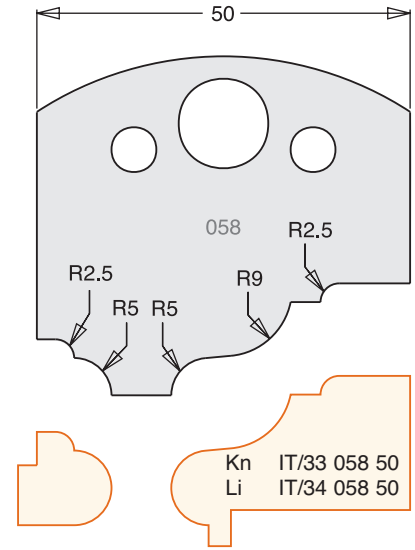

SPINDLE TOOLING

All Blades Sold as a Pair

Tool Steel Multi Profile Cutters - 50x4mm

All images are actual size.