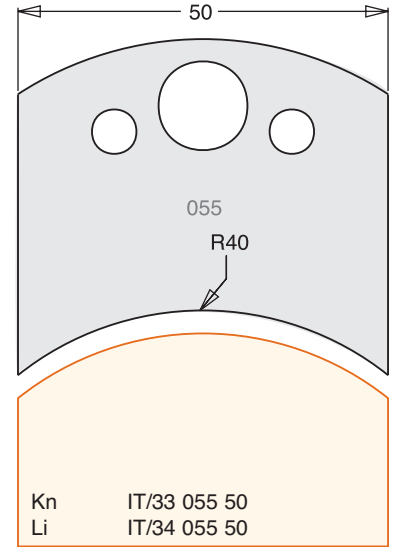

SPINDLE TOOLING

All Blades Sold as a Pair

Tool Steel Multi Profile Cutters - 50x4mm

All images are actual size.