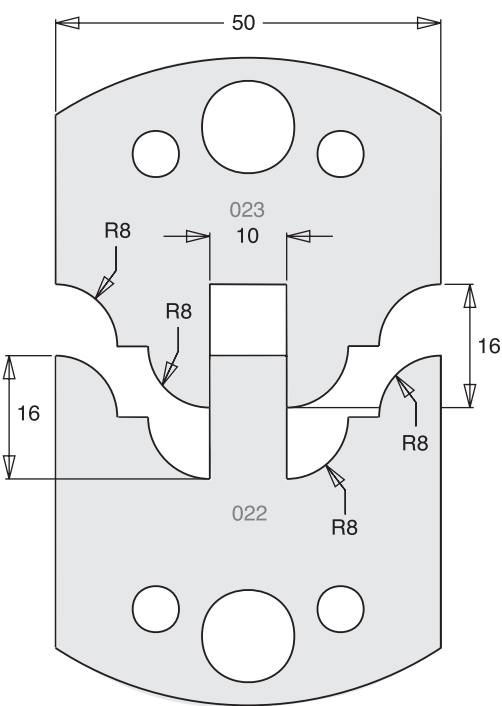

SPINDLE TOOLING

All Blades Sold as a Pairs

Tool Steel Multi Profile Cutters - 50x4mm

All images are actual size.