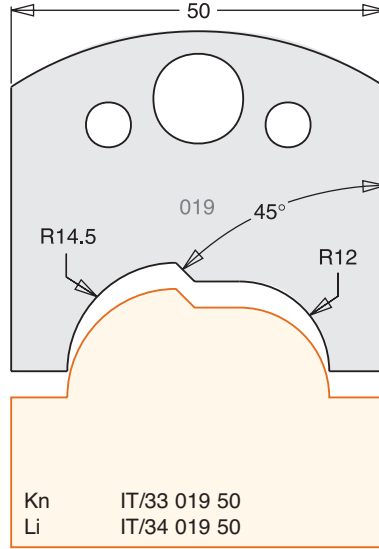

SPINDLE TOOLING

All Blades Sold as a Pairs

Tool Steel Multi Profile Cutters - 50x4mm

All images are actual size.