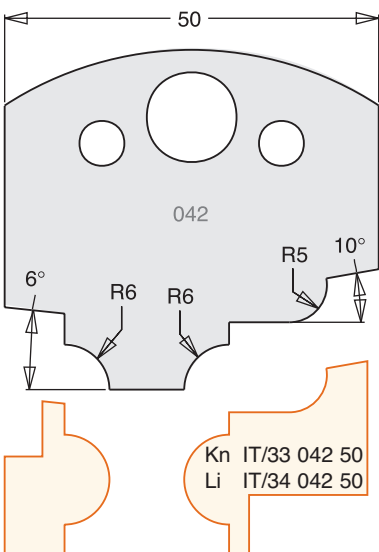

SPINDLE TOOLING

All Blades Sold as a Pairs

Tool Steel Multi Profile Cutters - 50x4mm

All images are actual size.