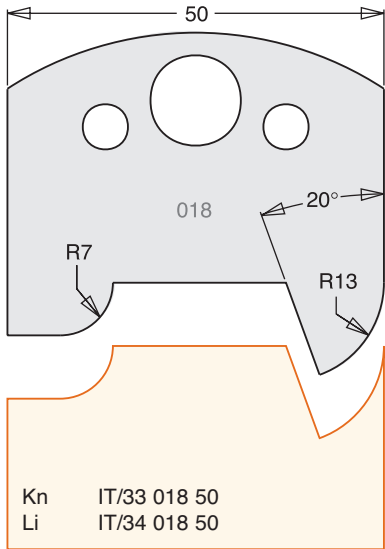

SPINDLE TOOLING

All Blades Sold as a Pairs

Tool Steel Multi Profile Cutters - 50x4mm

All images are actual size.