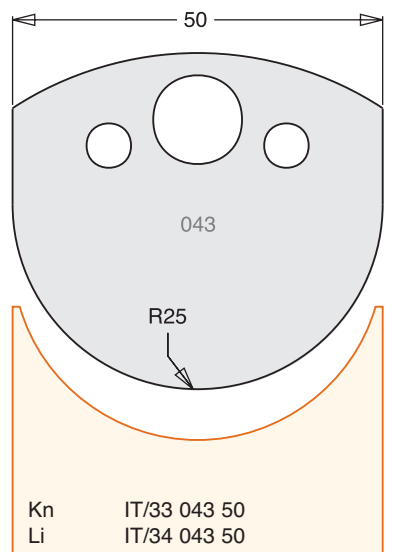

SPINDLE TOOLING

All Blades Sold as a Pairs

Tool Steel Multi Profile Cutters - 50x4mm

All images are actual size.