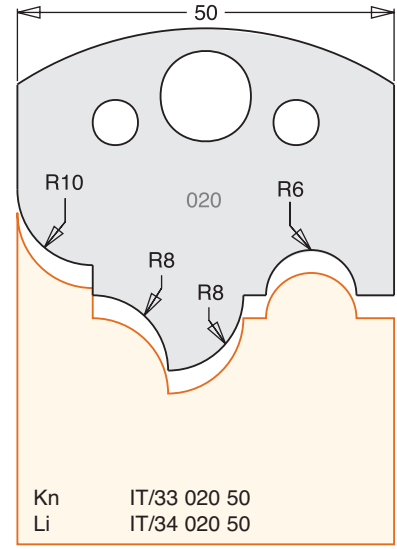

SPINDLE TOOLING

All Blades Sold as a Pairs

Tool Steel Multi Profile Cutters - 50x4mm

All images are actual size.