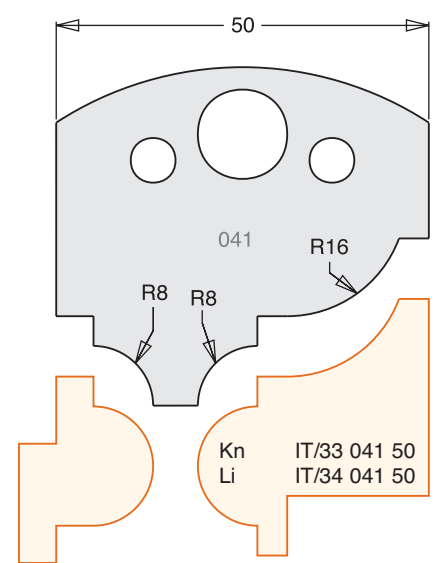

SPINDLE TOOLING

All Blades Sold as a Pairs

Tool Steel Multi Profile Cutters - 50x4mm

All images are actual size.