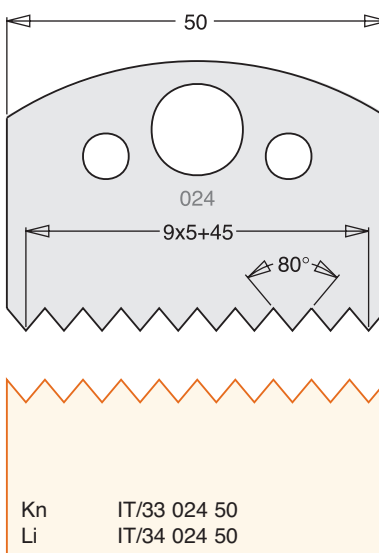

SPINDLE TOOLING

All Blades Sold as a Pairs

Tool Steel Multi Profile Cutters - 50x4mm

All images are actual size.