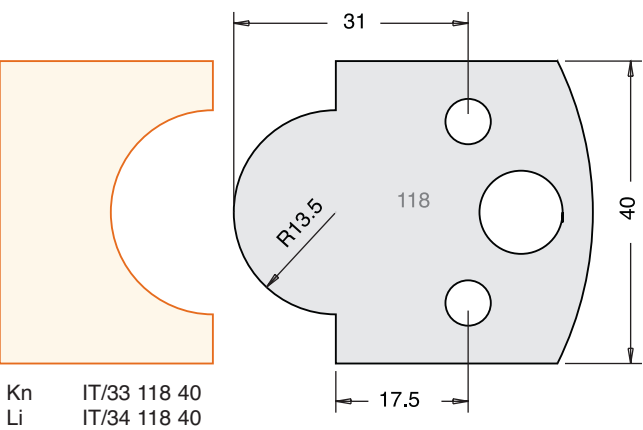

SPINDLE TOOLING

All Blades Sold as a Pair

Tool Steel Multi Profile Cutters - 40x4mm

All images are actual size.