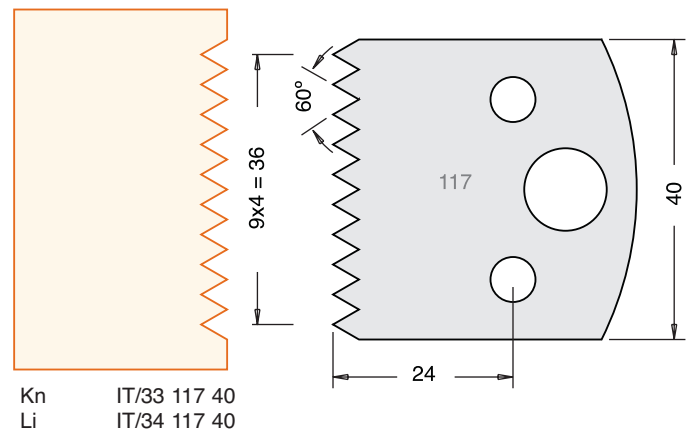

SPINDLE TOOLING

All Blades Sold as a Pair

Tool Steel Multi Profile Cutters - 40x4mm

All images are actual size.