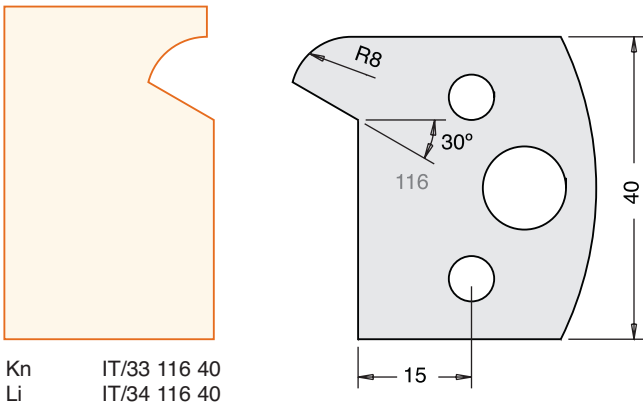

SPINDLE TOOLING

All Blades Sold as a Pair

Tool Steel Multi Profile Cutters - 40x4mm

All images are actual size.