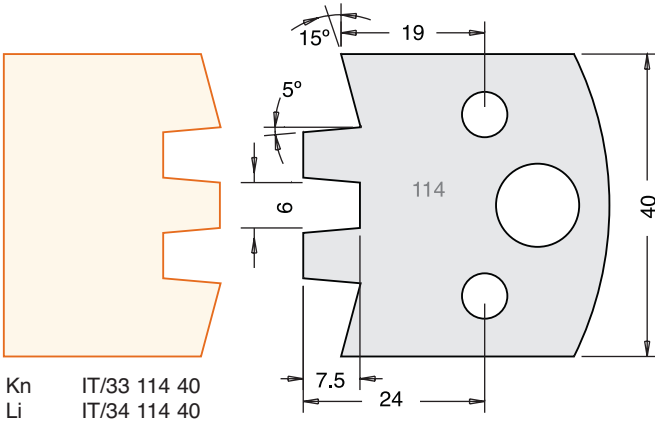

SPINDLE TOOLING

All Blades Sold as a Pair

Tool Steel Multi Profile Cutters - 40x4mm

All images are actual size.