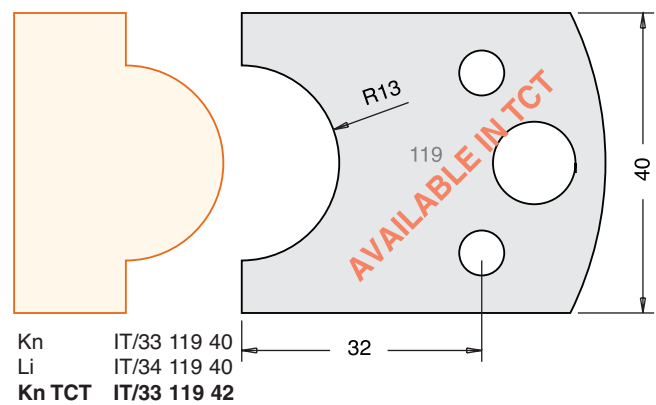

SPINDLE TOOLING

All Blades Sold as a Pair

Tool Steel Multi Profile Cutters - 40x4mm

All images are actual size.