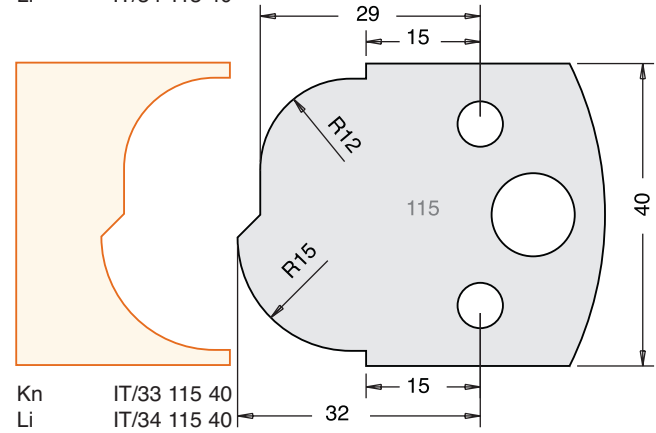

SPINDLE TOOLING

All Blades Sold as a Pair

Tool Steel Multi Profile Cutters - 40x4mm

All images are actual size.