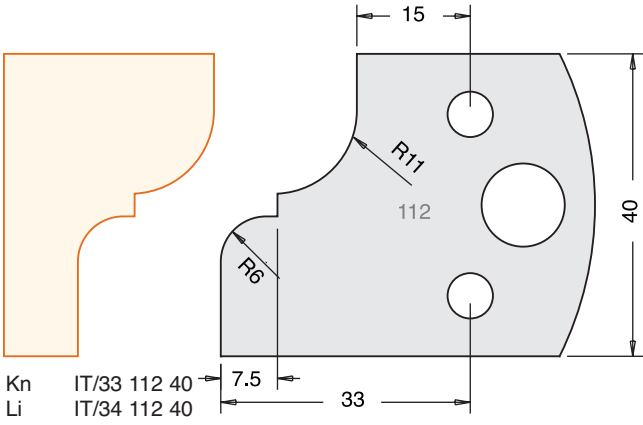

SPINDLE TOOLING

All Blades Sold as a Pair

Tool Steel Multi Profile Cutters - 40x4mm

All images are actual size.