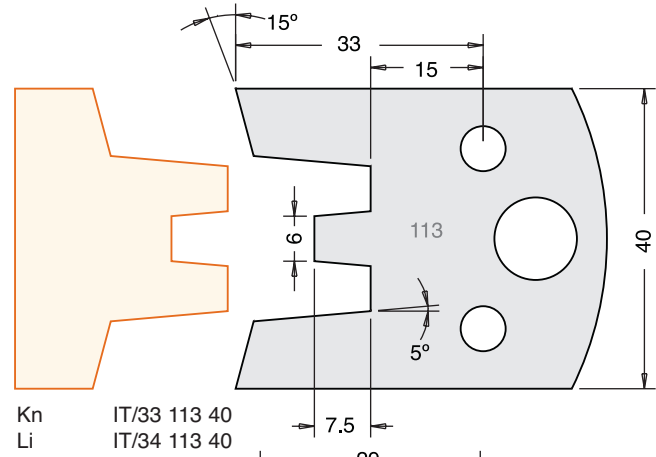

SPINDLE TOOLING

All Blades Sold as a Pair

Tool Steel Multi Profile Cutters - 40x4mm

All images are actual size.