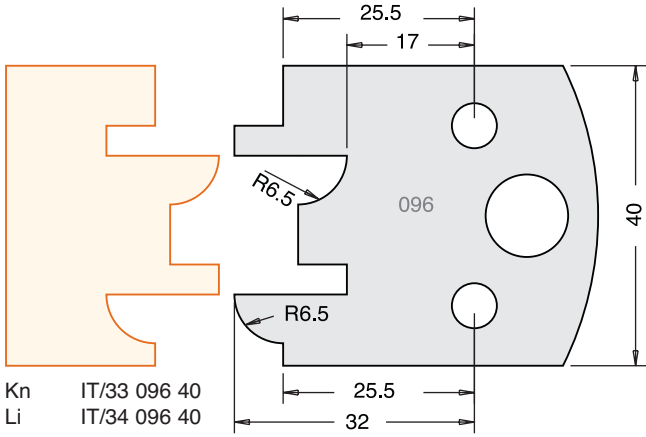

**SPINDLE TOOLING**

All Blades Sold as a Pair

**Tool Steel Multi Profile Cutters - 40x4mm**

All images are actual size.