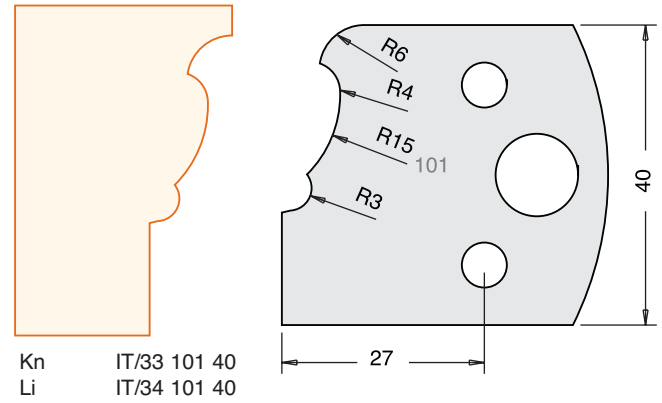

**SPINDLE TOOLING**

All Blades Sold as a Pair

**Tool Steel Multi Profile Cutters - 40x4mm**

All images are actual size.