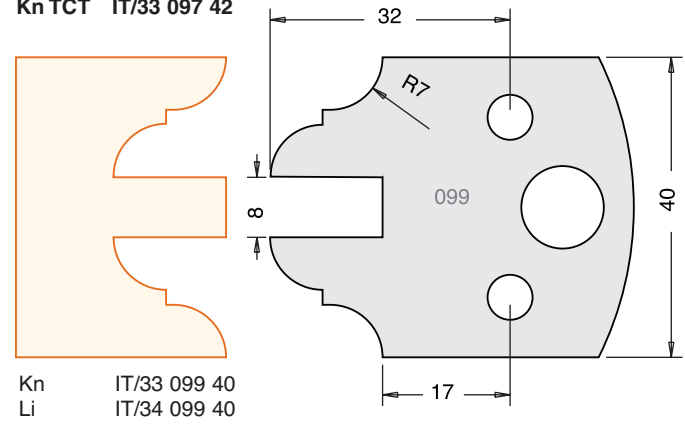

**SPINDLE TOOLING**

All Blades Sold as a Pair

**Tool Steel Multi Profile Cutters - 40x4mm**

All images are actual size.