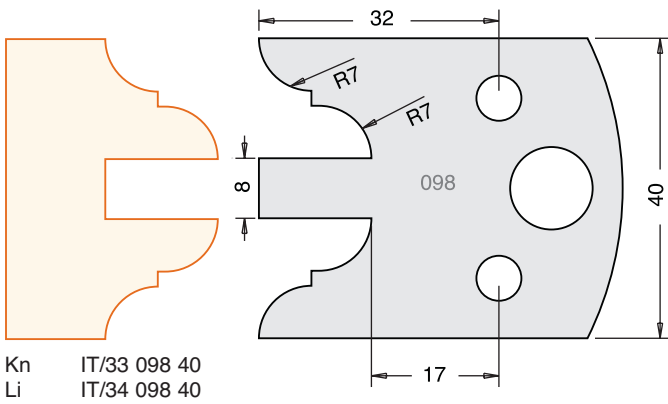

**SPINDLE TOOLING**

All Blades Sold as a Pair

**Tool Steel Multi Profile Cutters - 40x4mm**

All images are actual size.