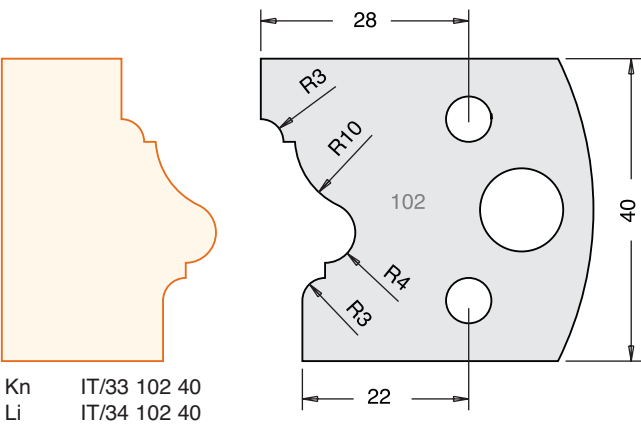

**SPINDLE TOOLING**

All Blades Sold as a Pair

**Tool Steel Multi Profile Cutters - 40x4mm**

All images are actual size.