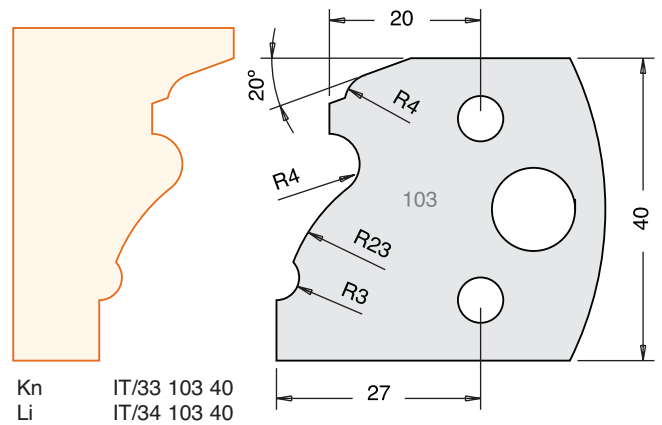

**SPINDLE TOOLING**

All Blades Sold as a Pair

**Tool Steel Multi Profile Cutters - 40x4mm**

All images are actual size.