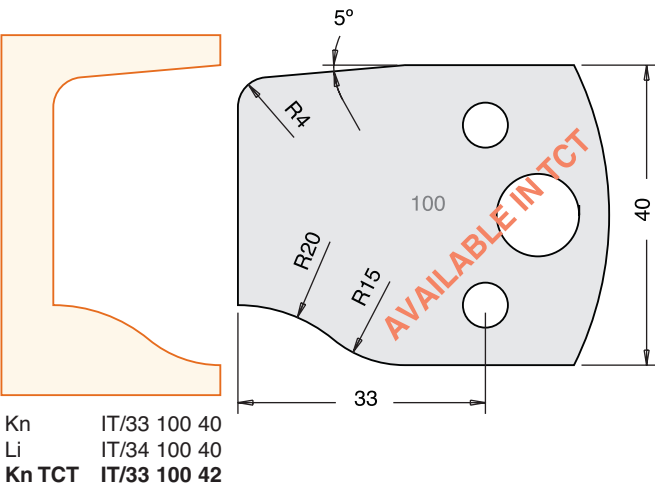

**SPINDLE TOOLING**

All Blades Sold as a Pair

**Tool Steel Multi Profile Cutters - 40x4mm**

All images are actual size.