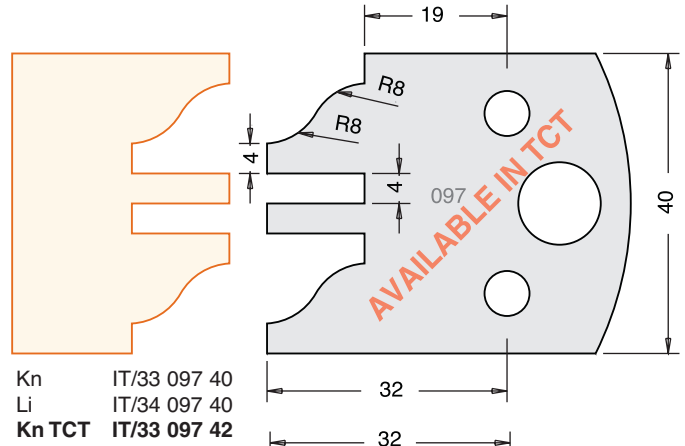

**SPINDLE TOOLING**

All Blades Sold as a Pair

**Tool Steel Multi Profile Cutters - 40x4mm**

All images are actual size.