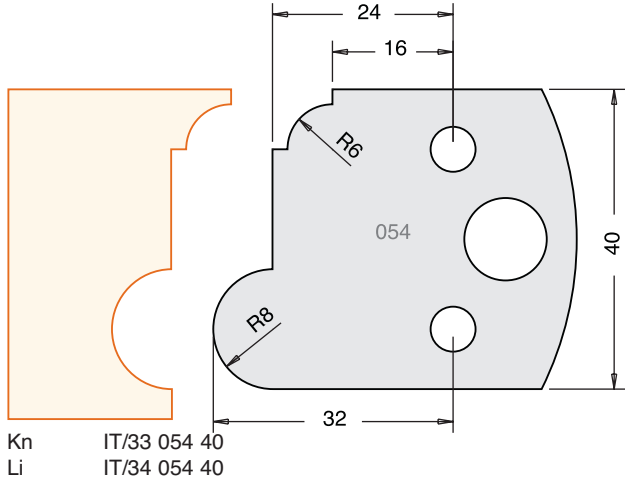

**SPINDLE TOOLING**

All Blades Sold as a Pair

**Tool Steel Multi Profile Cutters - 40x4mm**

All images are actual size.