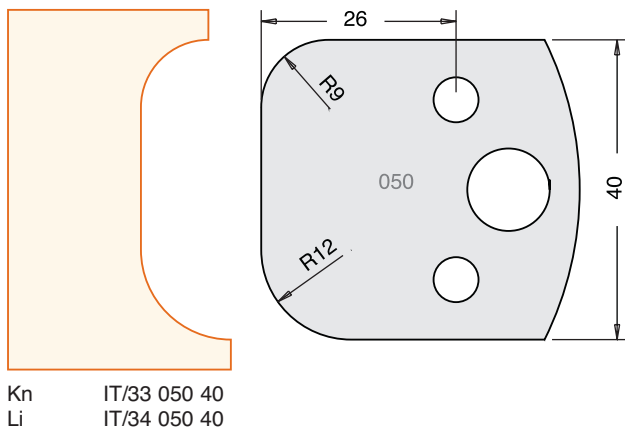

**SPINDLE TOOLING**

All Blades Sold as a Pair

**Tool Steel Multi Profile Cutters - 40x4mm**

All images are actual size.