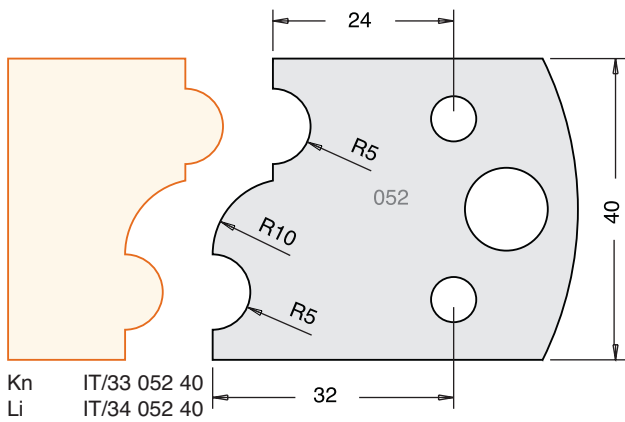

**SPINDLE TOOLING**

All Blades Sold as a Pair

**Tool Steel Multi Profile Cutters - 40x4mm**

All images are actual size.