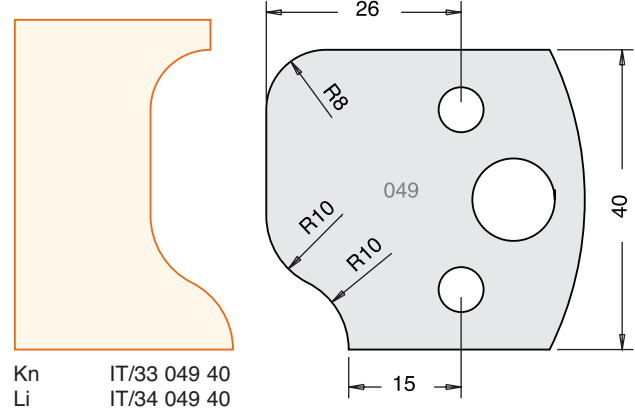

**SPINDLE TOOLING**

All Blades Sold as a Pair

**Tool Steel Multi Profile Cutters - 40x4mm**

All images are actual size.