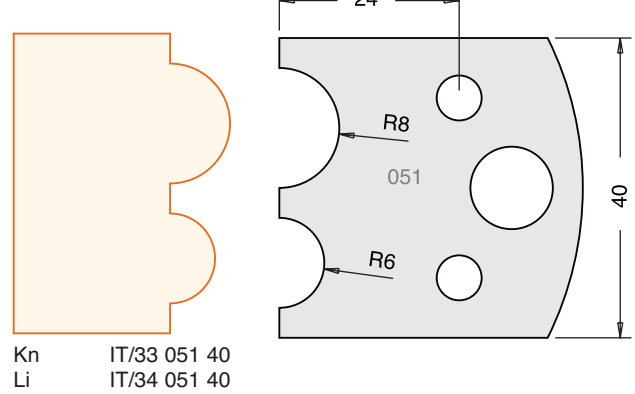

**SPINDLE TOOLING**

All Blades Sold as a Pair

**Tool Steel Multi Profile Cutters - 40x4mm**

All images are actual size.