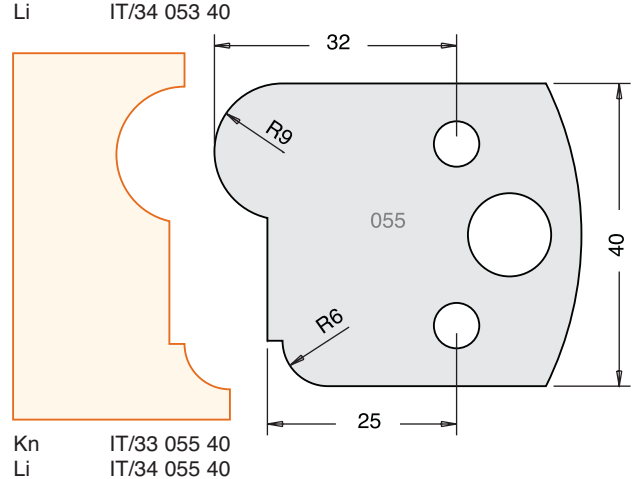

**SPINDLE TOOLING**

All Blades Sold as a Pair

**Tool Steel Multi Profile Cutters - 40x4mm**

All images are actual size.