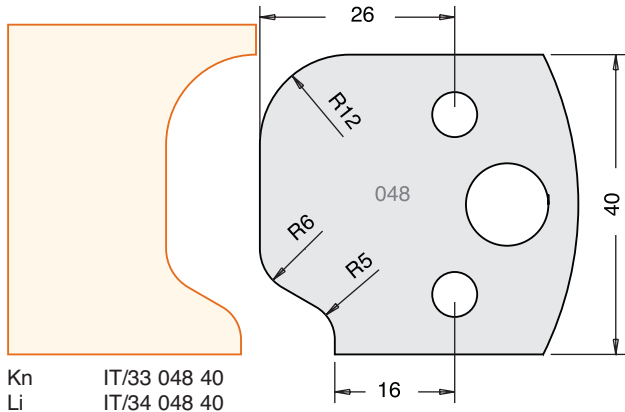

**SPINDLE TOOLING**

All Blades Sold as a Pair

**Tool Steel Multi Profile Cutters - 40x4mm**

All images are actual size.