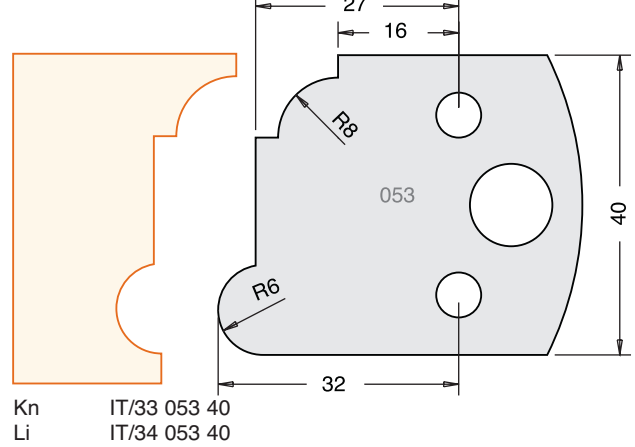

**SPINDLE TOOLING**

All Blades Sold as a Pair

**Tool Steel Multi Profile Cutters - 40x4mm**

All images are actual size.