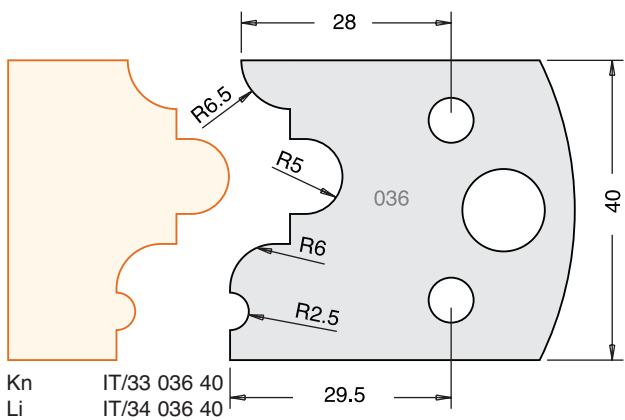

**SPINDLE TOOLING**

All Blades Sold as a Pair

**Tool Steel Multi Profile Cutters - 40x4mm**

All images are actual size.