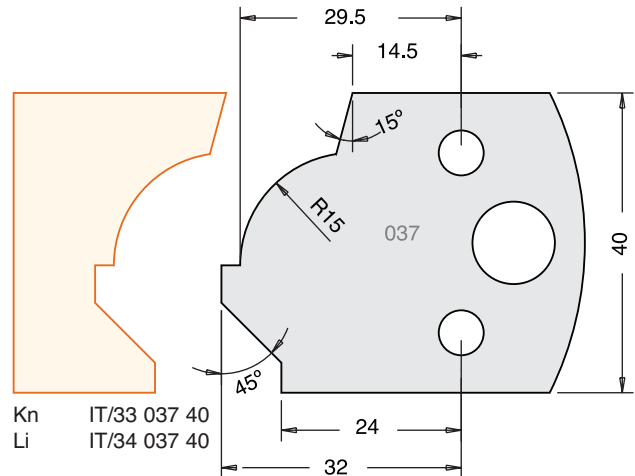

**SPINDLE TOOLING**

All Blades Sold as a Pair

**Tool Steel Multi Profile Cutters - 40x4mm**

All images are actual size.