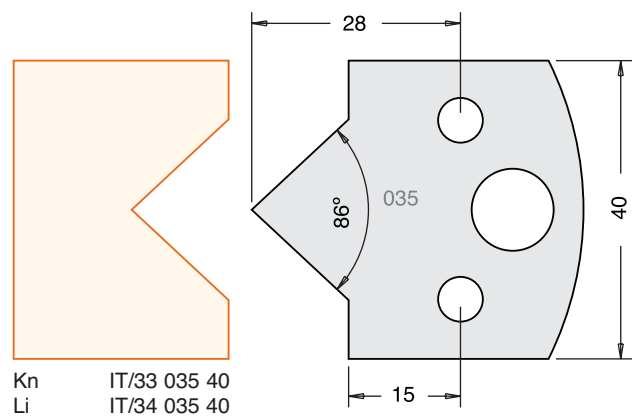

**SPINDLE TOOLING**

All Blades Sold as a Pair

**Tool Steel Multi Profile Cutters - 40x4mm**

All images are actual size.