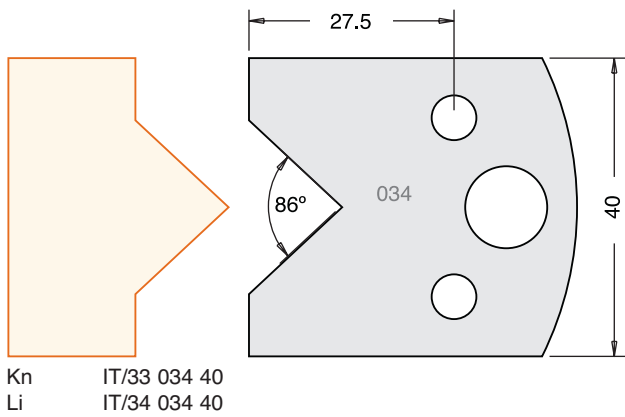

**SPINDLE TOOLING**

All Blades Sold as a Pair

**Tool Steel Multi Profile Cutters - 40x4mm**

All images are actual size.