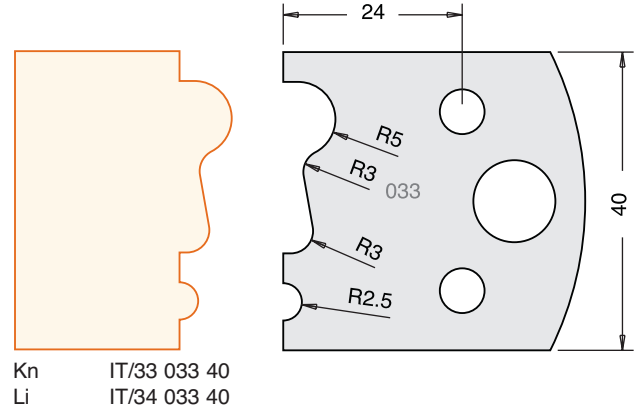

**SPINDLE TOOLING**

All Blades Sold as a Pair

**Tool Steel Multi Profile Cutters - 40x4mm**

All images are actual size.