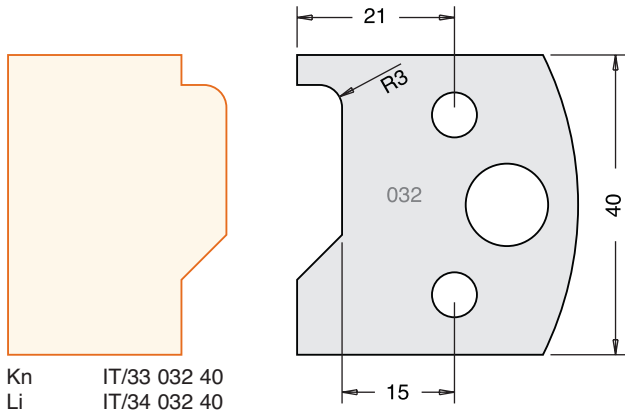

**SPINDLE TOOLING**

All Blades Sold as a Pair

**Tool Steel Multi Profile Cutters - 40x4mm**

All images are actual size.