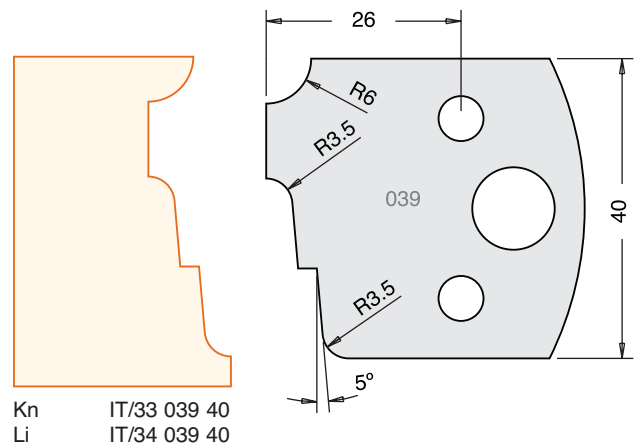

**SPINDLE TOOLING**

All Blades Sold as a Pair

**Tool Steel Multi Profile Cutters - 40x4mm**

All images are actual size.