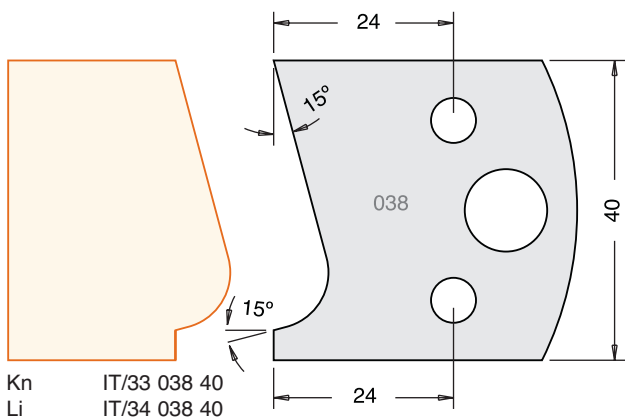

**SPINDLE TOOLING**

All Blades Sold as a Pair

**Tool Steel Multi Profile Cutters - 40x4mm**

All images are actual size.