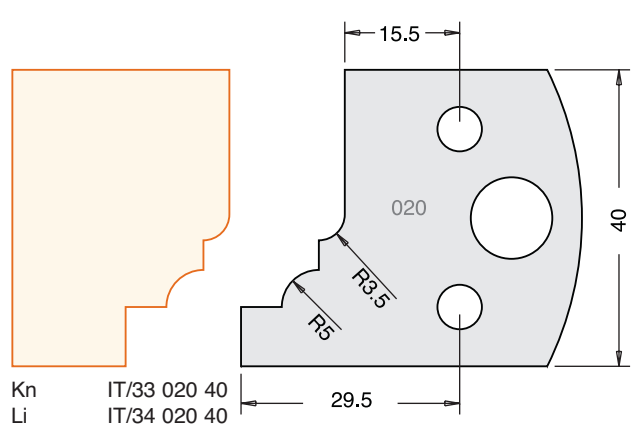

SPINDLE TOOLING

All Blades Sold as a Pair

Tool Steel Multi Profile Cutters - 40x4mm

All images are actual size.