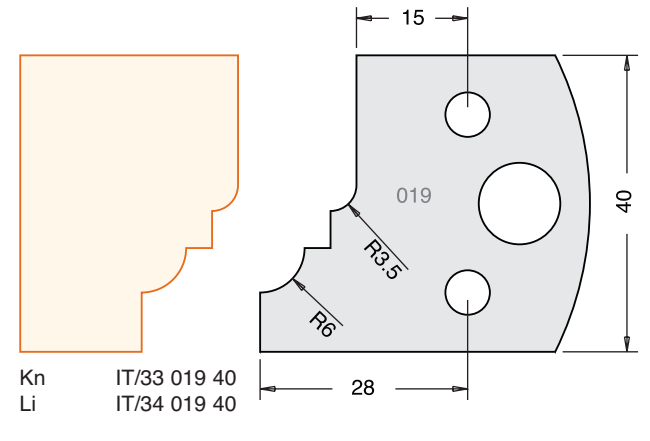

SPINDLE TOOLING

All Blades Sold as a Pair

Tool Steel Multi Profile Cutters - 40x4mm

All images are actual size.