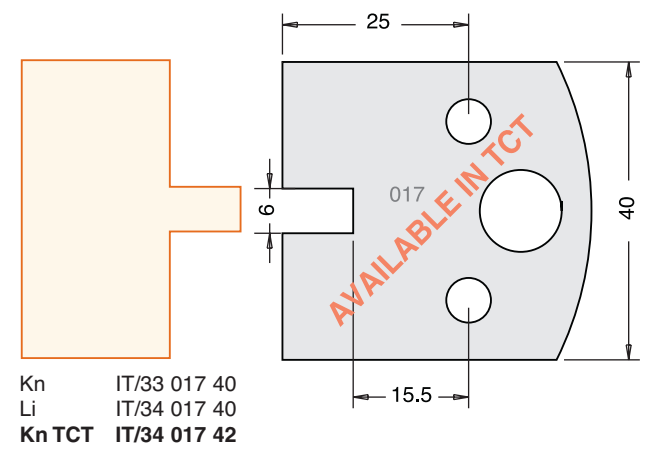

SPINDLE TOOLING

All Blades Sold as a Pair

Tool Steel Multi Profile Cutters - 40x4mm

All images are actual size.