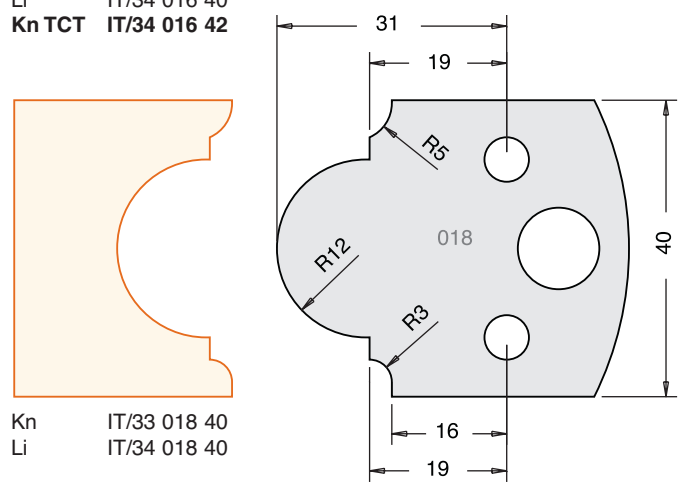

SPINDLE TOOLING

All Blades Sold as a Pair

Tool Steel Multi Profile Cutters - 40x4mm

All images are actual size.