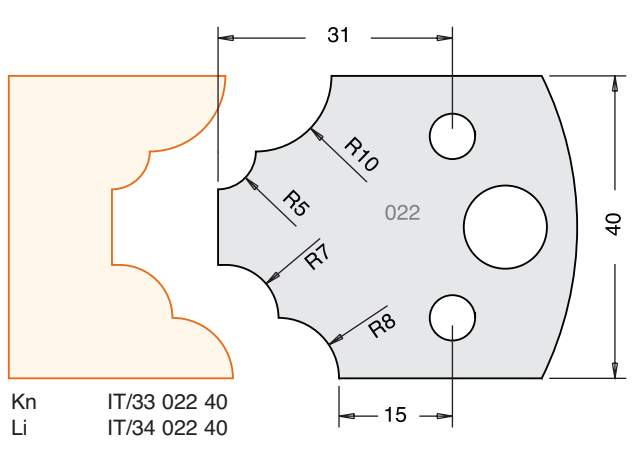

SPINDLE TOOLING

All Blades Sold as a Pair

Tool Steel Multi Profile Cutters - 40x4mm

All images are actual size.