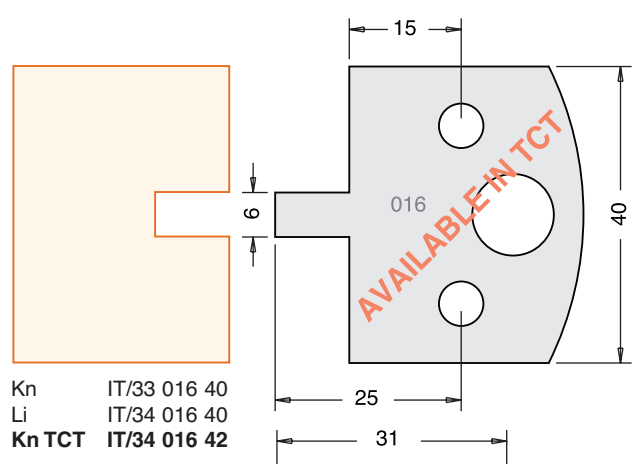

SPINDLE TOOLING

All Blades Sold as a Pair

Tool Steel Multi Profile Cutters - 40x4mm

All images are actual size.