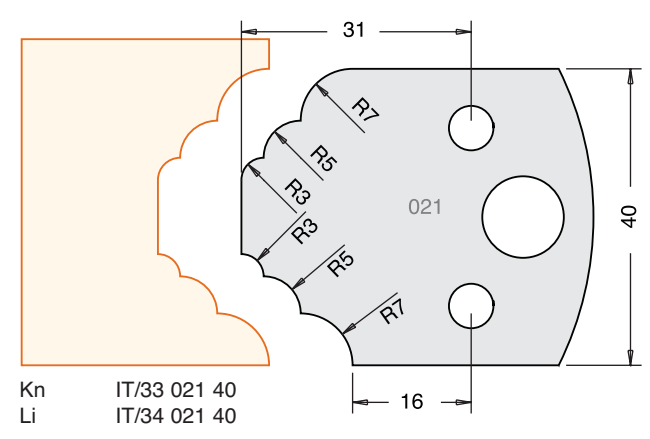

SPINDLE TOOLING

All Blades Sold as a Pair

Tool Steel Multi Profile Cutters - 40x4mm

All images are actual size.