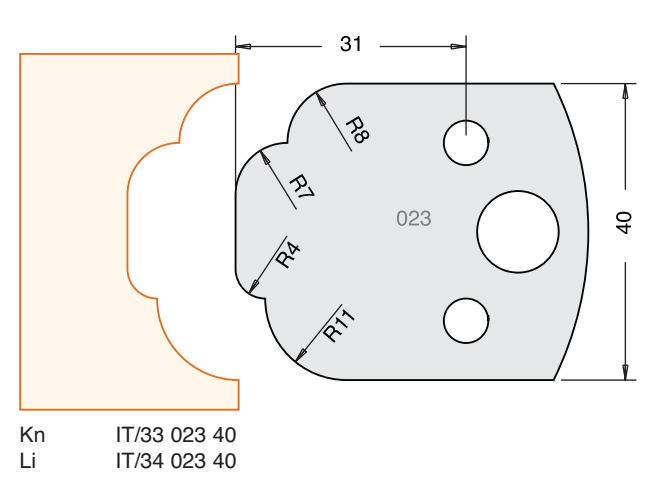

SPINDLE TOOLING

All Blades Sold as a Pair

Tool Steel Multi Profile Cutters - 40x4mm

All images are actual size.