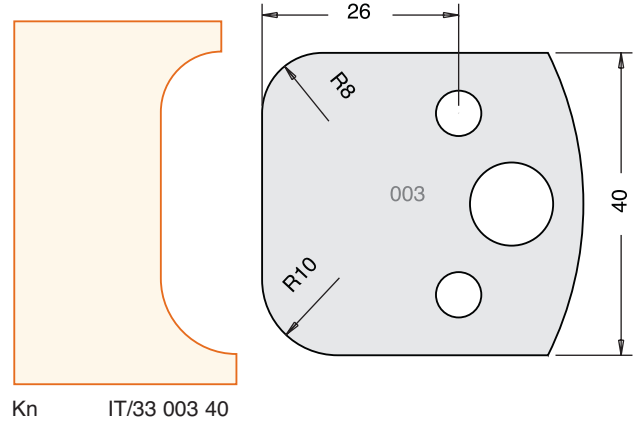

**SPINDLE TOOLING**

**All Blades Sold as a Pair**  
**NB Profile drawing shows back of knife**

**Tool Steel Multi Profile Cutters - 40x4mm**

All images are actual size.