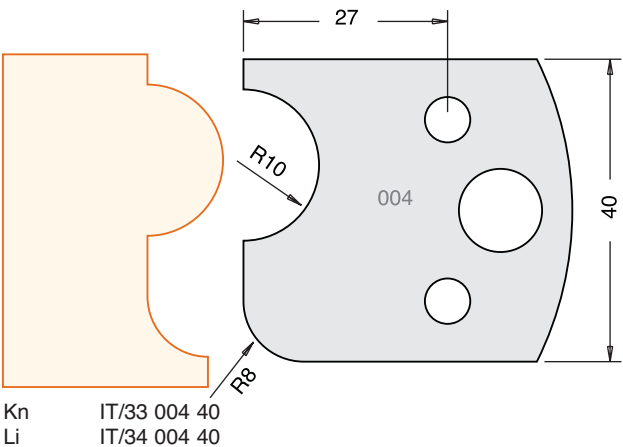

**SPINDLE TOOLING**

**All Blades Sold as a Pair**  
**NB Profile drawing shows back of knife**

**Tool Steel Multi Profile Cutters - 40x4mm**

All images are actual size.