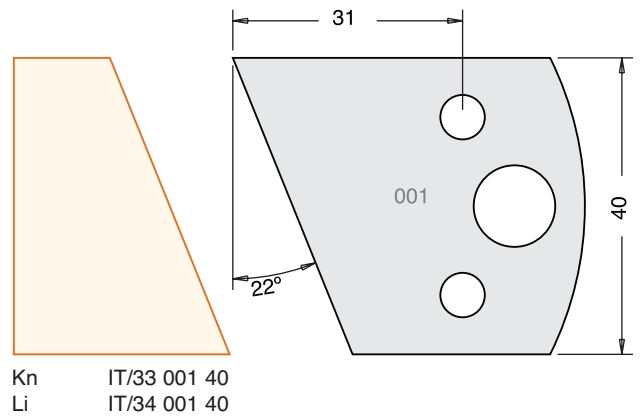

**SPINDLE TOOLING**

**All Blades Sold as a Pair**  
**NB Profile drawing shows back of knife**

**Tool Steel Multi Profile Cutters - 40x4mm**

All images are actual size.