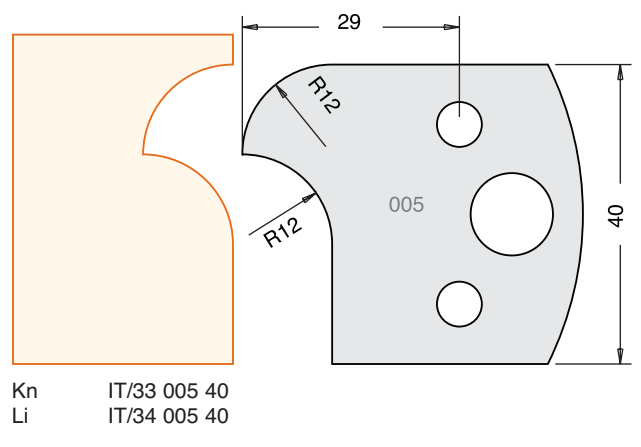

**SPINDLE TOOLING**

**All Blades Sold as a Pair**  
**NB Profile drawing shows back of knife**

**Tool Steel Multi Profile Cutters - 40x4mm**

All images are actual size.