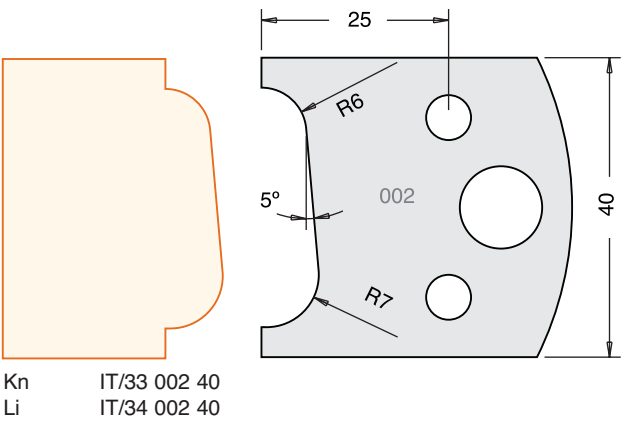

**SPINDLE TOOLING**

**All Blades Sold as a Pair**  
**NB Profile drawing shows back of knife**

**Tool Steel Multi Profile Cutters - 40x4mm**

All images are actual size.