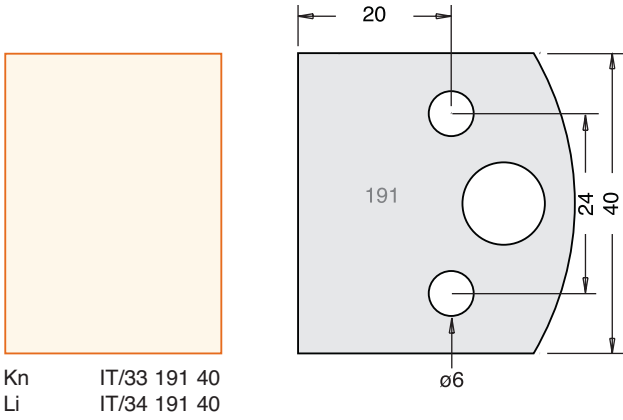

**SPINDLE TOOLING**

**All Blades Sold as a Pair**  
**NB Profile drawing shows back of knife**

**Tool Steel Multi Profile Cutters - 40x4mm**

All images are actual size.