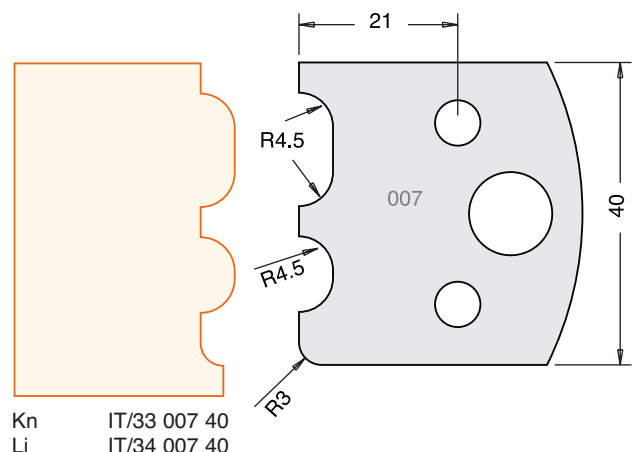

**SPINDLE TOOLING**

**All Blades Sold as a Pair**  
**NB Profile drawing shows back of knife**

**Tool Steel Multi Profile Cutters - 40x4mm**

All images are actual size.