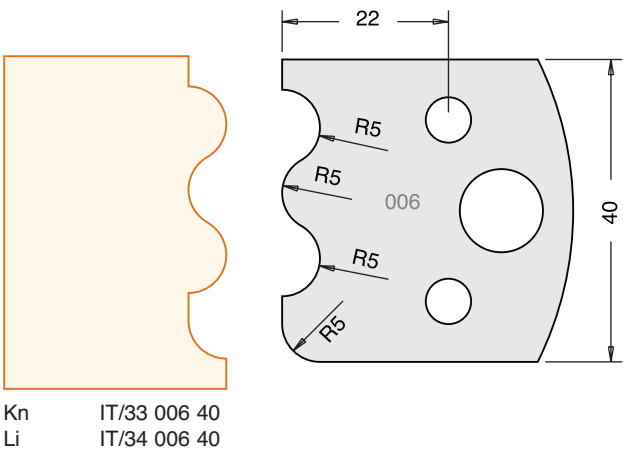

**SPINDLE TOOLING**

**All Blades Sold as a Pair**  
**NB Profile drawing shows back of knife**

**Tool Steel Multi Profile Cutters - 40x4mm**

All images are actual size.