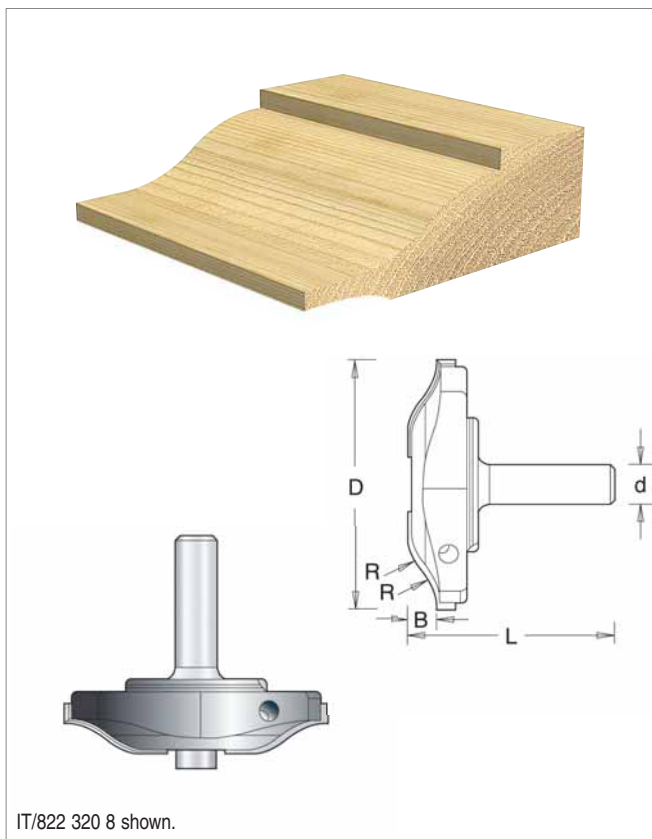

# DISPOSABLE INSERT RAISED OGEE PANEL ROUTER CUTTERS - 12.7MM SHANK

øD	R	B	L	ød	Product Ref	Stock	Price
85.7	22	19.2	69	12.7	IT/822 320 8	Y	£134.94
85.7	22	19.2	69	12.7	IT/822 325 8*	N	£251.00

- ⚠ \* IT/822 325 8 is supplied complete with under cutter fitted.
- ⚠ Remove bearing for CNC work.

Without Under Cutter

IT/822 320 8

With Under Cutter

IT/822 325 8

## SPARE PARTS

Desc.	T.C. Blade	Torx® Screw	Torx® Key	Under Cutter	T.C. Blade	Ball Bearing Set	Torx Screw®	Torx Key®
Ref.	IT/312 200 5	IT/193 395 0	IT/194 101 5	IT/822 501 0	IT/312 200 3	IT/190 870 0	IT/193 400 0	IT/194 110 0
Size	32x20x1.5	M4x5.6	T-15	54x26.7x1/2"	13.9x9.5x2	12.7x4.7x5xM6	M3x4	T-9
Price	£26.19	£1.62	£3.14	£89.22	£14.60	£14.37	£1.67	£2.09