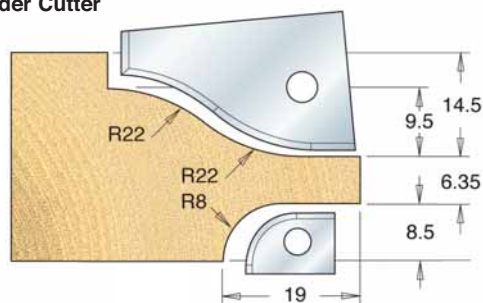

# DISPOSABLE INSERT RAISED OGEE PANEL ROUTER CUTTERS - 12.7MM SHANK

øD	R	B	L	ød	Product Ref	Stock	Price
85.7	22	19.2	69	12.7	IT/822 320 8	Y	£134.94
85.7	22	19.2	69	12.7	IT/822 325 8*	N	£251.00

- ⚠ \* IT/822 325 8 is supplied complete with under cutter fitted.
- ⚠ Remove bearing for CNC work.

Without Under Cutter

IT/822 320 8

With Under Cutter

IT/822 325 8

## SPARE PARTS

Desc.	T.C. Blade	Torx® Screw	Torx® Key	Under Cutter	T.C. Blade	Ball Bearing Set	Torx Screw®	Torx Key®
Ref.	IT/312 200 5	IT/193 395 0	IT/194 101 5	IT/822 501 0	IT/312 200 3	IT/190 870 0	IT/193 400 0	IT/194 110 0
Size	32x20x1.5	M4x5.6	T-15	54x26.7x1/2"	13.9x9.5x2	12.7x4.7x5xM6	M3x4	T-9
Price	£26.19	£1.62	£3.14	£89.22	£14.60	£14.37	£1.67	£2.09