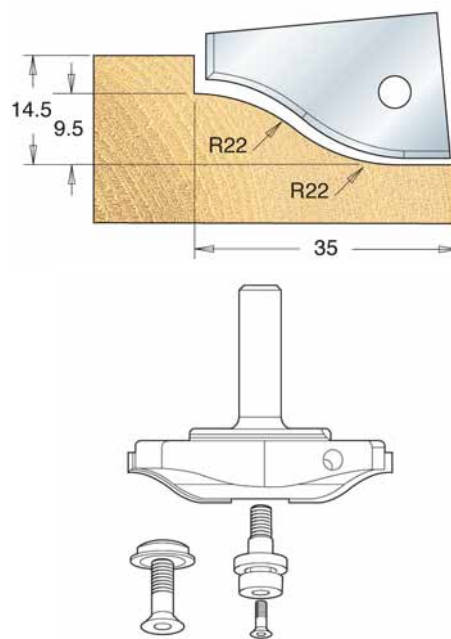

# DISPOSABLE INSERT RAISED OGEE PANEL ROUTER CUTTERS - 12.7MM SHANK

øD	R	B	L	ød	Product Ref	Stock	Price
85.7	22	19.2	69	12.7	IT/822 320 8	Y	£134.94
85.7	22	19.2	69	12.7	IT/822 325 8*	N	£251.00

- ⚠ \* IT/822 325 8 is supplied complete with under cutter fitted.
- ⚠ Remove bearing for CNC work.

Without Under Cutter

IT/822 320 8

With Under Cutter

IT/822 325 8

## SPARE PARTS

Desc.	T.C. Blade	Torx® Screw	Torx® Key	Under Cutter	T.C. Blade	Ball Bearing Set	Torx Screw®	Torx Key®
Ref.	IT/312 200 5	IT/193 395 0	IT/194 101 5	IT/822 501 0	IT/312 200 3	IT/190 870 0	IT/193 400 0	IT/194 110 0
Size	32x20x1.5	M4x5.6	T-15	54x26.7x1/2"	13.9x9.5x2	12.7x4.7x5xM6	M3x4	T-9
Price	£26.19	£1.62	£3.14	£89.22	£14.60	£14.37	£1.67	£2.09