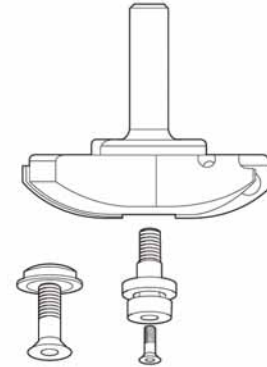

DISPOSABLE INSERT RAISED RADIUS PANEL ROUTER CUTTERS - 12.7MM SHANK

Without Under Cutter

IT/822 302 8

With Under Cutter

IT/822 310 8

øD	R	B	L	ød	Product Ref	Stock	Price
85.8	40	21.2	72	12.7	IT/822 302 8	Y	£134.94
85.8	40	21.2	72	12.7	IT/822 310 8*	N	£251.00

- ⚠ * IT/822 310 8 is supplied complete with under cutter fitted.
- ⚠ Remove bearing for CNC work.

SPARE PARTS

Desc.	T.C. Blade	Torx® Screw	Torx® Key	Under Cutter	T.C. Blade	Ball Bearing Set	Torx Screw®	Torx Key®
Ref.	IT/312 200 2	IT/193 148 2	IT/194 101 5	IT/822 501 0	IT/312 200 3	IT/190 870 0	IT/193 400 0	IT/194 110 0
Size	33.3x18.5x2	M4x5.6	T-15	54x26.7x1/2"	13.9x9.5x3xR8	12.7x4.7x5xM6	M3x4	T-9
Price	£26.19	£1.16	£3.14	£89.22	£14.60	£14.37	£1.67	£2.09