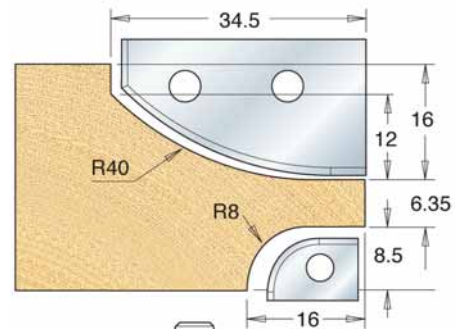

DISPOSABLE INSERT RAISED RADIUS PANEL ROUTER CUTTERS - 12.7MM SHANK

Without Under Cutter

IT/822 302 8

With Under Cutter

IT/822 310 8

øD	R	B	L	ød	Product Ref	Stock	Price
85.8	40	21.2	72	12.7	IT/822 302 8	Y	£134.94
85.8	40	21.2	72	12.7	IT/822 310 8*	N	£251.00

- ⚠ * IT/822 310 8 is supplied complete with under cutter fitted.
- ⚠ Remove bearing for CNC work.

SPARE PARTS

Desc.	T.C. Blade	Torx® Screw	Torx® Key	Under Cutter	T.C. Blade	Ball Bearing Set	Torx Screw®	Torx Key®
Ref.	IT/312 200 2	IT/193 148 2	IT/194 101 5	IT/822 501 0	IT/312 200 3	IT/190 870 0	IT/193 400 0	IT/194 110 0
Size	33.3x18.5x2	M4x5.6	T-15	54x26.7x1/2"	13.9x9.5x3xR8	12.7x4.7x5xM6	M3x4	T-9
Price	£26.19	£1.16	£3.14	£89.22	£14.60	£14.37	£1.67	£2.09