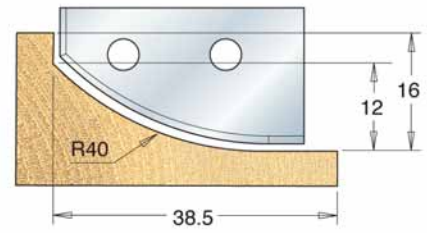

DISPOSABLE INSERT RAISED RADIUS PANEL ROUTER CUTTERS - 12.7MM SHANK

Without Under Cutter

IT/822 302 8

With Under Cutter

IT/822 310 8

øD	R	B	L	ød	Product Ref	Stock	Price
85.8	40	21.2	72	12.7	IT/822 302 8	Y	£134.94
85.8	40	21.2	72	12.7	IT/822 310 8*	N	£251.00

- ⚠ * IT/822 310 8 is supplied complete with under cutter fitted.
- ⚠ Remove bearing for CNC work.

SPARE PARTS

Desc.	T.C. Blade	Torx® Screw	Torx® Key	Under Cutter	T.C. Blade	Ball Bearing Set	Torx Screw®	Torx Key®
Ref.	IT/312 200 2	IT/193 148 2	IT/194 101 5	IT/822 501 0	IT/312 200 3	IT/190 870 0	IT/193 400 0	IT/194 110 0
Size	33.3x18.5x2	M4x5.6	T-15	54x26.7x1/2"	13.9x9.5x3xR8	12.7x4.7x5xM6	M3x4	T-9
Price	£26.19	£1.16	£3.14	£89.22	£14.60	£14.37	£1.67	£2.09