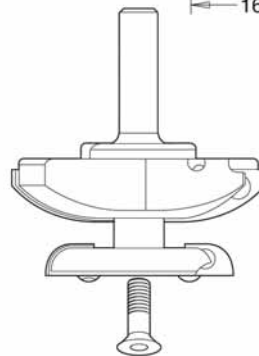

DISPOSABLE INSERT RAISED RADIUS PANEL ROUTER CUTTERS - 12.7MM SHANK

Without Under Cutter

IT/822 302 8

With Under Cutter

IT/822 310 8

øD	R	B	L	ød	Product Ref	Stock	Price
85.8	40	21.2	72	12.7	IT/822 302 8	Y	£134.94
85.8	40	21.2	72	12.7	IT/822 310 8*	N	£251.00

- ⚠ * IT/822 310 8 is supplied complete with under cutter fitted.
- ⚠ Remove bearing for CNC work.

SPARE PARTS

Desc.	T.C. Blade	Torx® Screw	Torx® Key	Under Cutter	T.C. Blade	Ball Bearing Set	Torx Screw®	Torx Key®
Ref.	IT/312 200 2	IT/193 148 2	IT/194 101 5	IT/822 501 0	IT/312 200 3	IT/190 870 0	IT/193 400 0	IT/194 110 0
Size	33.3x18.5x2	M4x5.6	T-15	54x26.7x1/2"	13.9x9.5x3xR8	12.7x4.7x5xM6	M3x4	T-9
Price	£26.19	£1.16	£3.14	£89.22	£14.60	£14.37	£1.67	£2.09