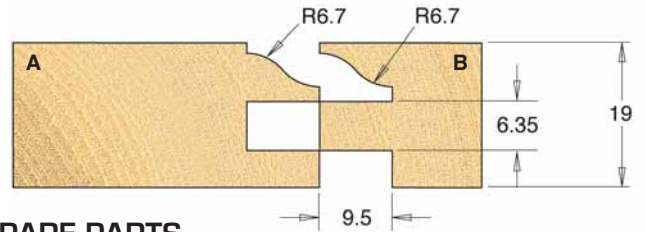

SET 1 - BEVEL Ød = 12.7mm

	øD	B	B1	L	Product Ref	Stock	Price
Comp.Set	62	30	6.35	75	IT/845 114 8	Y	£317.05
Cutter A	62	30	6.35	75	IT/845 014 8	N	£163.57
Cutter B	62	30	6.35	75	IT/845 004 8	N	£163.57

SPARE PARTS

Desc.	T.C. Blade A	T.C. Blade B	Torx® Screw	Torx Key®
Ref.	IT/314 501 4	T/314 500 4	IT/193 395 0	IT/194 101 5
Size	30x23x2	30x23x2	M4x6	T-15
Price	£36.52	£36.52	£1.62	£3.14

SET 2 - CLASSIC Ød = 12.7mm

	øD	B	B1	L	Product Ref	Stock	Price
Complete Set	62	30	6.35	75	IT/845 113 8	Y	£317.05
Cutter A	62	30	6.35	75	IT/845 013 8	N	£163.57
Cutter B	62	30	6.35	75	IT/845 003 8	N	£163.57

SPARE PARTS

Desc.	T.C. Blade A	T.C. Blade B	Torx® Screw	Torx Key®
Ref.	IT/314 501 3	T/314 500 3	IT/193 395 0	IT/194 101 5
Size	30x23x2	30x23x2	M4x6	T-15
Price	£36.52	£36.52	£1.62	£3.14

SET 3 - QUIRK TOPPED OGEE Ød = 12.7mm

	øD	B	B1	L	Product Ref	Stock	Price
Complete Set	62	30	6.35	75	IT/845 111 8	Y	£317.05
Cutter A	62	30	6.35	75	IT/845 011 8	N	£163.57
Cutter B	62	30	6.35	75	IT/845 001 8	N	£163.57

SPARE PARTS

Desc.	T.C. Blade A	T.C. Blade B	Torx® Screw	Torx Key®
Ref.	IT/314 501 1	T/314 500 1	IT/193 395 0	IT/194 101 5
Size	30x23x2	30x23x2	M4x6	T-15
Price	£36.52	£36.52	£1.62	£3.14