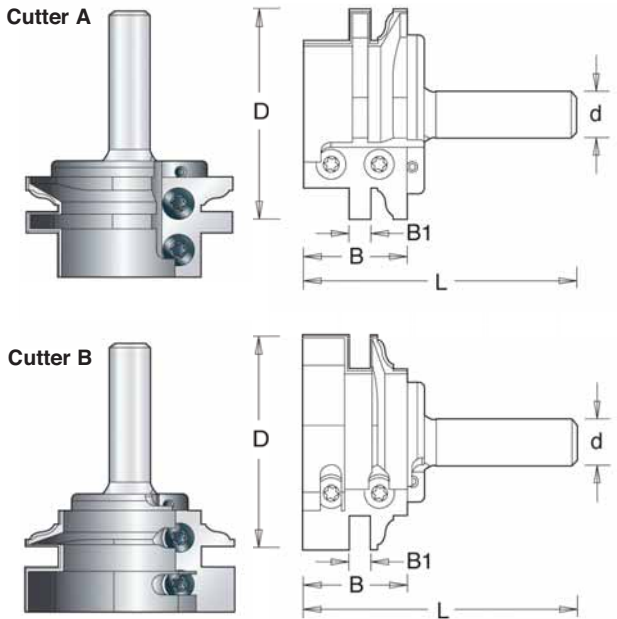

DISPOSABLE INSERT PROFILE SCRIBING ROUTER CUTTERS - 12.7MM SHANK

- Complete with two cutting flutes.
- Suitable for producing profile and scribe joints on kitchen cabinet doors in softwood, hardwood and man-made board.
- Replaceable inserts ensure a constant cutting diameter and finish quality.
- For use on routers and light machining centres with CNC control.
- Recommended RPM (n): 18,000.

SET 1 - BEVEL Ød = 12.7mm

	øD	B	B1	L	Product Ref	Stock	Price
Comp.Set	62	30	6.35	75	IT/845 114 8	Y	£317.05
Cutter A	62	30	6.35	75	IT/845 014 8	N	£163.57
Cutter B	62	30	6.35	75	IT/845 004 8	N	£163.57

SPARE PARTS

Desc.	T.C. Blade A	T.C. Blade B	Torx® Screw	Torx Key®
Ref.	IT/314 501 4	T/314 500 4	IT/193 395 0	IT/194 101 5
Size	30x23x2	30x23x2	M4x6	T-15
Price	£36.52	£36.52	£1.62	£3.14

SET 2 - CLASSIC Ød = 12.7mm

	øD	B	B1	L	Product Ref	Stock	Price
Complete Set	62	30	6.35	75	IT/845 113 8	Y	£317.05
Cutter A	62	30	6.35	75	IT/845 013 8	N	£163.57
Cutter B	62	30	6.35	75	IT/845 003 8	N	£163.57

SPARE PARTS

Desc.	T.C. Blade A	T.C. Blade B	Torx® Screw	Torx Key®
Ref.	IT/314 501 3	T/314 500 3	IT/193 395 0	IT/194 101 5
Size	30x23x2	30x23x2	M4x6	T-15
Price	£36.52	£36.52	£1.62	£3.14

SET 3 - QUIRK TOPPED OGEE Ød = 12.7mm