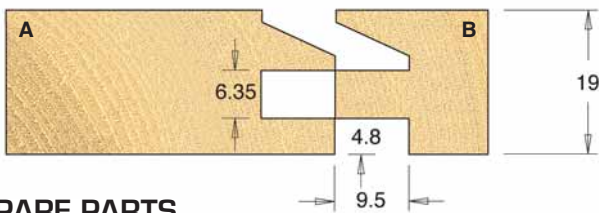

DISPOSABLE INSERT PROFILE SCRIBING ROUTER CUTTERS - 12.7MM SHANK

- Complete with two cutting flutes.
- Suitable for producing profile and scribe joints on kitchen cabinet doors in softwood, hardwood and man-made board.
- Replaceable inserts ensure a constant cutting diameter and finish quality.
- For use on routers and light machining centres with CNC control.
- Recommended RPM (n): 18,000.

SET 1 - BEVEL Ød = 12.7mm

	øD	B	B1	L	Product Ref	Stock	Price
Comp.Set	62	30	6.35	75	IT/845 114 8	Y	£317.05
Cutter A	62	30	6.35	75	IT/845 014 8	N	£163.57
Cutter B	62	30	6.35	75	IT/845 004 8	N	£163.57

SPARE PARTS

Desc.	T.C. Blade A	T.C. Blade B	Torx® Screw	Torx Key®
Ref.	IT/314 501 4	T/314 500 4	IT/193 395 0	IT/194 101 5
Size	30x23x2	30x23x2	M4x6	T-15
Price	£36.52	£36.52	£1.62	£3.14

SET 2 - CLASSIC Ød = 12.7mm

	øD	B	B1	L	Product Ref	Stock	Price
Complete Set	62	30	6.35	75	IT/845 113 8	Y	£317.05
Cutter A	62	30	6.35	75	IT/845 013 8	N	£163.57
Cutter B	62	30	6.35	75	IT/845 003 8	N	£163.57

SPARE PARTS

Desc.	T.C. Blade A	T.C. Blade B	Torx® Screw	Torx Key®
Ref.	IT/314 501 3	T/314 500 3	IT/193 395 0	IT/194 101 5
Size	30x23x2	30x23x2	M4x6	T-15
Price	£36.52	£36.52	£1.62	£3.14

SET 3 - QUIRK TOPPED OGEE Ød = 12.7mm