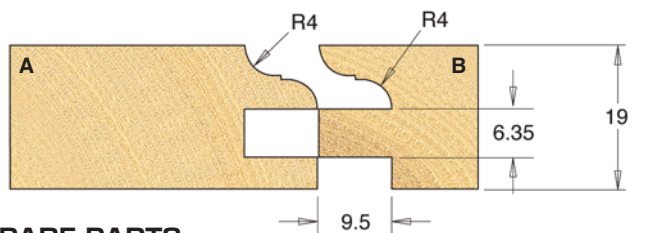

	øD	B	B1	L	Product Ref	Stock	Price
Complete Set	62	30	6.35	75	IT/845 111 8	Y	£317.05
Cutter A	62	30	6.35	75	IT/845 011 8	N	£163.57
Cutter B	62	30	6.35	75	IT/845 001 8	N	£163.57

SPARE PARTS

Desc.	T.C. Blade A	T.C. Blade B	Torx® Screw	Torx Key®
Ref.	IT/314 501 1	T/314 500 1	IT/193 395 0	IT/194 101 5
Size	30x23x2	30x23x2	M4x6	T-15
Price	£36.52	£36.52	£1.62	£3.14

SET 4 - OGEE Ød = 12.7mm

	øD	B	B1	L	Product Ref	Stock	Price
Complete Set	62	30	6.35	75	IT/845 112 8	Y	£317.05
Cutter A	62	30	6.35	75	IT/845 012 8	N	£163.57
Cutter B	62	30	6.35	75	IT/845 002 8	N	£163.57