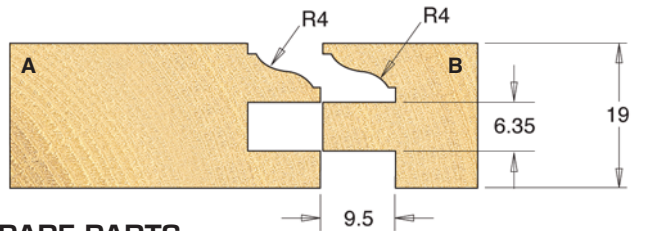

Desc.	T.C. Blade A	T.C. Blade B	Torx® Screw	Torx Key®
Ref.	IT/314 501 4	T/314 500 4	IT/193 395 0	IT/194 101 5
Size	30x23x2	30x23x2	M4x6	T-15
Price	£36.52	£36.52	£1.62	£3.14

SET 2 - CLASSIC Ød = 12.7mm

	øD	B	B1	L	Product Ref	Stock	Price
Complete Set	62	30	6.35	75	IT/845 113 8	Y	£317.05
Cutter A	62	30	6.35	75	IT/845 013 8	N	£163.57
Cutter B	62	30	6.35	75	IT/845 003 8	N	£163.57

SPARE PARTS

Desc.	T.C. Blade A	T.C. Blade B	Torx® Screw	Torx Key®
Ref.	IT/314 501 3	T/314 500 3	IT/193 395 0	IT/194 101 5
Size	30x23x2	30x23x2	M4x6	T-15
Price	£36.52	£36.52	£1.62	£3.14

SET 3 - QUIRK TOPPED OGEE Ød = 12.7mm

	øD	B	B1	L	Product Ref	Stock	Price
Complete Set	62	30	6.35	75	IT/845 111 8	Y	£317.05
Cutter A	62	30	6.35	75	IT/845 011 8	N	£163.57
Cutter B	62	30	6.35	75	IT/845 001 8	N	£163.57

SPARE PARTS

Desc.	T.C. Blade A	T.C. Blade B	Torx® Screw	Torx Key®
Ref.	IT/314 501 1	T/314 500 1	IT/193 395 0	IT/194 101 5
Size	30x23x2	30x23x2	M4x6	T-15
Price	£36.52	£36.52	£1.62	£3.14