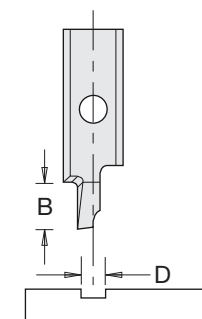

STRAIGHT ENGRAVING INSERT KNIVES

øD	B	Product Ref.	Stock	Price
3.2	5	IT/318 503 2	Y	£19.12
4.76	6	IT/318 503 3	Y	£19.12
7.94	7	IT/318 503 4	Y	£19.12
6.35	8	IT/318 503 5	Y	£19.12