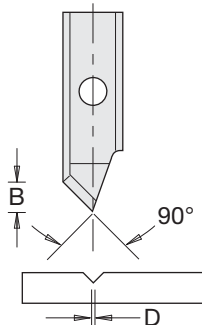

V-GROOVE 90° ENGRAVING INSERT KNIVES

øD	B	Product Ref.	Stock	Price
0.12	4	IT/318 501 4	Y	£19.12
0.24	4	IT/318 501 5	Y	£19.12
0.5	4	IT/318 501 6	Y	£19.12
1	4	IT/318 501 7	Y	£19.12