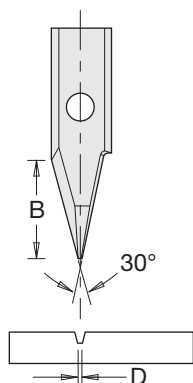

Product Ref.	Stock	Price
IT/318 501 3	Y	£20.63

SPARE PARTS

Desc.	Set Screw	Hex Key
Ref.	IT/193 807 0	IT/194 003 5
Size	M4x6	S3
Price	£1.67	£4.16

V-GROOVE 60° ENGRAVING INSERT KNIVES

øD	B	Product Ref.	Stock	Price
0.12	7.5	IT/318 501 8	Y	£19.12
0.24	7.5	IT/318 501 9	Y	£19.12
0.5	7.5	IT/318 502 0	Y	£19.12
0.75	7.5	IT/318 502 1	Y	£19.12
1	7.5	IT/318 502 2	Y	£19.12
1.5	7.5	IT/318 502 3	Y	£19.12
2.25	7.5	IT/318 502 4	Y	£19.12

CHAMFERS THE TOP & BOTTOM OF ONE SIDE ONLY

Product Ref.	Stock	Price
IT/318 500 3	Y	£20.63

Product Ref.	Stock	Price
IT/318 504 4	Y	£20.63

Product Ref.	Stock	Price
IT/318 503 8	Y	£20.63

Product Ref.	Stock	Price
IT/318 503 9	Y	£20.63

FOR ENGRAVING, LETTERING & SIGN MAKING

- Suitable for cutting laminated materials, veneers, MDF, plastics, wood, solid surface and carbon fibre.
- 29 Solid Carbide Inserts are available in various engraving profiles.