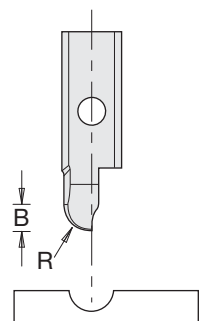

CORE BOX ENGRAVING INSERT KNIVES

øD	B	Product Ref.	Stock	Price
1.6	5	IT/318 502 8	Y	£19.12
2.4	6	IT/318 502 9	Y	£19.12
3.2	7	IT/318 503 0	Y	£19.12
4	8	IT/318 503 1	Y	£19.12