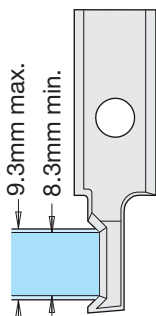

Product Ref.	Stock	Price
IT/318 501 3	Y	£20.63

SPARE PARTS

Desc.	Set Screw	Hex Key
Ref.	IT/193 807 0	IT/194 003 5
Size	M4x6	S3
Price	£1.67	£4.16

V-GROOVE 60° ENGRAVING INSERT KNIVES

øD	B	Product Ref.	Stock	Price
0.12	7.5	IT/318 501 8	Y	£19.12
0.24	7.5	IT/318 501 9	Y	£19.12
0.5	7.5	IT/318 502 0	Y	£19.12
0.75	7.5	IT/318 502 1	Y	£19.12
1	7.5	IT/318 502 2	Y	£19.12
1.5	7.5	IT/318 502 3	Y	£19.12
2.25	7.5	IT/318 502 4	Y	£19.12

CHAMFERS THE TOP & BOTTOM OF ONE SIDE ONLY

Product Ref.	Stock	Price
IT/318 500 3	Y	£20.63

Product Ref.	Stock	Price
IT/318 504 4	Y	£20.63

Product Ref.	Stock	Price
IT/318 503 8	Y	£20.63

Product Ref.	Stock	Price
IT/318 503 9	Y	£20.63

FOR ENGRAVING, LETTERING & SIGN MAKING

- Suitable for cutting laminated materials, veneers, MDF, plastics, wood, solid surface and carbon fibre.
- 29 Solid Carbide Inserts are available in various engraving profiles.