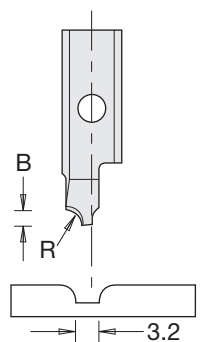

Product Ref.	Stock	Price
IT/318 501 3	Y	£20.63

SPARE PARTS

Desc.	Set Screw	Hex Key
Ref.	IT/193 807 0	IT/194 003 5
Size	M4x6	S3
Price	£1.67	£4.16

V-GROOVE 60° ENGRAVING INSERT KNIVES

øD	B	Product Ref.	Stock	Price
0.12	7.5	IT/318 501 8	Y	£19.12
0.24	7.5	IT/318 501 9	Y	£19.12
0.5	7.5	IT/318 502 0	Y	£19.12
0.75	7.5	IT/318 502 1	Y	£19.12
1	7.5	IT/318 502 2	Y	£19.12
1.5	7.5	IT/318 502 3	Y	£19.12
2.25	7.5	IT/318 502 4	Y	£19.12

V-GROOVE 30° ENGRAVING INSERT KNIVES

øD	B	Product Ref.	Stock	Price
0.12	16	IT/318 500 5*	Y	£19.12
0.24	16	IT/318 500 6*	Y	£19.12
0.5	16	IT/318 500 7	Y	£19.12
0.75	16	IT/318 500 8	Y	£19.12
1	16	IT/318 500 9	Y	£19.12
1.5	16	IT/318 501 0	Y	£19.12
2.25	16	IT/318 501 1	Y	£19.12

V-GROOVE 90° ENGRAVING INSERT KNIVES

øD	B	Product Ref.	Stock	Price
0.12	4	IT/318 501 4	Y	£19.12
0.24	4	IT/318 501 5	Y	£19.12
0.5	4	IT/318 501 6	Y	£19.12
1	4	IT/318 501 7	Y	£19.12

STRAIGHT ENGRAVING INSERT KNIVES

øD	B	Product Ref.	Stock	Price
3.2	5	IT/318 503 2	Y	£19.12
4.76	6	IT/318 503 3	Y	£19.12
7.94	7	IT/318 503 4	Y	£19.12
6.35	8	IT/318 503 5	Y	£19.12

CORE BOX ENGRAVING INSERT KNIVES

øD	B	Product Ref.	Stock	Price
1.6	5	IT/318 502 8	Y	£19.12
2.4	6	IT/318 502 9	Y	£19.12
3.2	7	IT/318 503 0	Y	£19.12
4	8	IT/318 503 1	Y	£19.12