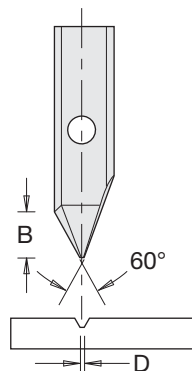

Product Ref.	Stock	Price
IT/318 501 3	Y	£20.63

SPARE PARTS

Desc.	Set Screw	Hex Key
Ref.	IT/193 807 0	IT/194 003 5
Size	M4x6	S3
Price	£1.67	£4.16

V-GROOVE 60° ENGRAVING INSERT KNIVES

øD	B	Product Ref.	Stock	Price
0.12	7.5	IT/318 501 8	Y	£19.12
0.24	7.5	IT/318 501 9	Y	£19.12
0.5	7.5	IT/318 502 0	Y	£19.12
0.75	7.5	IT/318 502 1	Y	£19.12
1	7.5	IT/318 502 2	Y	£19.12
1.5	7.5	IT/318 502 3	Y	£19.12
2.25	7.5	IT/318 502 4	Y	£19.12

CHAMFERS THE TOP & BOTTOM OF ONE SIDE ONLY

Product Ref.	Stock	Price
IT/318 500 3	Y	£20.63

Product Ref.	Stock	Price
IT/318 504 4	Y	£20.63

Product Ref.	Stock	Price
IT/318 503 8	Y	£20.63

Product Ref.	Stock	Price
IT/318 503 9	Y	£20.63