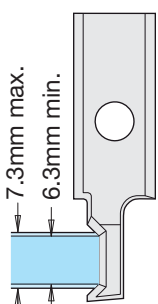

Product Ref.	Stock	Price
IT/318 501 3	Y	£20.63

SPARE PARTS

Desc.	Set Screw	Hex Key
Ref.	IT/193 807 0	IT/194 003 5
Size	M4x6	S3
Price	£1.67	£4.16

V-GROOVE 60° ENGRAVING INSERT KNIVES

øD	B	Product Ref.	Stock	Price
0.12	7.5	IT/318 501 8	Y	£19.12
0.24	7.5	IT/318 501 9	Y	£19.12
0.5	7.5	IT/318 502 0	Y	£19.12
0.75	7.5	IT/318 502 1	Y	£19.12
1	7.5	IT/318 502 2	Y	£19.12
1.5	7.5	IT/318 502 3	Y	£19.12
2.25	7.5	IT/318 502 4	Y	£19.12

CHAMFERS THE TOP & BOTTOM OF ONE SIDE ONLY

Product Ref.	Stock	Price
IT/318 500 3	Y	£20.63

Product Ref.	Stock	Price
IT/318 504 4	Y	£20.63

Product Ref.	Stock	Price
IT/318 503 8	Y	£20.63

Product Ref.	Stock	Price
IT/318 503 9	Y	£20.63

FOR ENGRAVING, LETTERING & SIGN MAKING

- Suitable for cutting laminated materials, veneers, MDF, plastics, wood, solid surface and carbon fibre.
- 29 Solid Carbide Inserts are available in various engraving profiles.