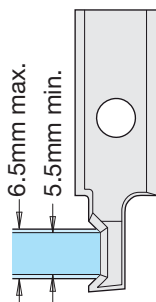

Product Ref.	Stock	Price
IT/318 501 3	Y	£20.63

SPARE PARTS

Desc.	Set Screw	Hex Key
Ref.	IT/193 807 0	IT/194 003 5
Size	M4x6	S3
Price	£1.67	£4.16

V-GROOVE 60° ENGRAVING INSERT KNIVES

øD	B	Product Ref.	Stock	Price
0.12	7.5	IT/318 501 8	Y	£19.12
0.24	7.5	IT/318 501 9	Y	£19.12
0.5	7.5	IT/318 502 0	Y	£19.12
0.75	7.5	IT/318 502 1	Y	£19.12
1	7.5	IT/318 502 2	Y	£19.12
1.5	7.5	IT/318 502 3	Y	£19.12
2.25	7.5	IT/318 502 4	Y	£19.12

CHAMFERS THE TOP & BOTTOM OF ONE SIDE ONLY

Product Ref.	Stock	Price
IT/318 500 3	Y	£20.63

Product Ref.	Stock	Price
IT/318 504 4	Y	£20.63

Product Ref.	Stock	Price
IT/318 503 8	Y	£20.63

Product Ref.	Stock	Price
IT/318 503 9	Y	£20.63