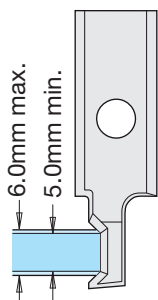

Product Ref.	Stock	Price
IT/318 501 3	Y	£20.63

SPARE PARTS

Desc.	Set Screw	Hex Key
Ref.	IT/193 807 0	IT/194 003 5
Size	M4x6	S3
Price	£1.67	£4.16

V-GROOVE 60° ENGRAVING INSERT KNIVES

øD	B	Product Ref.	Stock	Price
0.12	7.5	IT/318 501 8	Y	£19.12
0.24	7.5	IT/318 501 9	Y	£19.12
0.5	7.5	IT/318 502 0	Y	£19.12
0.75	7.5	IT/318 502 1	Y	£19.12
1	7.5	IT/318 502 2	Y	£19.12
1.5	7.5	IT/318 502 3	Y	£19.12
2.25	7.5	IT/318 502 4	Y	£19.12

CHAMFERS THE TOP & BOTTOM OF ONE SIDE ONLY

Product Ref.	Stock	Price
IT/318 500 3	Y	£20.63

Product Ref.	Stock	Price
IT/318 504 4	Y	£20.63

Product Ref.	Stock	Price
IT/318 503 8	Y	£20.63

Product Ref.	Stock	Price
IT/318 503 9	Y	£20.63

FOR ENGRAVING, LETTERING & SIGN MAKING

- Suitable for cutting laminated materials, veneers, MDF, plastics, wood, solid surface and carbon fibre.
- 29 Solid Carbide Inserts are available in various engraving profiles.