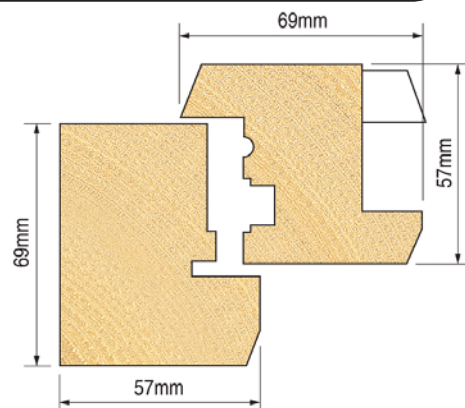

- Outer frame section 69mm x 57mm. Sash section 69mm x 57mm.
- Standard ovolo profile on outer frame and sash.
- Euro groove for high security espagnolette locking system.
- All outer frame and sash joints are combed.
- Will also produce single tenon for mullion and transom joints (mortise hole required).
- An optional mechanical mullion and transom joint can be produced.

- Outer frame section 69mm x 57mm. Sash section 69mm x 57mm.
- Standard 20 degree splayed profile on outer frame and sash.
- Euro groove for high security espagnolette locking system.
- All outer frame and sash joints are combed.
- Will also produce single tenon for mullion and transom joints (mortise hole required).

- Outer frame head and jamb section 88mm x 57mm. Outer frame sill section 88mm x 69mm. Sash section 69mm x 57mm.
- Combines the look of a Traditional Flush window with the security and weather sealing advantages of a High Performance window.
- Standard ovolo profile on outer frame and sash.
- All outer frame and sash joints are combed.
- Will also produce single tenon for mullion and transom joints (mortise hole required).

- Outer frame section 91mm x 57mm. Sash section 57mm x 57mm.
- An optional 69mm x 57mm bottom rail can also be produced.
- Standard ovolo profile on outer frame and sash.
- All outer frame and sash joints are combed.
- Will also produce single tenon for mullion and transom joints (mortise hole required).
- Uses standard butt hinges, fasteners and stays.
- 4mm groove width in outer frame to accept standard weather seals. Alternative 3mm groove width can be produced.