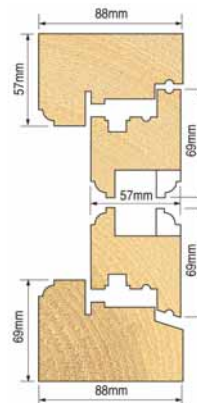

- Outer frame section 69mm x 57mm. Sash section 69mm x 57mm.
- Standard 20 degree splayed profile on outer frame and sash.
- Euro groove for high security espagnolette locking system.
- All outer frame and sash joints are combed.
- Will also produce single tenon for mullion and transom joints (mortise hole required).

| Product Ref. | Bore | Price |
|---------------|--------|-----------|
| IT/MWS/SET031 | 30mm | £6,363.41 |
| IT/MWS/SET037 | 1-1/4" | £6,363.41 |

HP TRADITIONAL FLUSH *Ovolo*

Timber High Performance Traditional Flush style windows with the following features:

- Outer frame head and jamb section 88mm x 57mm. Outer frame sill section 88mm x 69mm. Sash section 69mm x 57mm.
- Combines the look of a Traditional Flush window with the security and weather sealing advantages of a High Performance window.
- Standard ovolo profile on outer frame and sash.
- All outer frame and sash joints are combed.
- Will also produce single tenon for mullion and transom joints (mortise hole required).

- Outer frame section 91mm x 57mm. Sash section 57mm x 57mm.
- An optional 69mm x 57mm bottom rail can also be produced.
- Standard ovolo profile on outer frame and sash.
- All outer frame and sash joints are combed.
- Will also produce single tenon for mullion and transom joints (mortise hole required).
- Uses standard butt hinges, fasteners and stays.
- 4mm groove width in outer frame to accept standard weather seals. Alternative 3mm groove width can be produced.