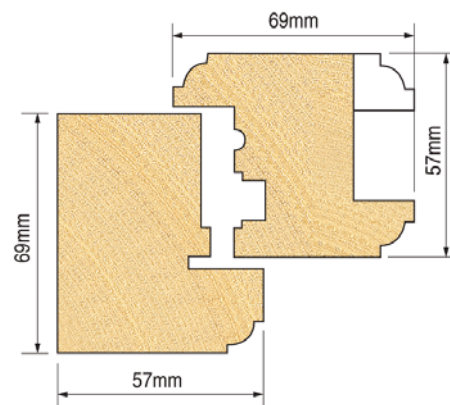

- Outer frame section 69mm x 57mm. Sash section 69mm x 57mm.
- Standard ovolo profile on outer frame and sash.
- Euro groove for high security espagnolette locking system.
- All outer frame and sash joints are combed.
- Will also produce single tenon for mullion and transom joints (mortise hole required).
- An optional mechanical mullion and transom joint can be produced.

- Outer frame section 69mm x 57mm. Sash section 69mm x 57mm.
- Standard 20 degree splayed profile on outer frame and sash.
- Euro groove for high security espagnolette locking system.
- All outer frame and sash joints are combed.
- Will also produce single tenon for mullion and transom joints (mortise hole required).

- Outer frame head and jamb section 88mm x 57mm. Outer frame sill section 88mm x 69mm. Sash section 69mm x 57mm.
- Combines the look of a Traditional Flush window with the security and weather sealing advantages of a High Performance window.
- Standard ovolo profile on outer frame and sash.
- All outer frame and sash joints are combed.
- Will also produce single tenon for mullion and transom joints (mortise hole required).

- Outer frame section 91mm x 57mm. Sash section 57mm x 57mm.
- An optional 69mm x 57mm bottom rail can also be produced.
- Standard ovolo profile on outer frame and sash.
- All outer frame and sash joints are combed.
- Will also produce single tenon for mullion and transom joints (mortise hole required).
- Uses standard butt hinges, fasteners and stays.
- 4mm groove width in outer frame to accept standard weather seals. Alternative 3mm groove width can be produced.