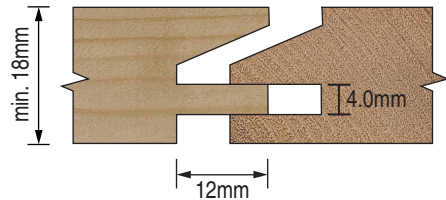

BEVEL WITH 4MM GROOVE

Set creates a bevel profile with 4mm groove.

4MM PANEL GROOVE

	30mm Bore	Stock	Price
Style G	IT/CDS/SET071	Y	£677.25

SPARE KNIVES & SCORERS

Tool No.	Spare Knife Ref.	Price	Spare Scorer Ref.	Price
202	IT/310 861 1	£16.05	IT/300 850 2/10	£28.17
225	IT/320 836 6	£18.63	IT/300 850 2/10	£28.17
204	IT/300 850 1	£6.77	IT/300 850 2/10	£28.17
226	IT/320 837 0	£17.99	N/A	N/A

ROUNDROVER WITH 6MM GROOVE

Set creates a R2mm roundrover profile with a 6mm panel groove.

6MM PANEL GROOVE

	30mm Bore	Stock	Price
Style H	IT/CDS/SET081	Y	£698.79

SPARE KNIVES & SCORERS

Tool No.	Spare Knife Ref.	Price	Spare Scorer Ref.	Price
202	IT/310 861 1	£16.05	IT/300 850 2/10	£28.17
227	IT/320 837 1	£17.55	IT/300 850 2/10	£28.17
223	IT/300 850 5	£8.34	IT/300 850 2/10	£28.17
228	IT/320 837 2	£17.12	N/A	N/A

SQUARE WITH 4MM GROOVE

Set creates a square profile with 4mm panel groove.

4MM PANEL GROOVE

	30mm Bore	Stock	Price
Style J	IT/CDS/SET091	Y	£512.51

SPARE KNIVES & SCORERS

Tool No.	Spare Knife Ref.	Price	Spare Scorer Ref.	Price
202	IT/310 861 1	£16.05	IT/300 850 2/10	£28.17
229	IT/320 837 3	£6.03	IT/300 850 2/10	£28.17
204	IT/300 850 1	£6.77	IT/300 850 2/10	£28.17