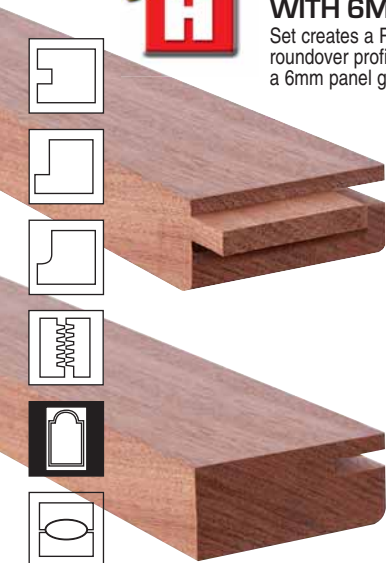

BEVEL WITH 4MM GROOVE

Set creates a bevel profile with 4mm groove.

4MM PANEL GROOVE

	30mm Bore	Stock	Price
Style G	IT/CDS/SET071	Y	£677.25

SPARE KNIVES & SCORERS

Tool No.	Spare Knife Ref.	Price	Spare Scorer Ref.	Price
202	IT/310 861 1	£16.05	IT/300 850 2/10	£28.17
225	IT/320 836 6	£18.63	IT/300 850 2/10	£28.17
204	IT/300 850 1	£6.77	IT/300 850 2/10	£28.17
226	IT/320 837 0	£17.99	N/A	N/A

ROUNDROVER WITH 6MM GROOVE

Set creates a R2mm roundrover profile with a 6mm panel groove.

6MM PANEL GROOVE

	30mm Bore	Stock	Price
Style H	IT/CDS/SET081	Y	£698.79

SPARE KNIVES & SCORERS

Tool No.	Spare Knife Ref.	Price	Spare Scorer Ref.	Price
202	IT/310 861 1	£16.05	IT/300 850 2/10	£28.17
227	IT/320 837 1	£17.55	IT/300 850 2/10	£28.17
223	IT/300 850 5	£8.34	IT/300 850 2/10	£28.17
228	IT/320 837 2	£17.12	N/A	N/A

SQUARE WITH 4MM GROOVE

Set creates a square profile with 4mm panel groove.

4MM PANEL GROOVE

	30mm Bore	Stock	Price
Style J	IT/CDS/SET091	Y	£512.51

SPARE KNIVES & SCORERS

Tool No.	Spare Knife Ref.	Price	Spare Scorer Ref.	Price
202	IT/310 861 1	£16.05	IT/300 850 2/10	£28.17
229	IT/320 837 3	£6.03	IT/300 850 2/10	£28.17
204	IT/300 850 1	£6.77	IT/300 850 2/10	£28.17