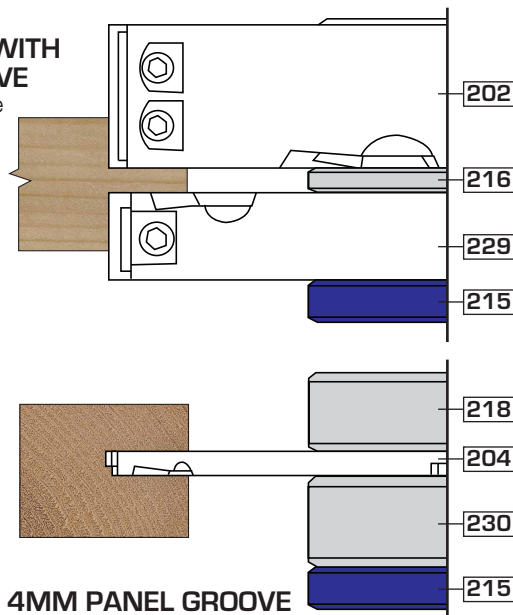

BEVEL WITH 4MM GROOVE

Set creates a bevel profile with 4mm groove.

4MM PANEL GROOVE

	30mm Bore	Stock	Price
Style G	IT/CDS/SET071	Y	£677.25

SPARE KNIVES & SCORERS

Tool No.	Spare Knife Ref.	Price	Spare Scorer Ref.	Price
202	IT/310 861 1	£16.05	IT/300 850 2/10	£28.17
225	IT/320 836 6	£18.63	IT/300 850 2/10	£28.17
204	IT/300 850 1	£6.77	IT/300 850 2/10	£28.17
226	IT/320 837 0	£17.99	N/A	N/A

ROUNDROVER WITH 6MM GROOVE

Set creates a R2mm roundrover profile with a 6mm panel groove.

6MM PANEL GROOVE

	30mm Bore	Stock	Price
Style H	IT/CDS/SET081	Y	£698.79

SPARE KNIVES & SCORERS

Tool No.	Spare Knife Ref.	Price	Spare Scorer Ref.	Price
202	IT/310 861 1	£16.05	IT/300 850 2/10	£28.17
227	IT/320 837 1	£17.55	IT/300 850 2/10	£28.17
223	IT/300 850 5	£8.34	IT/300 850 2/10	£28.17
228	IT/320 837 2	£17.12	N/A	N/A

SQUARE WITH 4MM GROOVE

Set creates a square profile with 4mm panel groove.

4MM PANEL GROOVE

	30mm Bore	Stock	Price
Style J	IT/CDS/SET091	Y	£512.51

SPARE KNIVES & SCORERS

Tool No.	Spare Knife Ref.	Price	Spare Scorer Ref.	Price
202	IT/310 861 1	£16.05	IT/300 850 2/10	£28.17
229	IT/320 837 3	£6.03	IT/300 850 2/10	£28.17
204	IT/300 850 1	£6.77	IT/300 850 2/10	£28.17