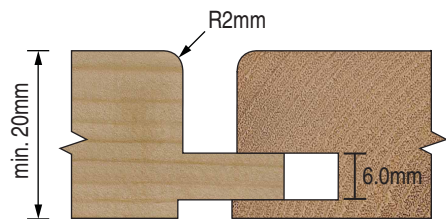

BEVEL WITH 4MM GROOVE

Set creates a bevel profile with 4mm groove.

4MM PANEL GROOVE

	30mm Bore	Stock	Price
Style G	IT/CDS/SET071	Y	£677.25

SPARE KNIVES & SCORERS

Tool No.	Spare Knife Ref.	Price	Spare Scorer Ref.	Price
202	IT/310 861 1	£16.05	IT/300 850 2/10	£28.17
225	IT/320 836 6	£18.63	IT/300 850 2/10	£28.17
204	IT/300 850 1	£6.77	IT/300 850 2/10	£28.17
226	IT/320 837 0	£17.99	N/A	N/A

ROUNDROVER WITH 6MM GROOVE

Set creates a R2mm roundrover profile with a 6mm panel groove.

6MM PANEL GROOVE

	30mm Bore	Stock	Price
Style H	IT/CDS/SET081	Y	£698.79

SPARE KNIVES & SCORERS

Tool No.	Spare Knife Ref.	Price	Spare Scorer Ref.	Price
202	IT/310 861 1	£16.05	IT/300 850 2/10	£28.17
227	IT/320 837 1	£17.55	IT/300 850 2/10	£28.17
223	IT/300 850 5	£8.34	IT/300 850 2/10	£28.17
228	IT/320 837 2	£17.12	N/A	N/A

SQUARE WITH 4MM GROOVE

Set creates a square profile with 4mm panel groove.

4MM PANEL GROOVE

	30mm Bore	Stock	Price
Style J	IT/CDS/SET091	Y	£512.51

SPARE KNIVES & SCORERS

Tool No.	Spare Knife Ref.	Price	Spare Scorer Ref.	Price
202	IT/310 861 1	£16.05	IT/300 850 2/10	£28.17
229	IT/320 837 3	£6.03	IT/300 850 2/10	£28.17
204	IT/300 850 1	£6.77	IT/300 850 2/10	£28.17