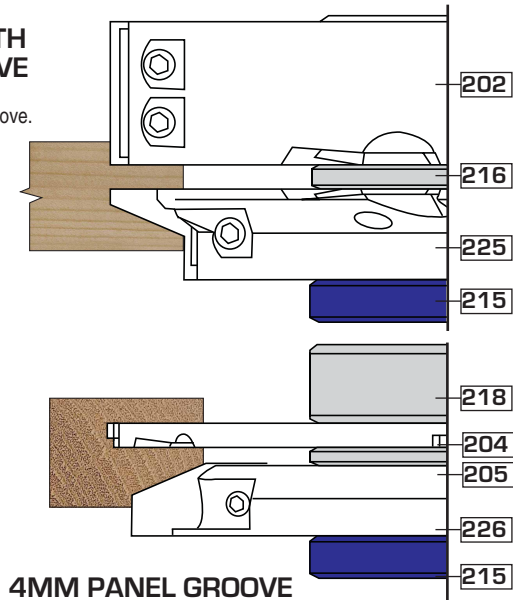

BEVEL WITH 4MM GROOVE

Set creates a bevel profile with 4mm groove.

4MM PANEL GROOVE

	30mm Bore	Stock	Price
Style G	IT/CDS/SET071	Y	£677.25

SPARE KNIVES & SCORERS

Tool No.	Spare Knife Ref.	Price	Spare Scorer Ref.	Price
202	IT/310 861 1	£16.05	IT/300 850 2/10	£28.17
225	IT/320 836 6	£18.63	IT/300 850 2/10	£28.17
204	IT/300 850 1	£6.77	IT/300 850 2/10	£28.17
226	IT/320 837 0	£17.99	N/A	N/A

ROUNDROVER WITH 6MM GROOVE

Set creates a R2mm roundrover profile with a 6mm panel groove.

6MM PANEL GROOVE

	30mm Bore	Stock	Price
Style H	IT/CDS/SET081	Y	£698.79

SPARE KNIVES & SCORERS

Tool No.	Spare Knife Ref.	Price	Spare Scorer Ref.	Price
202	IT/310 861 1	£16.05	IT/300 850 2/10	£28.17
227	IT/320 837 1	£17.55	IT/300 850 2/10	£28.17
223	IT/300 850 5	£8.34	IT/300 850 2/10	£28.17
228	IT/320 837 2	£17.12	N/A	N/A

SQUARE WITH 4MM GROOVE

Set creates a square profile with 4mm panel groove.

4MM PANEL GROOVE

	30mm Bore	Stock	Price
Style J	IT/CDS/SET091	Y	£512.51

SPARE KNIVES & SCORERS

Tool No.	Spare Knife Ref.	Price	Spare Scorer Ref.	Price
202	IT/310 861 1	£16.05	IT/300 850 2/10	£28.17
229	IT/320 837 3	£6.03	IT/300 850 2/10	£28.17
204	IT/300 850 1	£6.77	IT/300 850 2/10	£28.17