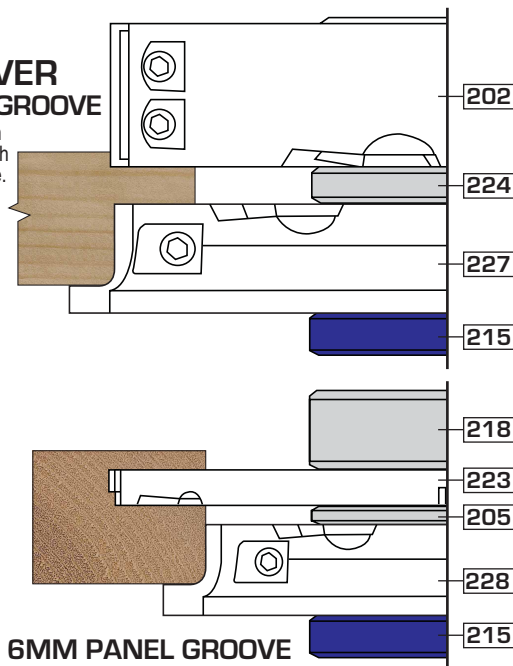

BEVEL WITH 4MM GROOVE

Set creates a bevel profile with 4mm groove.

4MM PANEL GROOVE

	30mm Bore	Stock	Price
Style G	IT/CDS/SET071	Y	£677.25

SPARE KNIVES & SCORERS

Tool No.	Spare Knife Ref.	Price	Spare Scorer Ref.	Price
202	IT/310 861 1	£16.05	IT/300 850 2/10	£28.17
225	IT/320 836 6	£18.63	IT/300 850 2/10	£28.17
204	IT/300 850 1	£6.77	IT/300 850 2/10	£28.17
226	IT/320 837 0	£17.99	N/A	N/A

ROUNDROVER WITH 6MM GROOVE

Set creates a R2mm roundrover profile with a 6mm panel groove.

6MM PANEL GROOVE

	30mm Bore	Stock	Price
Style H	IT/CDS/SET081	Y	£698.79

SPARE KNIVES & SCORERS

Tool No.	Spare Knife Ref.	Price	Spare Scorer Ref.	Price
202	IT/310 861 1	£16.05	IT/300 850 2/10	£28.17
227	IT/320 837 1	£17.55	IT/300 850 2/10	£28.17
223	IT/300 850 5	£8.34	IT/300 850 2/10	£28.17
228	IT/320 837 2	£17.12	N/A	N/A

SQUARE WITH 4MM GROOVE

Set creates a square profile with 4mm panel groove.

4MM PANEL GROOVE

	30mm Bore	Stock	Price
Style J	IT/CDS/SET091	Y	£512.51

SPARE KNIVES & SCORERS

Tool No.	Spare Knife Ref.	Price	Spare Scorer Ref.	Price
202	IT/310 861 1	£16.05	IT/300 850 2/10	£28.17
229	IT/320 837 3	£6.03	IT/300 850 2/10	£28.17
204	IT/300 850 1	£6.77	IT/300 850 2/10	£28.17