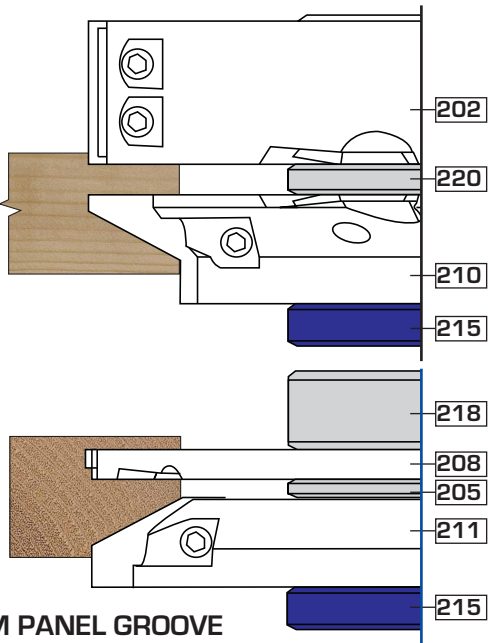

BEVEL WITH 5MM GROOVE

Set creates bevel profile with 5mm panel groove.

5MM PANEL GROOVE

	30mm Bore	Stock	Price
Style D	IT/CDS/SET041	Y	£676.17

SPARE KNIVES & SCORERS

Tool No.	Spare Knife Ref.	Price	Spare Scorer Ref.	Price
202	IT/310 861 1	£16.05	IT/300 850 2/10	£28.17
210	IT/320 836 8	£18.30	IT/300 850 2/10	£28.17
208	IT/300 850 4	£7.31	IT/300 850 2/10	£28.17
211	IT/320 836 9	£18.30	N/A	N/A

Ogee WITH 9MM GROOVE

Set creates a R9mm ogee profile with 9mm panel groove.

9MM PANEL GROOVE

	30mm Bore	Stock	Price
Style E	IT/CDS/SET051	Y	£876.44

SPARE KNIVES & SCORERS

Tool No.	Spare Knife Ref.	Price	Spare Scorer Ref.	Price
212	IT/320 836 5L	£22.29	IT/300 850 2/10	£28.17
207	IT/320 836 5	£22.29	IT/300 850 2/10	£28.17
213	IT/320 836 7L	£18.30	N/A	N/A
214	IT/320 837 5	£8.51	IT/300 850 2/10	£28.17
209	IT/320 836 7	£18.30	N/A	N/A

BEVEL WITH 9MM GROOVE

Set creates a bevel profile with 9mm panel groove.

9MM PANEL GROOVE

	30mm Bore	Stock	Price
Style F	IT/CDS/SET061	Y	£847.37

SPARE KNIVES & SCORERS

Tool No.	Spare Knife Ref.	Price	Spare Scorer Ref.	Price
221	IT/320 836 8L	£18.63	IT/300 850 2/10	£28.17
210	IT/320 836 8	£18.30	IT/300 850 2/10	£28.17
222	IT/320 836 9L	£17.99	N/A	N/A
214	IT/320 837 5	£8.51	IT/300 850 2/10	£28.17
211	IT/320 836 9	£18.30	N/A	N/A