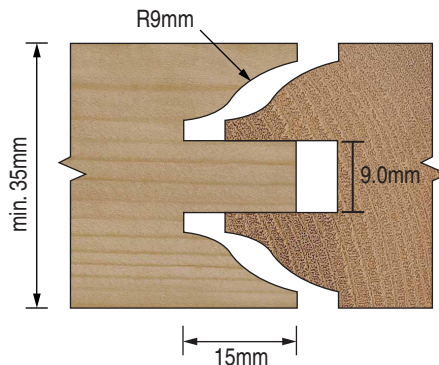

BEVEL WITH 5MM GROOVE

Set creates bevel profile with 5mm panel groove.

5MM PANEL GROOVE

	30mm Bore	Stock	Price
Style D	IT/CDS/SET041	Y	£676.17

SPARE KNIVES & SCORERS

Tool No.	Spare Knife Ref.	Price	Spare Scorer Ref.	Price
202	IT/310 861 1	£16.05	IT/300 850 2/10	£28.17
210	IT/320 836 8	£18.30	IT/300 850 2/10	£28.17
208	IT/300 850 4	£7.31	IT/300 850 2/10	£28.17
211	IT/320 836 9	£18.30	N/A	N/A

Ogee WITH 9MM GROOVE

Set creates a R9mm ogee profile with 9mm panel groove.

9MM PANEL GROOVE

	30mm Bore	Stock	Price
Style E	IT/CDS/SET051	Y	£876.44

SPARE KNIVES & SCORERS

Tool No.	Spare Knife Ref.	Price	Spare Scorer Ref.	Price
212	IT/320 836 5L	£22.29	IT/300 850 2/10	£28.17
207	IT/320 836 5	£22.29	IT/300 850 2/10	£28.17
213	IT/320 836 7L	£18.30	N/A	N/A
214	IT/320 837 5	£8.51	IT/300 850 2/10	£28.17
209	IT/320 836 7	£18.30	N/A	N/A

BEVEL WITH 9MM GROOVE

Set creates a bevel profile with 9mm panel groove.

9MM PANEL GROOVE

	30mm Bore	Stock	Price
Style F	IT/CDS/SET061	Y	£847.37

SPARE KNIVES & SCORERS

Tool No.	Spare Knife Ref.	Price	Spare Scorer Ref.	Price
221	IT/320 836 8L	£18.63	IT/300 850 2/10	£28.17
210	IT/320 836 8	£18.30	IT/300 850 2/10	£28.17
222	IT/320 836 9L	£17.99	N/A	N/A
214	IT/320 837 5	£8.51	IT/300 850 2/10	£28.17
211	IT/320 836 9	£18.30	N/A	N/A