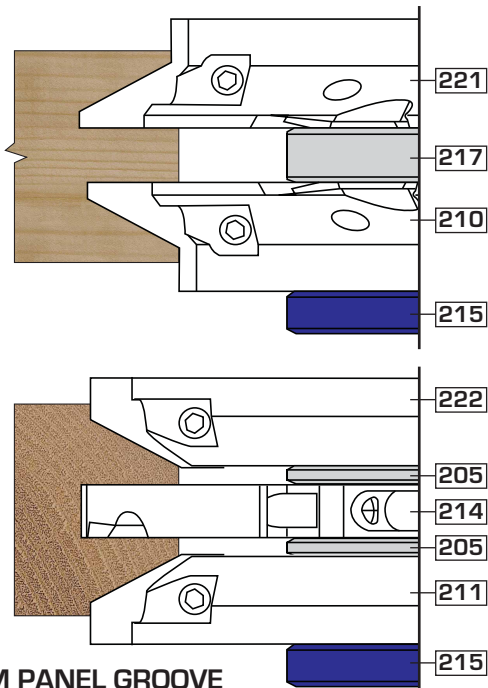

BEVEL WITH 5MM GROOVE

Set creates bevel profile with 5mm panel groove.

5MM PANEL GROOVE

	30mm Bore	Stock	Price
Style D	IT/CDS/SET041	Y	£676.17

SPARE KNIVES & SCORERS

Tool No.	Spare Knife Ref.	Price	Spare Scorer Ref.	Price
202	IT/310 861 1	£16.05	IT/300 850 2/10	£28.17
210	IT/320 836 8	£18.30	IT/300 850 2/10	£28.17
208	IT/300 850 4	£7.31	IT/300 850 2/10	£28.17
211	IT/320 836 9	£18.30	N/A	N/A

Ogee WITH 9MM GROOVE

Set creates a R9mm ogee profile with 9mm panel groove.

9MM PANEL GROOVE

	30mm Bore	Stock	Price
Style E	IT/CDS/SET051	Y	£876.44

SPARE KNIVES & SCORERS

Tool No.	Spare Knife Ref.	Price	Spare Scorer Ref.	Price
212	IT/320 836 5L	£22.29	IT/300 850 2/10	£28.17
207	IT/320 836 5	£22.29	IT/300 850 2/10	£28.17
213	IT/320 836 7L	£18.30	N/A	N/A
214	IT/320 837 5	£8.51	IT/300 850 2/10	£28.17
209	IT/320 836 7	£18.30	N/A	N/A

BEVEL WITH 9MM GROOVE

Set creates a bevel profile with 9mm panel groove.

9MM PANEL GROOVE

	30mm Bore	Stock	Price
Style F	IT/CDS/SET061	Y	£847.37

SPARE KNIVES & SCORERS

Tool No.	Spare Knife Ref.	Price	Spare Scorer Ref.	Price
221	IT/320 836 8L	£18.63	IT/300 850 2/10	£28.17
210	IT/320 836 8	£18.30	IT/300 850 2/10	£28.17
222	IT/320 836 9L	£17.99	N/A	N/A
214	IT/320 837 5	£8.51	IT/300 850 2/10	£28.17
211	IT/320 836 9	£18.30	N/A	N/A