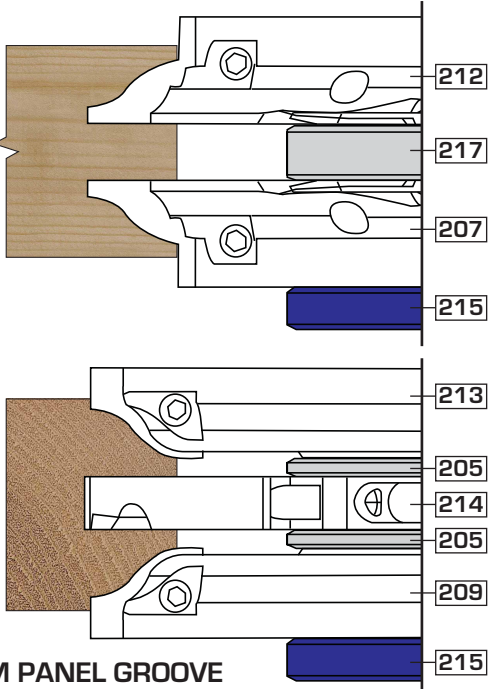

BEVEL WITH 5MM GROOVE

Set creates bevel profile with 5mm panel groove.

5MM PANEL GROOVE

	30mm Bore	Stock	Price
Style D	IT/CDS/SET041	Y	£676.17

SPARE KNIVES & SCORERS

Tool No.	Spare Knife Ref.	Price	Spare Scorer Ref.	Price
202	IT/310 861 1	£16.05	IT/300 850 2/10	£28.17
210	IT/320 836 8	£18.30	IT/300 850 2/10	£28.17
208	IT/300 850 4	£7.31	IT/300 850 2/10	£28.17
211	IT/320 836 9	£18.30	N/A	N/A

Ogee WITH 9MM GROOVE

Set creates a R9mm ogee profile with 9mm panel groove.

9MM PANEL GROOVE

	30mm Bore	Stock	Price
Style E	IT/CDS/SET051	Y	£876.44

SPARE KNIVES & SCORERS

Tool No.	Spare Knife Ref.	Price	Spare Scorer Ref.	Price
212	IT/320 836 5L	£22.29	IT/300 850 2/10	£28.17
207	IT/320 836 5	£22.29	IT/300 850 2/10	£28.17
213	IT/320 836 7L	£18.30	N/A	N/A
214	IT/320 837 5	£8.51	IT/300 850 2/10	£28.17
209	IT/320 836 7	£18.30	N/A	N/A

BEVEL WITH 9MM GROOVE

Set creates a bevel profile with 9mm panel groove.

9MM PANEL GROOVE

	30mm Bore	Stock	Price
Style F	IT/CDS/SET061	Y	£847.37

SPARE KNIVES & SCORERS

Tool No.	Spare Knife Ref.	Price	Spare Scorer Ref.	Price
221	IT/320 836 8L	£18.63	IT/300 850 2/10	£28.17
210	IT/320 836 8	£18.30	IT/300 850 2/10	£28.17
222	IT/320 836 9L	£17.99	N/A	N/A
214	IT/320 837 5	£8.51	IT/300 850 2/10	£28.17
211	IT/320 836 9	£18.30	N/A	N/A