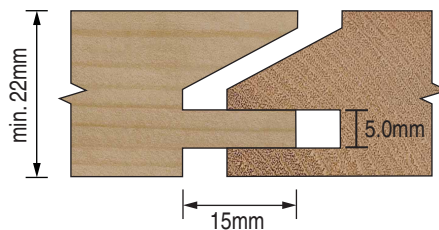

BEVEL WITH 5MM GROOVE

Set creates bevel profile with 5mm panel groove.

5MM PANEL GROOVE

	30mm Bore	Stock	Price
Style D	IT/CDS/SET041	Y	£676.17

SPARE KNIVES & SCORERS

Tool No.	Spare Knife Ref.	Price	Spare Scorer Ref.	Price
202	IT/310 861 1	£16.05	IT/300 850 2/10	£28.17
210	IT/320 836 8	£18.30	IT/300 850 2/10	£28.17
208	IT/300 850 4	£7.31	IT/300 850 2/10	£28.17
211	IT/320 836 9	£18.30	N/A	N/A

Ogee WITH 9MM GROOVE

Set creates a R9mm ogee profile with 9mm panel groove.

9MM PANEL GROOVE

	30mm Bore	Stock	Price
Style E	IT/CDS/SET051	Y	£876.44

SPARE KNIVES & SCORERS

Tool No.	Spare Knife Ref.	Price	Spare Scorer Ref.	Price
212	IT/320 836 5L	£22.29	IT/300 850 2/10	£28.17
207	IT/320 836 5	£22.29	IT/300 850 2/10	£28.17
213	IT/320 836 7L	£18.30	N/A	N/A
214	IT/320 837 5	£8.51	IT/300 850 2/10	£28.17
209	IT/320 836 7	£18.30	N/A	N/A

BEVEL WITH 9MM GROOVE

Set creates a bevel profile with 9mm panel groove.

9MM PANEL GROOVE

	30mm Bore	Stock	Price
Style F	IT/CDS/SET061	Y	£847.37

SPARE KNIVES & SCORERS

Tool No.	Spare Knife Ref.	Price	Spare Scorer Ref.	Price
221	IT/320 836 8L	£18.63	IT/300 850 2/10	£28.17
210	IT/320 836 8	£18.30	IT/300 850 2/10	£28.17
222	IT/320 836 9L	£17.99	N/A	N/A
214	IT/320 837 5	£8.51	IT/300 850 2/10	£28.17
211	IT/320 836 9	£18.30	N/A	N/A