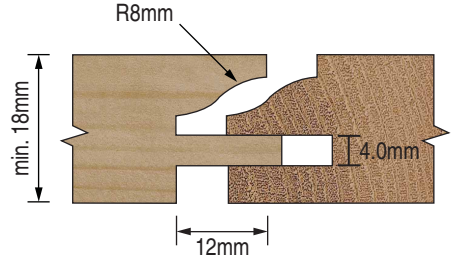

OGEE WITH 4MM GROOVE

Set creates an R8mm ogee profile with 4mm panel groove.

4MM PANEL GROOVE

	30mm Bore	Stock	Price
Style A	IT/CDS/SET011	Y	£690.17

SPARE KNIVES & SCORERS

Tool No.	Spare Knife Ref.	Price	Spare Scorer Ref.	Price
202	IT/310 861 1	£16.05	IT/300 850 2/10	£28.17
201	IT/320 835 8	£16.05	IT/300 850 2/10	£28.17
204	IT/300 850 1	£6.77	IT/300 850 2/10	£28.17
203	IT/320 836 1	£18.30	N/A	N/A

OVOLO WITH 5MM GROOVE

Set creates an R8mm ovolo profile with 5mm panel groove.

5MM PANEL GROOVE

	30mm Bore	Stock	Price
Style B	IT/CDS/SET021	Y	£691.25

SPARE KNIVES & SCORERS

Tool No.	Spare Knife Ref.	Price	Spare Scorer Ref.	Price
202	IT/310 861 1	£16.05	IT/300 850 2/10	£28.17
206	IT/320 836 2	£17.22	IT/300 850 2/10	£28.17
208	IT/300 850 4	£7.31	IT/300 850 2/10	£28.17
219	IT/320 836 0	£14.64	N/A	N/A

OGEE WITH 6MM GROOVE

Set creates an R9mm ogee profile with 6mm panel groove.

6MM PANEL GROOVE

	30mm Bore	Stock	Price
Style C	IT/CDS/SET031	Y	£711.71

SPARE KNIVES & SCORERS

Tool No.	Spare Knife Ref.	Price	Spare Scorer Ref.	Price
202	IT/310 861 1	£16.05	IT/300 850 2/10	£28.17
207	IT/320 836 5	£22.29	IT/300 850 2/10	£28.17
223	IT/300 850 5	£8.34	IT/300 850 2/10	£28.17
209	IT/320 836 7	£18.30	IT/300 850 2/10	£28.17