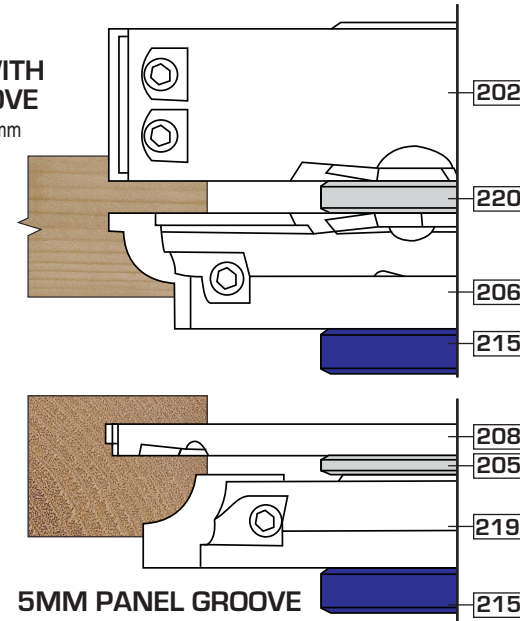

OGEE WITH 4MM GROOVE

Set creates an R8mm ogee profile with 4mm panel groove.

4MM PANEL GROOVE

	30mm Bore	Stock	Price
Style A	IT/CDS/SET011	Y	£690.17

SPARE KNIVES & SCORERS

Tool No.	Spare Knife Ref.	Price	Spare Scorer Ref.	Price
202	IT/310 861 1	£16.05	IT/300 850 2/10	£28.17
201	IT/320 835 8	£16.05	IT/300 850 2/10	£28.17
204	IT/300 850 1	£6.77	IT/300 850 2/10	£28.17
203	IT/320 836 1	£18.30	N/A	N/A

OVOLO WITH 5MM GROOVE

Set creates an R8mm ovolo profile with 5mm panel groove.

5MM PANEL GROOVE

	30mm Bore	Stock	Price
Style B	IT/CDS/SET021	Y	£691.25

SPARE KNIVES & SCORERS

Tool No.	Spare Knife Ref.	Price	Spare Scorer Ref.	Price
202	IT/310 861 1	£16.05	IT/300 850 2/10	£28.17
206	IT/320 836 2	£17.22	IT/300 850 2/10	£28.17
208	IT/300 850 4	£7.31	IT/300 850 2/10	£28.17
219	IT/320 836 0	£14.64	N/A	N/A

OGEE WITH 6MM GROOVE

Set creates an R9mm ogee profile with 6mm panel groove.

6MM PANEL GROOVE

	30mm Bore	Stock	Price
Style C	IT/CDS/SET031	Y	£711.71

SPARE KNIVES & SCORERS

Tool No.	Spare Knife Ref.	Price	Spare Scorer Ref.	Price
202	IT/310 861 1	£16.05	IT/300 850 2/10	£28.17
207	IT/320 836 5	£22.29	IT/300 850 2/10	£28.17
223	IT/300 850 5	£8.34	IT/300 850 2/10	£28.17
209	IT/320 836 7	£18.30	IT/300 850 2/10	£28.17