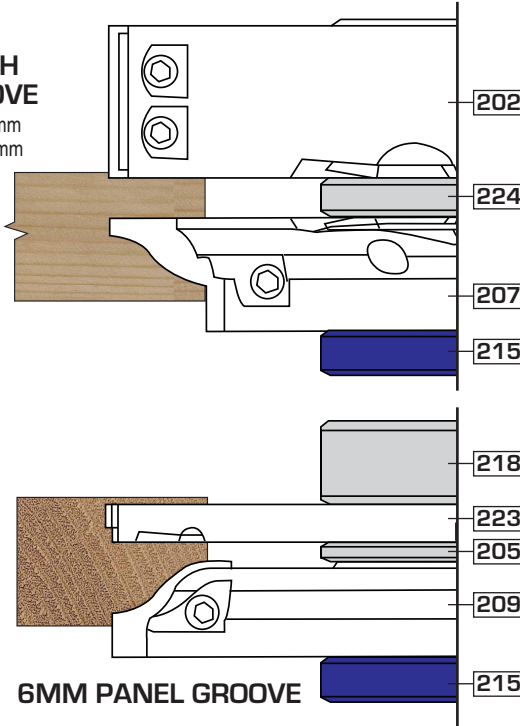

OGEE WITH 4MM GROOVE

Set creates an R8mm ogee profile with 4mm panel groove.

4MM PANEL GROOVE

	30mm Bore	Stock	Price
Style A	IT/CDS/SET011	Y	£690.17

SPARE KNIVES & SCORERS

Tool No.	Spare Knife Ref.	Price	Spare Scorer Ref.	Price
202	IT/310 861 1	£16.05	IT/300 850 2/10	£28.17
201	IT/320 835 8	£16.05	IT/300 850 2/10	£28.17
204	IT/300 850 1	£6.77	IT/300 850 2/10	£28.17
203	IT/320 836 1	£18.30	N/A	N/A

OVOLO WITH 5MM GROOVE

Set creates an R8mm ovolo profile with 5mm panel groove.

5MM PANEL GROOVE

	30mm Bore	Stock	Price
Style B	IT/CDS/SET021	Y	£691.25

SPARE KNIVES & SCORERS

Tool No.	Spare Knife Ref.	Price	Spare Scorer Ref.	Price
202	IT/310 861 1	£16.05	IT/300 850 2/10	£28.17
206	IT/320 836 2	£17.22	IT/300 850 2/10	£28.17
208	IT/300 850 4	£7.31	IT/300 850 2/10	£28.17
219	IT/320 836 0	£14.64	N/A	N/A

OGEE WITH 6MM GROOVE

Set creates an R9mm ogee profile with 6mm panel groove.

6MM PANEL GROOVE

	30mm Bore	Stock	Price
Style C	IT/CDS/SET031	Y	£711.71

SPARE KNIVES & SCORERS

Tool No.	Spare Knife Ref.	Price	Spare Scorer Ref.	Price
202	IT/310 861 1	£16.05	IT/300 850 2/10	£28.17
207	IT/320 836 5	£22.29	IT/300 850 2/10	£28.17
223	IT/300 850 5	£8.34	IT/300 850 2/10	£28.17
209	IT/320 836 7	£18.30	IT/300 850 2/10	£28.17