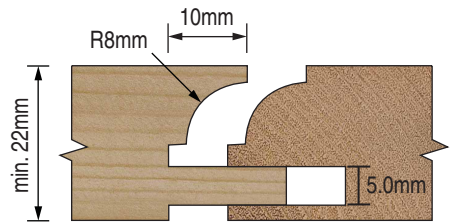

OGEE WITH 4MM GROOVE

Set creates an R8mm ogee profile with 4mm panel groove.

4MM PANEL GROOVE

	30mm Bore	Stock	Price
Style A	IT/CDS/SET011	Y	£690.17

SPARE KNIVES & SCORERS

Tool No.	Spare Knife Ref.	Price	Spare Scorer Ref.	Price
202	IT/310 861 1	£16.05	IT/300 850 2/10	£28.17
201	IT/320 835 8	£16.05	IT/300 850 2/10	£28.17
204	IT/300 850 1	£6.77	IT/300 850 2/10	£28.17
203	IT/320 836 1	£18.30	N/A	N/A

OVOLO WITH 5MM GROOVE

Set creates an R8mm ovolo profile with 5mm panel groove.

5MM PANEL GROOVE

	30mm Bore	Stock	Price
Style B	IT/CDS/SET021	Y	£691.25

SPARE KNIVES & SCORERS

Tool No.	Spare Knife Ref.	Price	Spare Scorer Ref.	Price
202	IT/310 861 1	£16.05	IT/300 850 2/10	£28.17
206	IT/320 836 2	£17.22	IT/300 850 2/10	£28.17
208	IT/300 850 4	£7.31	IT/300 850 2/10	£28.17
219	IT/320 836 0	£14.64	N/A	N/A

OGEE WITH 6MM GROOVE

Set creates an R9mm ogee profile with 6mm panel groove.

6MM PANEL GROOVE

	30mm Bore	Stock	Price
Style C	IT/CDS/SET031	Y	£711.71

SPARE KNIVES & SCORERS

Tool No.	Spare Knife Ref.	Price	Spare Scorer Ref.	Price
202	IT/310 861 1	£16.05	IT/300 850 2/10	£28.17
207	IT/320 836 5	£22.29	IT/300 850 2/10	£28.17
223	IT/300 850 5	£8.34	IT/300 850 2/10	£28.17
209	IT/320 836 7	£18.30	IT/300 850 2/10	£28.17