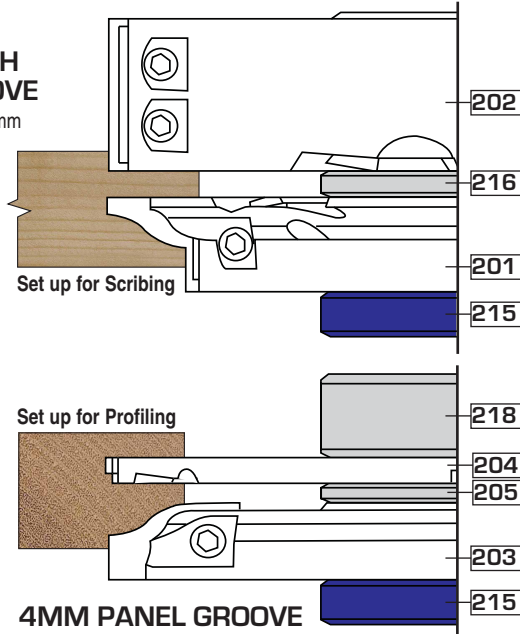

OGEE WITH 4MM GROOVE

Set creates an R8mm ogee profile with 4mm panel groove.

4MM PANEL GROOVE

	30mm Bore	Stock	Price
Style A	IT/CDS/SET011	Y	£690.17

SPARE KNIVES & SCORERS

Tool No.	Spare Knife Ref.	Price	Spare Scorer Ref.	Price
202	IT/310 861 1	£16.05	IT/300 850 2/10	£28.17
201	IT/320 835 8	£16.05	IT/300 850 2/10	£28.17
204	IT/300 850 1	£6.77	IT/300 850 2/10	£28.17
203	IT/320 836 1	£18.30	N/A	N/A

OVOLO WITH 5MM GROOVE

Set creates an R8mm ovolo profile with 5mm panel groove.

5MM PANEL GROOVE

	30mm Bore	Stock	Price
Style B	IT/CDS/SET021	Y	£691.25

SPARE KNIVES & SCORERS

Tool No.	Spare Knife Ref.	Price	Spare Scorer Ref.	Price
202	IT/310 861 1	£16.05	IT/300 850 2/10	£28.17
206	IT/320 836 2	£17.22	IT/300 850 2/10	£28.17
208	IT/300 850 4	£7.31	IT/300 850 2/10	£28.17
219	IT/320 836 0	£14.64	N/A	N/A

OGEE WITH 6MM GROOVE

Set creates an R9mm ogee profile with 6mm panel groove.

6MM PANEL GROOVE

	30mm Bore	Stock	Price
Style C	IT/CDS/SET031	Y	£711.71

SPARE KNIVES & SCORERS

Tool No.	Spare Knife Ref.	Price	Spare Scorer Ref.	Price
202	IT/310 861 1	£16.05	IT/300 850 2/10	£28.17
207	IT/320 836 5	£22.29	IT/300 850 2/10	£28.17
223	IT/300 850 5	£8.34	IT/300 850 2/10	£28.17
209	IT/320 836 7	£18.30	IT/300 850 2/10	£28.17