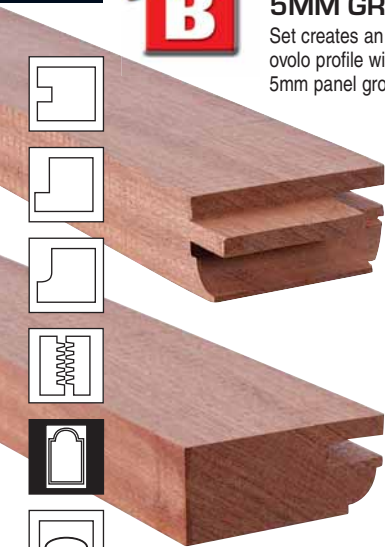

OGEE WITH 4MM GROOVE

Set creates an R8mm ogee profile with 4mm panel groove.

4MM PANEL GROOVE

	30mm Bore	Stock	Price
Style A	IT/CDS/SET011	Y	£690.17

SPARE KNIVES & SCORERS

Tool No.	Spare Knife Ref.	Price	Spare Scorer Ref.	Price
202	IT/310 861 1	£16.05	IT/300 850 2/10	£28.17
201	IT/320 835 8	£16.05	IT/300 850 2/10	£28.17
204	IT/300 850 1	£6.77	IT/300 850 2/10	£28.17
203	IT/320 836 1	£18.30	N/A	N/A

OVOLO WITH 5MM GROOVE

Set creates an R8mm ovolo profile with 5mm panel groove.

5MM PANEL GROOVE

	30mm Bore	Stock	Price
Style B	IT/CDS/SET021	Y	£691.25

SPARE KNIVES & SCORERS

Tool No.	Spare Knife Ref.	Price	Spare Scorer Ref.	Price
202	IT/310 861 1	£16.05	IT/300 850 2/10	£28.17
206	IT/320 836 2	£17.22	IT/300 850 2/10	£28.17
208	IT/300 850 4	£7.31	IT/300 850 2/10	£28.17
219	IT/320 836 0	£14.64	N/A	N/A

OGEE WITH 6MM GROOVE

Set creates an R9mm ogee profile with 6mm panel groove.

6MM PANEL GROOVE

	30mm Bore	Stock	Price
Style C	IT/CDS/SET031	Y	£711.71

SPARE KNIVES & SCORERS

Tool No.	Spare Knife Ref.	Price	Spare Scorer Ref.	Price
202	IT/310 861 1	£16.05	IT/300 850 2/10	£28.17
207	IT/320 836 5	£22.29	IT/300 850 2/10	£28.17
223	IT/300 850 5	£8.34	IT/300 850 2/10	£28.17
209	IT/320 836 7	£18.30	IT/300 850 2/10	£28.17