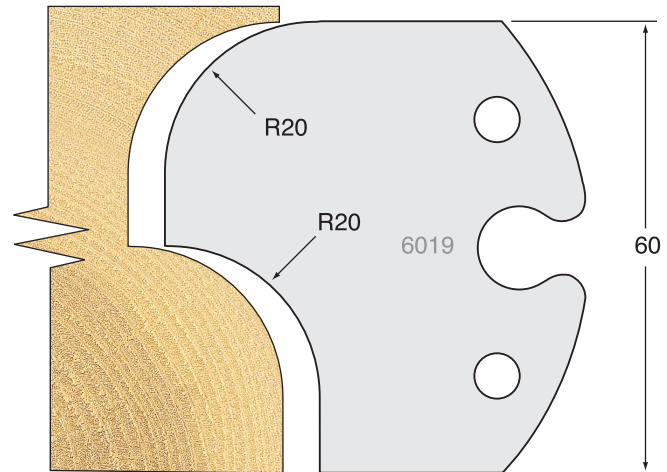

# TOOL STEEL MULTI PROFILE CUTTERS - 60X5.5MM

Knives	IT/33 011 60	£31.28
Limitors	IT/34 011 60	£25.50

Knives	IT/33 012 60	£31.28
Limitors	IT/34 012 60	£25.50

Knives	IT/33 016 60	£31.28
Limitors	IT/34 016 60	£25.50

Knives	IT/33 019 60	£31.28
Limitors	IT/34 019 60	£25.50

Knives	IT/33 020 60	£31.28
Limitors	IT/34 020 60	£25.50

Knives	IT/33 021 60	£31.28
Limitors	IT/34 021 60	£25.50

All blades sold as a pair  
All prices are exclusive of VAT