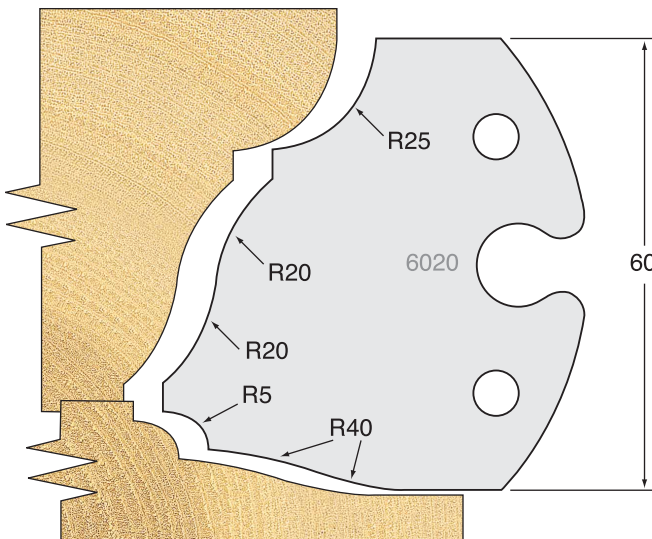

# TOOL STEEL MULTI PROFILE CUTTERS - 60X5.5MM

Knives	IT/33 011 60	£31.28
Limitors	IT/34 011 60	£25.50

Knives	IT/33 012 60	£31.28
Limitors	IT/34 012 60	£25.50

Knives	IT/33 016 60	£31.28
Limitors	IT/34 016 60	£25.50

Knives	IT/33 019 60	£31.28
Limitors	IT/34 019 60	£25.50

Knives	IT/33 020 60	£31.28
Limitors	IT/34 020 60	£25.50

Knives	IT/33 021 60	£31.28
Limitors	IT/34 021 60	£25.50

All blades sold as a pair  
All prices are exclusive of VAT