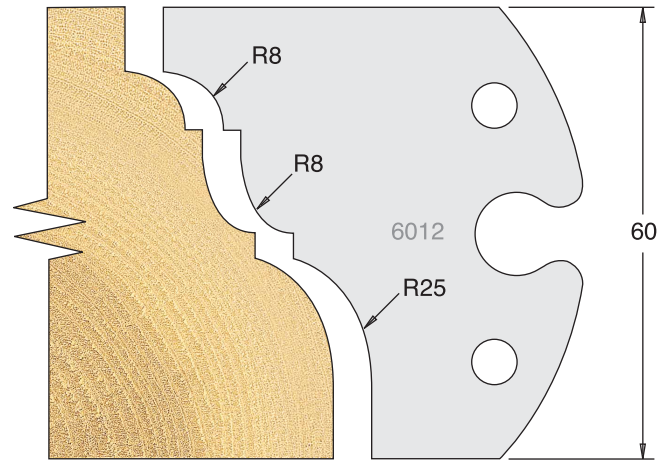

# TOOL STEEL MULTI PROFILE CUTTERS - 60X5.5MM

Knives	IT/33 011 60	£31.28
Limitors	IT/34 011 60	£25.50

Knives	IT/33 012 60	£31.28
Limitors	IT/34 012 60	£25.50

Knives	IT/33 016 60	£31.28
Limitors	IT/34 016 60	£25.50