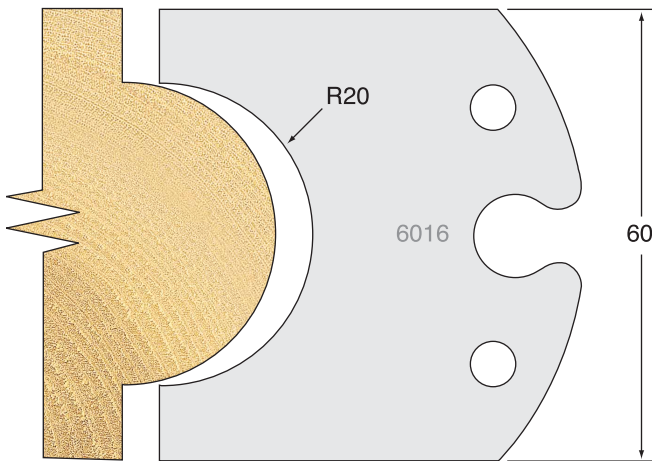

# TOOL STEEL MULTI PROFILE CUTTERS - 60X5.5MM

Knives	IT/33 011 60	£31.28
Limitors	IT/34 011 60	£25.50

Knives	IT/33 012 60	£31.28
Limitors	IT/34 012 60	£25.50

Knives	IT/33 016 60	£31.28
Limitors	IT/34 016 60	£25.50