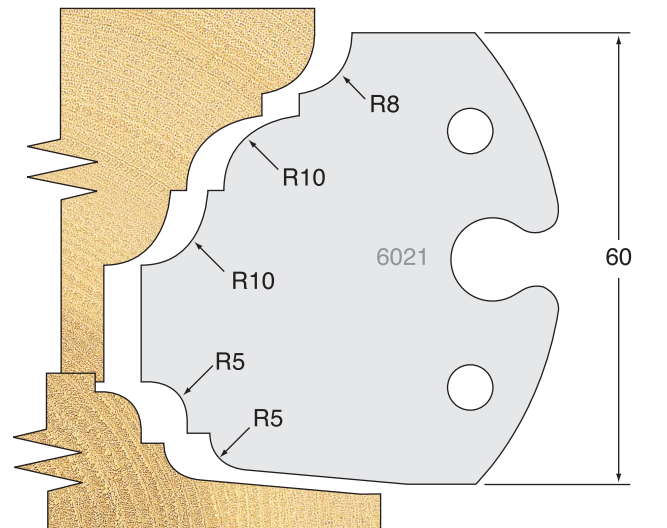

# TOOL STEEL MULTI PROFILE CUTTERS - 60X5.5MM

Knives	IT/33 011 60	£31.28
Limitors	IT/34 011 60	£25.50

Knives	IT/33 012 60	£31.28
Limitors	IT/34 012 60	£25.50

Knives	IT/33 016 60	£31.28
Limitors	IT/34 016 60	£25.50

Knives	IT/33 019 60	£31.28
Limitors	IT/34 019 60	£25.50

Knives	IT/33 020 60	£31.28
Limitors	IT/34 020 60	£25.50

Knives	IT/33 021 60	£31.28
Limitors	IT/34 021 60	£25.50

All blades sold as a pair  
All prices are exclusive of VAT