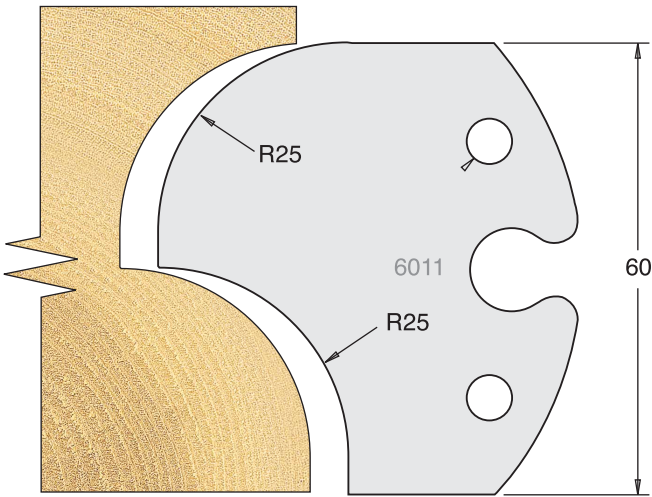

# TOOL STEEL MULTI PROFILE CUTTERS - 60X5.5MM

Knives	IT/33 011 60	£31.28
Limitors	IT/34 011 60	£25.50

Knives	IT/33 012 60	£31.28
Limitors	IT/34 012 60	£25.50

Knives	IT/33 016 60	£31.28
Limitors	IT/34 016 60	£25.50

Knives	IT/33 019 60	£31.28
Limitors	IT/34 019 60	£25.50

Knives	IT/33 020 60	£31.28
Limitors	IT/34 020 60	£25.50

Knives	IT/33 021 60	£31.28
Limitors	IT/34 021 60	£25.50

All blades sold as a pair  
All prices are exclusive of VAT