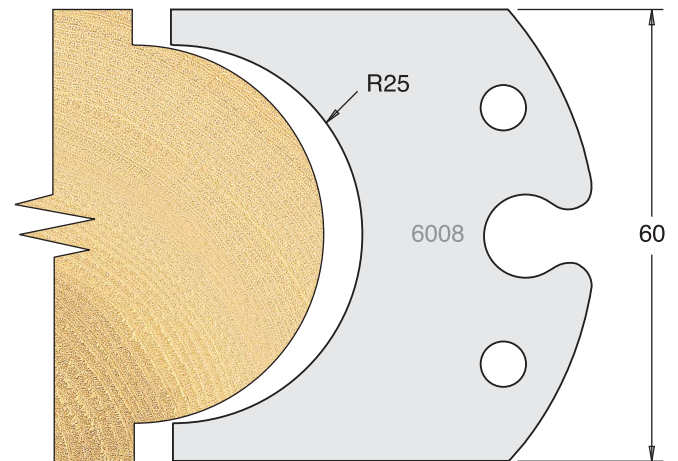

TOOL STEEL MULTI PROFILE CUTTERS - 60X5.5MM

Knives	IT/33 003 60	£31.28
Limitors	IT/34 003 60	£25.50

Knives	IT/33 004 60	£31.28
Limitors	IT/34 004 60	£25.50

Knives	IT/33 006 60	£31.28
Limitors	IT/34 006 60	£25.50

Knives	IT/33 008 60	£31.28
Limitors	IT/34 008 60	£25.50

Knives	IT/33 009 60	£31.28
Limitors	IT/34 009 60	£25.50

Knives	IT/33 010 60	£31.28
Limitors	IT/34 010 60	£25.50