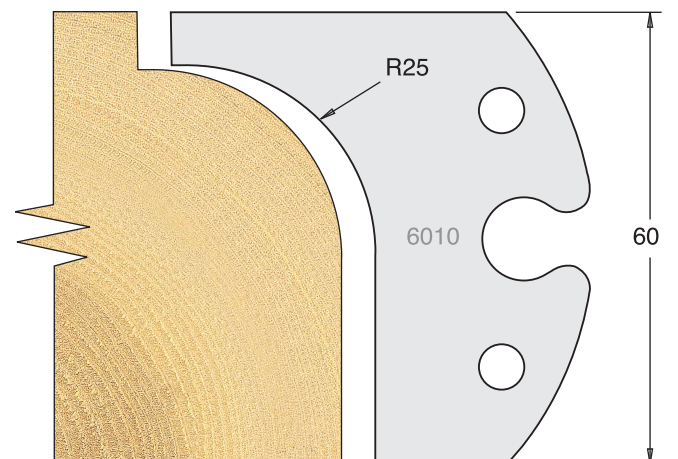

TOOL STEEL MULTI PROFILE CUTTERS - 60X5.5MM

Knives	IT/33 003 60	£31.28
Limitors	IT/34 003 60	£25.50

Knives	IT/33 004 60	£31.28
Limitors	IT/34 004 60	£25.50

Knives	IT/33 006 60	£31.28
Limitors	IT/34 006 60	£25.50

Knives	IT/33 008 60	£31.28
Limitors	IT/34 008 60	£25.50

Knives	IT/33 009 60	£31.28
Limitors	IT/34 009 60	£25.50

Knives	IT/33 010 60	£31.28
Limitors	IT/34 010 60	£25.50