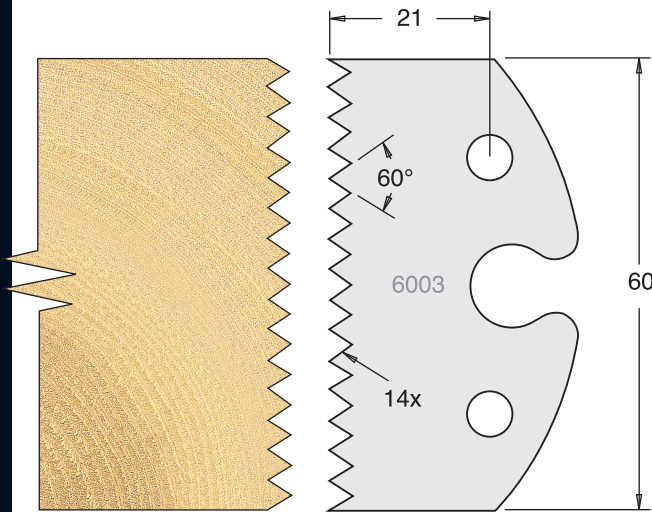

TOOL STEEL MULTI PROFILE CUTTERS - 60X5.5MM

Knives	IT/33 003 60	£31.28
Limitors	IT/34 003 60	£25.50

Knives	IT/33 004 60	£31.28
Limitors	IT/34 004 60	£25.50

Knives	IT/33 006 60	£31.28
Limitors	IT/34 006 60	£25.50