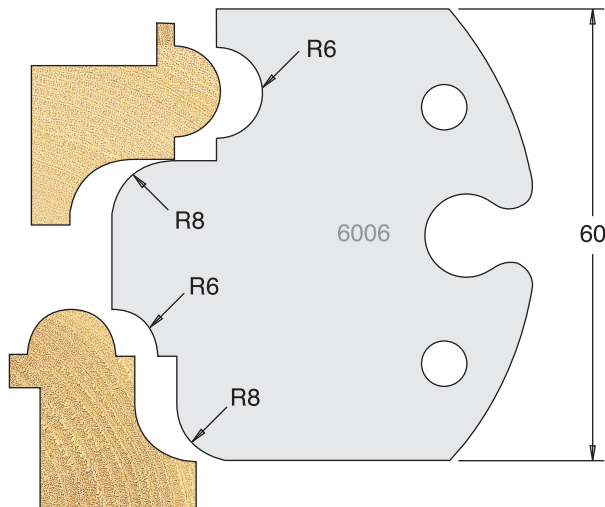

TOOL STEEL MULTI PROFILE CUTTERS - 60X5.5MM

Knives	IT/33 003 60	£31.28
Limitors	IT/34 003 60	£25.50

Knives	IT/33 004 60	£31.28
Limitors	IT/34 004 60	£25.50

Knives	IT/33 006 60	£31.28
Limitors	IT/34 006 60	£25.50

Knives	IT/33 008 60	£31.28
Limitors	IT/34 008 60	£25.50

Knives	IT/33 009 60	£31.28
Limitors	IT/34 009 60	£25.50

Knives	IT/33 010 60	£31.28
Limitors	IT/34 010 60	£25.50