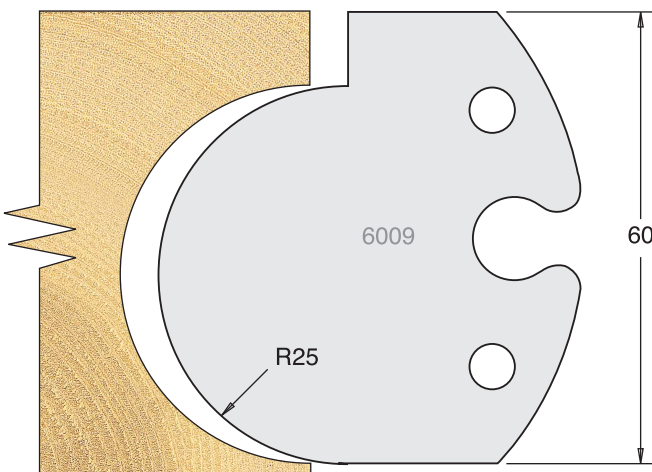

Knives	IT/33 009 60	£31.28
Limitors	IT/34 009 60	£25.50