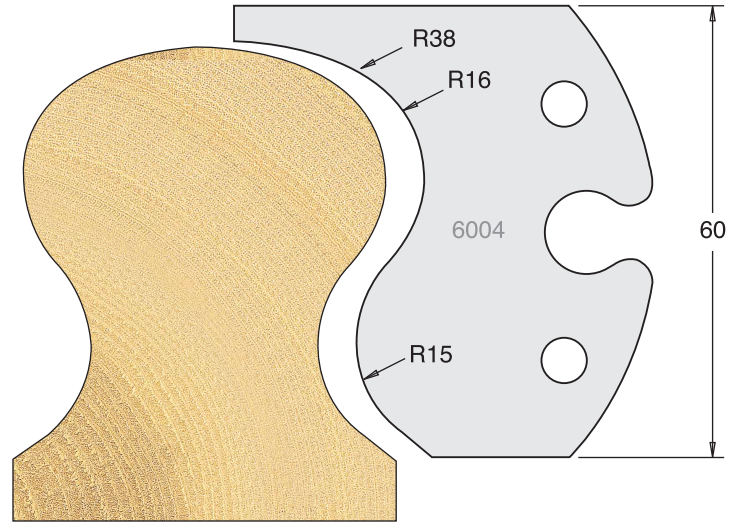

TOOL STEEL MULTI PROFILE CUTTERS - 60X5.5MM

Knives	IT/33 003 60	£31.28
Limitors	IT/34 003 60	£25.50

Knives	IT/33 004 60	£31.28
Limitors	IT/34 004 60	£25.50

Knives	IT/33 006 60	£31.28
Limitors	IT/34 006 60	£25.50

Knives	IT/33 008 60	£31.28
Limitors	IT/34 008 60	£25.50

Knives	IT/33 009 60	£31.28
Limitors	IT/34 009 60	£25.50

Knives	IT/33 010 60	£31.28
Limitors	IT/34 010 60	£25.50