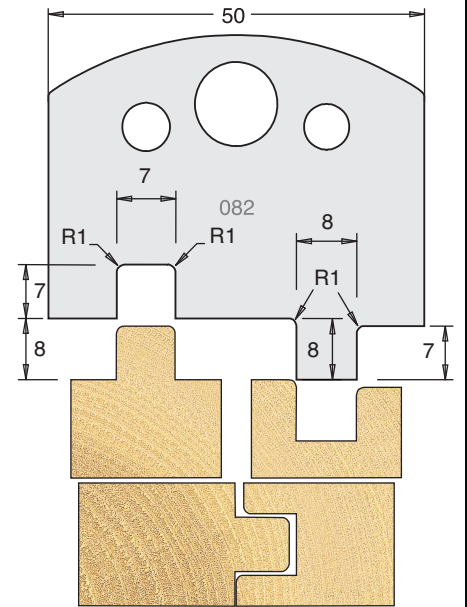

Not normally held in stock, delivery in a short time.

TOOL STEEL MULTI PROFILE CUTTERS - 50X4MM

Knives	IT/33 080 50	£22.60
Limitors	IT/34 080 50	£18.90

Knives	IT/33 081 50	£22.60
Limitors	IT/34 081 50	£18.90