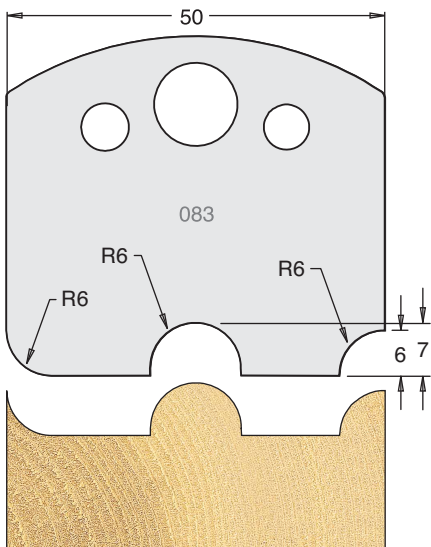

Not normally held in stock, delivery in a short time.

TOOL STEEL MULTI PROFILE CUTTERS - 50X4MM

Knives	IT/33 080 50	£22.60
Limitors	IT/34 080 50	£18.90

Knives	IT/33 081 50	£22.60
Limitors	IT/34 081 50	£18.90

Knives	IT/33 082 50	£22.60
Limitors	IT/34 082 50	£18.90

Knives	IT/33 083 50	£22.60
Limitors	IT/34 083 50	£18.90

Knives	IT/33 084 50	£22.60
Limitors	IT/34 084 50	£18.90

Knives	IT/33 085 50	£22.60
Limitors	IT/34 085 50	£18.90