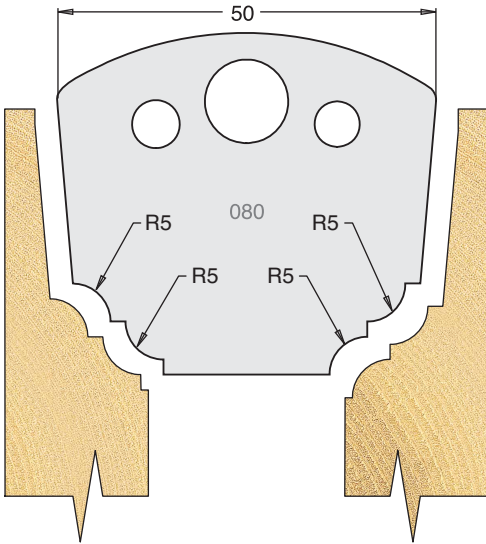

Not normally held in stock, delivery in a short time.

TOOL STEEL MULTI PROFILE CUTTERS - 50X4MM

Knives	IT/33 080 50	£22.60
Limitors	IT/34 080 50	£18.90

Knives	IT/33 081 50	£22.60
Limitors	IT/34 081 50	£18.90