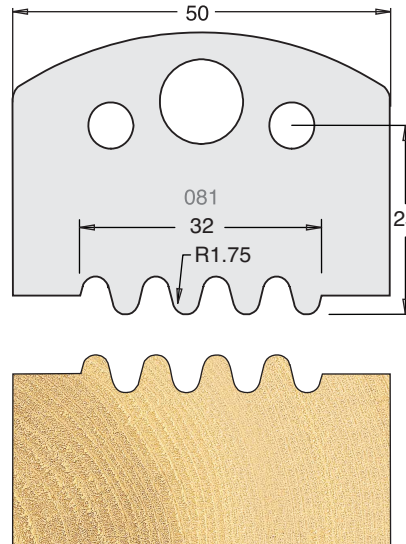

Not normally held in stock, delivery in a short time.

TOOL STEEL MULTI PROFILE CUTTERS - 50X4MM

Knives	IT/33 080 50	£22.60
Limitors	IT/34 080 50	£18.90

Knives	IT/33 081 50	£22.60
Limitors	IT/34 081 50	£18.90

Knives	IT/33 082 50	£22.60
Limitors	IT/34 082 50	£18.90

Knives	IT/33 083 50	£22.60
Limitors	IT/34 083 50	£18.90

Knives	IT/33 084 50	£22.60
Limitors	IT/34 084 50	£18.90

Knives	IT/33 085 50	£22.60
Limitors	IT/34 085 50	£18.90