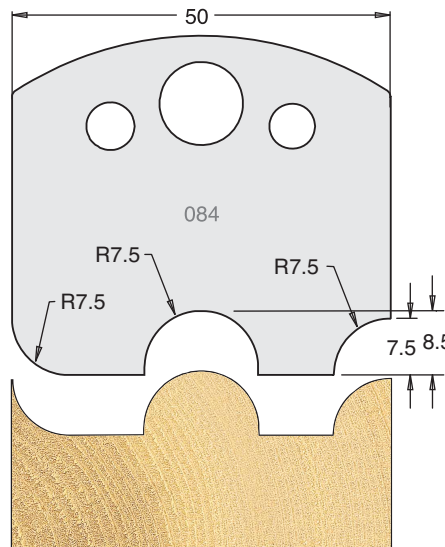

Not normally held in stock, delivery in a short time.

TOOL STEEL MULTI PROFILE CUTTERS - 50X4MM

Knives	IT/33 080 50	£22.60
Limitors	IT/34 080 50	£18.90

Knives	IT/33 081 50	£22.60
Limitors	IT/34 081 50	£18.90

Knives	IT/33 082 50	£22.60
Limitors	IT/34 082 50	£18.90

Knives	IT/33 083 50	£22.60
Limitors	IT/34 083 50	£18.90

Knives	IT/33 084 50	£22.60
Limitors	IT/34 084 50	£18.90

Knives	IT/33 085 50	£22.60
Limitors	IT/34 085 50	£18.90