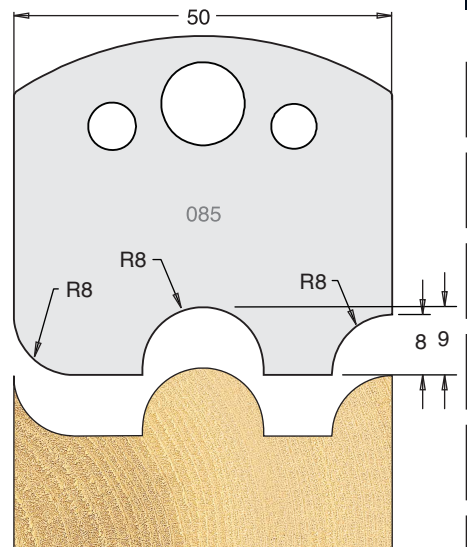

Not normally held in stock, delivery in a short time.

TOOL STEEL MULTI PROFILE CUTTERS - 50X4MM

Knives	IT/33 080 50	£22.60
Limitors	IT/34 080 50	£18.90

Knives	IT/33 081 50	£22.60
Limitors	IT/34 081 50	£18.90

Knives	IT/33 082 50	£22.60
Limitors	IT/34 082 50	£18.90

Knives	IT/33 083 50	£22.60
Limitors	IT/34 083 50	£18.90

Knives	IT/33 084 50	£22.60
Limitors	IT/34 084 50	£18.90

Knives	IT/33 085 50	£22.60
Limitors	IT/34 085 50	£18.90