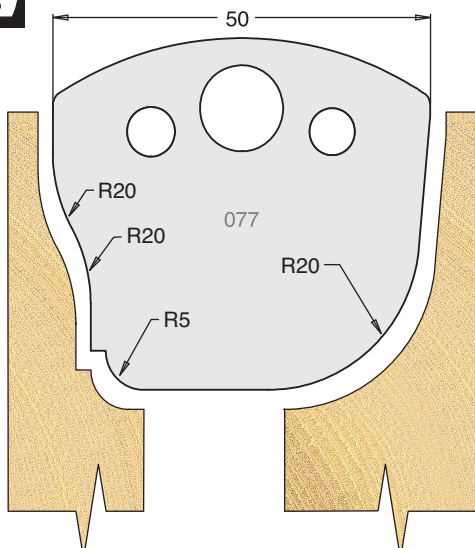

Knives	IT/33 077 50	£22.60
Limitors	IT/34 077 50	£18.90