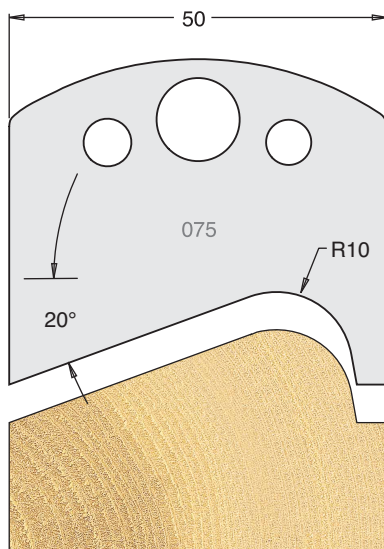

Knives	IT/33 075 50	£22.60
Limitors	IT/34 075 50	£18.90