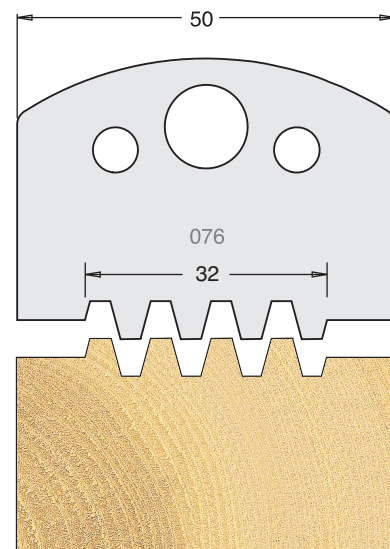

Knives	IT/33 076 50	£22.60
Limitors	IT/34 076 50	£18.90