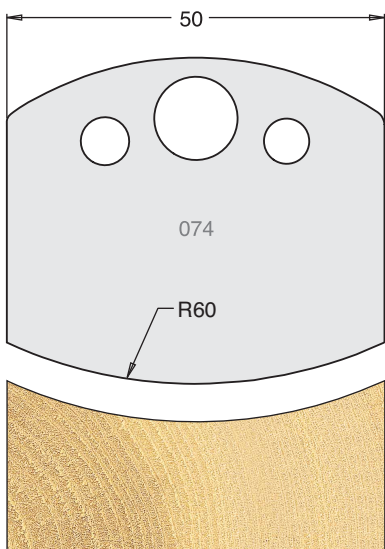

TOOL STEEL MULTI PROFILE CUTTERS - 50X4MM

Knives	IT/33 071 50	£22.60
Limitors	IT/34 071 50	£18.90

Knives	IT/33 072 50	£22.60
Limitors	IT/34 072 50	£18.90

Knives	IT/33 073 50	£22.60
Limitors	IT/34 073 50	£18.90