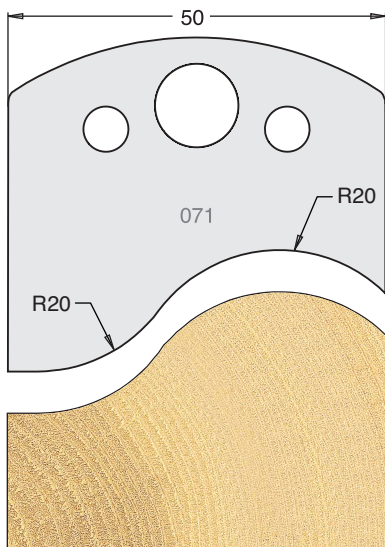

TOOL STEEL MULTI PROFILE CUTTERS - 50X4MM

Knives	IT/33 071 50	£22.60
Limitors	IT/34 071 50	£18.90

Knives	IT/33 072 50	£22.60
Limitors	IT/34 072 50	£18.90

Knives	IT/33 073 50	£22.60
Limitors	IT/34 073 50	£18.90