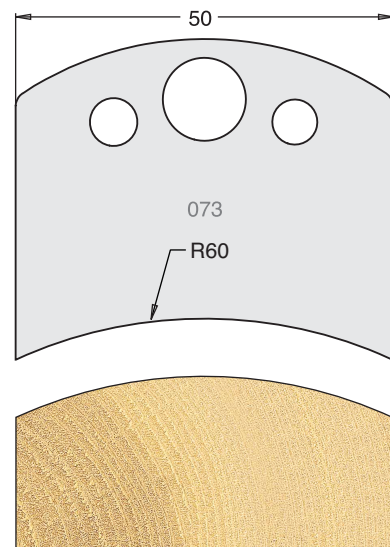

TOOL STEEL MULTI PROFILE CUTTERS - 50X4MM

Knives	IT/33 071 50	£22.60
Limitors	IT/34 071 50	£18.90

Knives	IT/33 072 50	£22.60
Limitors	IT/34 072 50	£18.90

Knives	IT/33 073 50	£22.60
Limitors	IT/34 073 50	£18.90