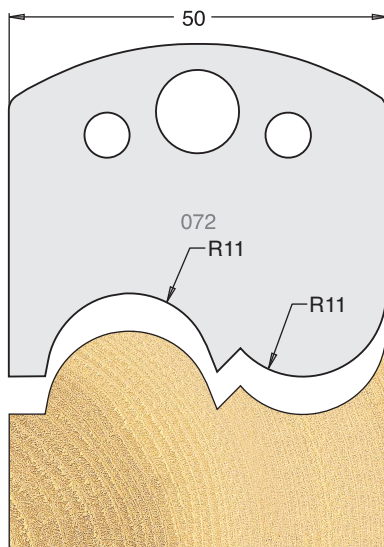

TOOL STEEL MULTI PROFILE CUTTERS - 50X4MM

Knives	IT/33 071 50	£22.60
Limitors	IT/34 071 50	£18.90

Knives	IT/33 072 50	£22.60
Limitors	IT/34 072 50	£18.90

Knives	IT/33 073 50	£22.60
Limitors	IT/34 073 50	£18.90