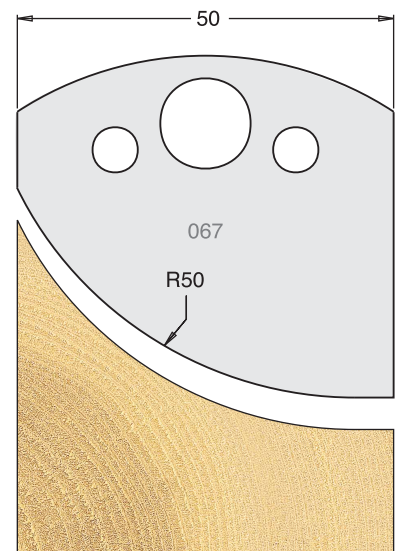

TOOL STEEL MULTI PROFILE CUTTERS - 50X4MM

Knives	IT/33 062 50	£22.60
Limitors	IT/34 062 50	£18.90

Knives	IT/33 063 50	£22.60
Limitors	IT/34 063 50	£18.90

Knives	IT/33 064 50	£22.60
Limitors	IT/34 064 50	£18.90

Knives	IT/33 065 50	£22.60
Limitors	IT/34 065 50	£18.90

Knives	IT/33 066 50	£22.60
Limitors	IT/34 066 50	£18.90

Knives	IT/33 067 50	£22.60
Limitors	IT/34 067 50	£18.90

Knives	IT/33 068 50	£22.60
Limitors	IT/34 068 50	£18.90