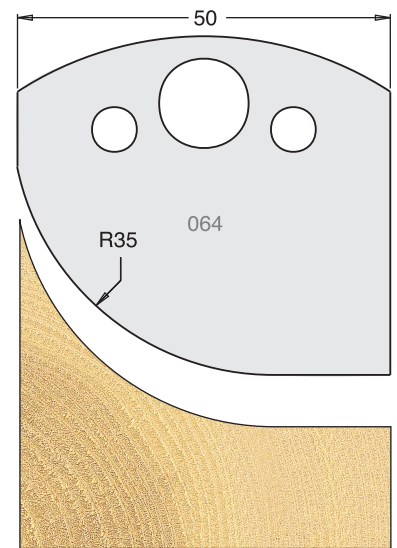

TOOL STEEL MULTI PROFILE CUTTERS - 50X4MM

Knives	IT/33 062 50	£22.60
Limitors	IT/34 062 50	£18.90

Knives	IT/33 063 50	£22.60
Limitors	IT/34 063 50	£18.90

Knives	IT/33 064 50	£22.60
Limitors	IT/34 064 50	£18.90

Knives	IT/33 065 50	£22.60
Limitors	IT/34 065 50	£18.90

Knives	IT/33 066 50	£22.60
Limitors	IT/34 066 50	£18.90

Knives	IT/33 067 50	£22.60
Limitors	IT/34 067 50	£18.90

Knives	IT/33 068 50	£22.60
Limitors	IT/34 068 50	£18.90