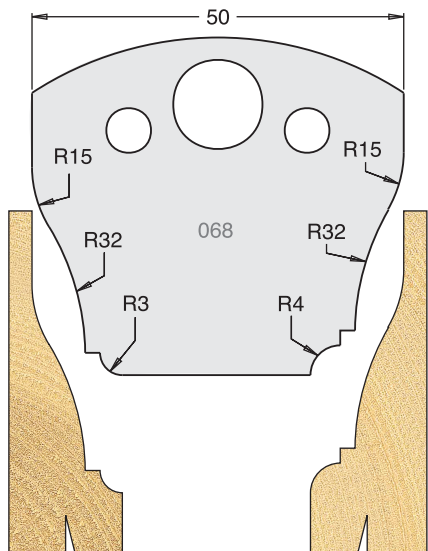

Knives	IT/33 068 50	£22.60
Limitors	IT/34 068 50	£18.90