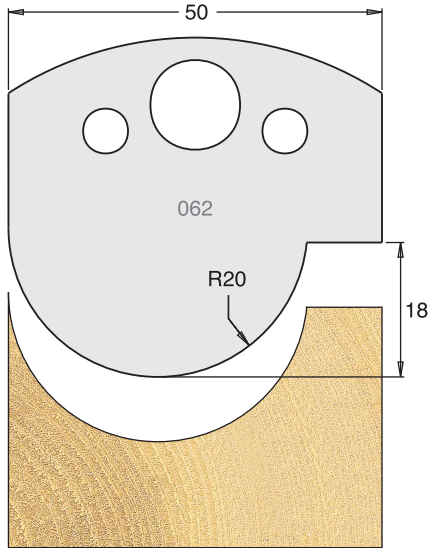

TOOL STEEL MULTI PROFILE CUTTERS - 50X4MM

Knives	IT/33 062 50	£22.60
Limitors	IT/34 062 50	£18.90

Knives	IT/33 063 50	£22.60
Limitors	IT/34 063 50	£18.90

Knives	IT/33 064 50	£22.60
Limitors	IT/34 064 50	£18.90