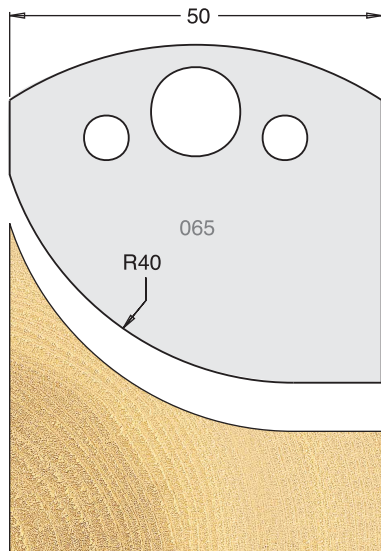

TOOL STEEL MULTI PROFILE CUTTERS - 50X4MM

Knives	IT/33 062 50	£22.60
Limitors	IT/34 062 50	£18.90

Knives	IT/33 063 50	£22.60
Limitors	IT/34 063 50	£18.90

Knives	IT/33 064 50	£22.60
Limitors	IT/34 064 50	£18.90

Knives	IT/33 065 50	£22.60
Limitors	IT/34 065 50	£18.90

Knives	IT/33 066 50	£22.60
Limitors	IT/34 066 50	£18.90

Knives	IT/33 067 50	£22.60
Limitors	IT/34 067 50	£18.90

Knives	IT/33 068 50	£22.60
Limitors	IT/34 068 50	£18.90