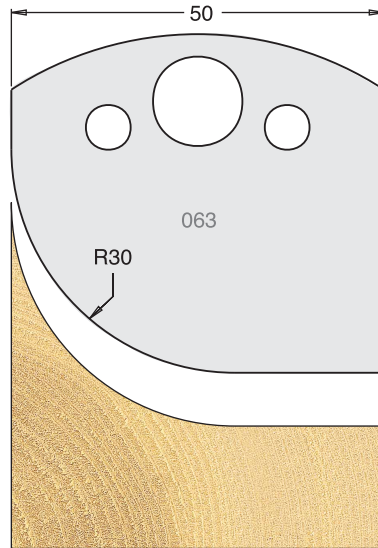

TOOL STEEL MULTI PROFILE CUTTERS - 50X4MM

Knives	IT/33 062 50	£22.60
Limitors	IT/34 062 50	£18.90

Knives	IT/33 063 50	£22.60
Limitors	IT/34 063 50	£18.90

Knives	IT/33 064 50	£22.60
Limitors	IT/34 064 50	£18.90

Knives	IT/33 065 50	£22.60
Limitors	IT/34 065 50	£18.90

Knives	IT/33 066 50	£22.60
Limitors	IT/34 066 50	£18.90

Knives	IT/33 067 50	£22.60
Limitors	IT/34 067 50	£18.90

Knives	IT/33 068 50	£22.60
Limitors	IT/34 068 50	£18.90