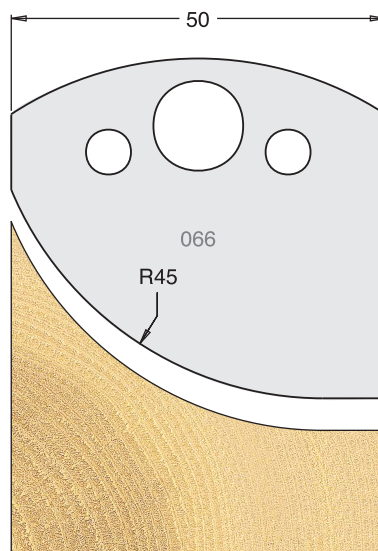

TOOL STEEL MULTI PROFILE CUTTERS - 50X4MM

Knives	IT/33 062 50	£22.60
Limitors	IT/34 062 50	£18.90

Knives	IT/33 063 50	£22.60
Limitors	IT/34 063 50	£18.90

Knives	IT/33 064 50	£22.60
Limitors	IT/34 064 50	£18.90

Knives	IT/33 065 50	£22.60
Limitors	IT/34 065 50	£18.90

Knives	IT/33 066 50	£22.60
Limitors	IT/34 066 50	£18.90

Knives	IT/33 067 50	£22.60
Limitors	IT/34 067 50	£18.90

Knives	IT/33 068 50	£22.60
Limitors	IT/34 068 50	£18.90