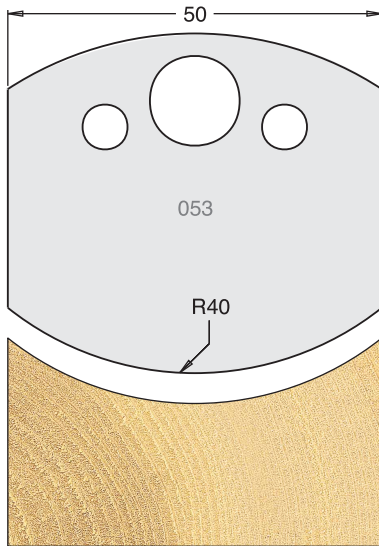

All drawings are actual size

Not normally held in stock, delivery in a short time.

TOOL STEEL MULTI PROFILE CUTTERS - 50X4MM

Knives	IT/33 053 50	£22.60
Limitors	IT/34 053 50	£18.90

Knives	IT/33 054 50	£22.60
Limitors	IT/34 054 50	£18.90