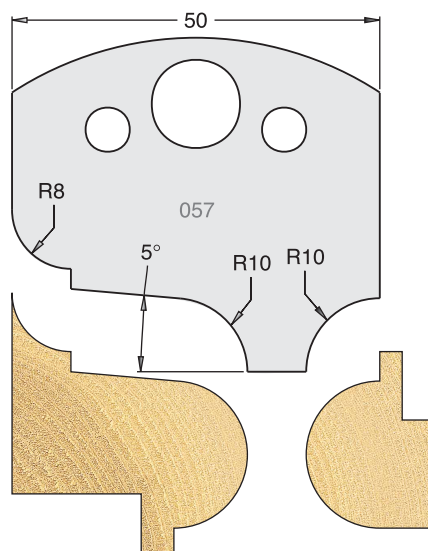

All drawings are actual size

Not normally held in stock, delivery in a short time.

TOOL STEEL MULTI PROFILE CUTTERS - 50X4MM

Knives	IT/33 053 50	£22.60
Limitors	IT/34 053 50	£18.90

Knives	IT/33 054 50	£22.60
Limitors	IT/34 054 50	£18.90

Knives	IT/33 055 50	£22.60
Limitors	IT/34 055 50	£18.90

Knives	IT/33 056 50	£22.60
Limitors	IT/34 056 50	£18.90

Knives	IT/33 057 50	£22.60
Limitors	IT/34 057 50	£18.90

Knives	IT/33 058 50	£22.60
Limitors	IT/34 058 50	£18.90