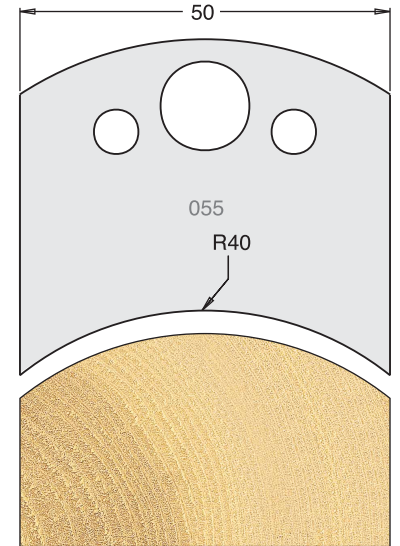

All drawings are actual size

Not normally held in stock, delivery in a short time.

TOOL STEEL MULTI PROFILE CUTTERS - 50X4MM

Knives	IT/33 053 50	£22.60
Limitors	IT/34 053 50	£18.90

Knives	IT/33 054 50	£22.60
Limitors	IT/34 054 50	£18.90