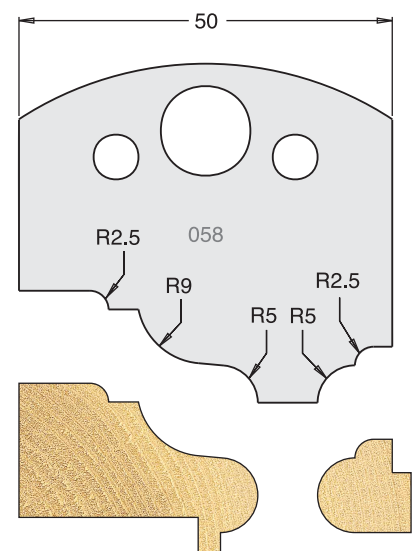

All drawings are actual size

Not normally held in stock, delivery in a short time.

TOOL STEEL MULTI PROFILE CUTTERS - 50X4MM

Knives	IT/33 053 50	£22.60
Limitors	IT/34 053 50	£18.90

Knives	IT/33 054 50	£22.60
Limitors	IT/34 054 50	£18.90

Knives	IT/33 055 50	£22.60
Limitors	IT/34 055 50	£18.90

Knives	IT/33 056 50	£22.60
Limitors	IT/34 056 50	£18.90

Knives	IT/33 057 50	£22.60
Limitors	IT/34 057 50	£18.90

Knives	IT/33 058 50	£22.60
Limitors	IT/34 058 50	£18.90