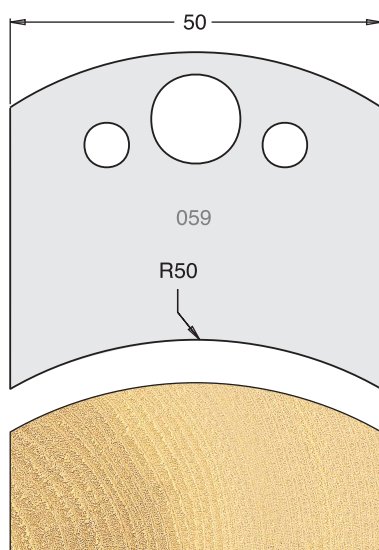

Knives	IT/33 059 50	£22.60
Limitors	IT/34 059 50	£18.90