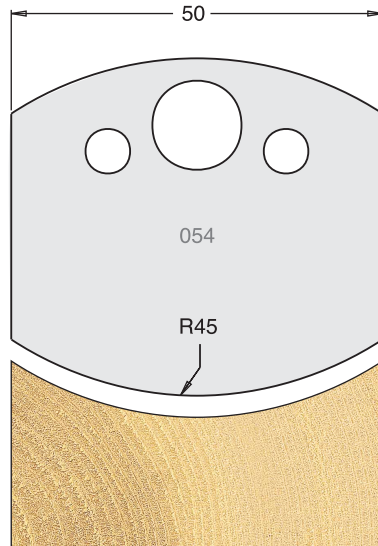

All drawings are actual size

Not normally held in stock, delivery in a short time.

TOOL STEEL MULTI PROFILE CUTTERS - 50X4MM

Knives	IT/33 053 50	£22.60
Limitors	IT/34 053 50	£18.90

Knives	IT/33 054 50	£22.60
Limitors	IT/34 054 50	£18.90