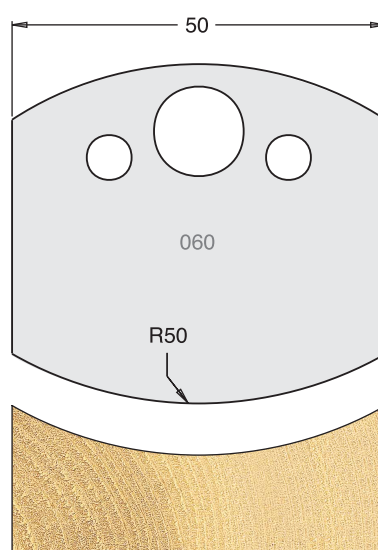

Knives	IT/33 060 50	£22.60
Limitors	IT/34 060 50	£18.90