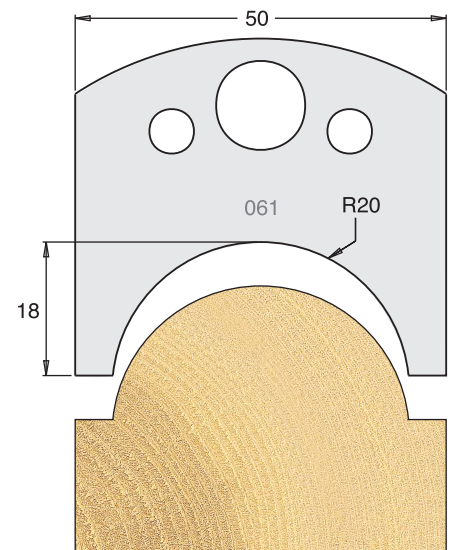

Knives	IT/33 061 50	£22.60
Limitors	IT/34 061 50	£18.90

All blades sold as a pair

All prices are exclusive of VAT