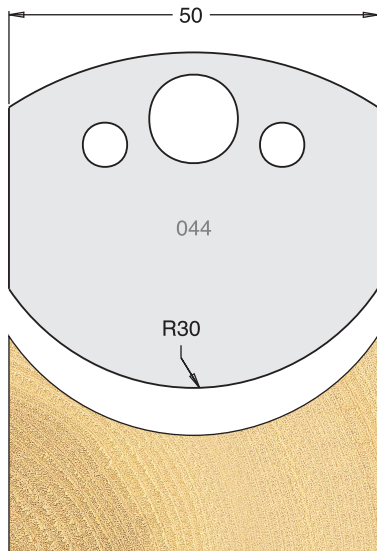

## TOOL STEEL MULTI PROFILE CUTTERS - 50X4MM

<b>Knives</b>	IT/33 044 50	£22.60
<b>Limitors</b>	IT/34 044 50	£18.90

<b>Knives</b>	IT/33 045 50	£22.60
<b>Limitors</b>	IT/34 045 50	£18.90

<b>Knives</b>	IT/33 046 50	£22.60
<b>Limitors</b>	IT/34 046 50	£18.90

<b>Knives</b>	IT/33 047 50	£22.60
<b>Limitors</b>	IT/34 047 50	£18.90

<b>Knives</b>	IT/33 048 50	£22.60
<b>Limitors</b>	IT/34 048 50	£18.90

<b>Knives</b>	IT/33 049 50	£22.60
<b>Limitors</b>	IT/34 049 50	£18.90