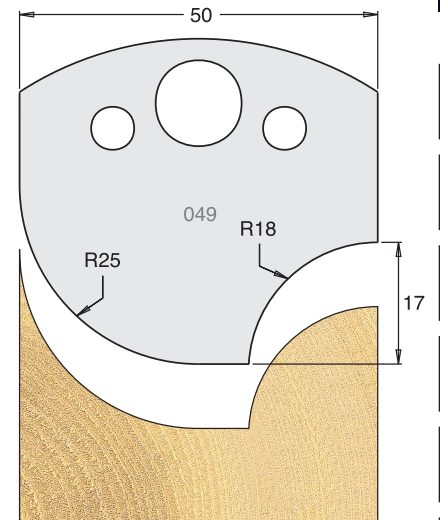

## TOOL STEEL MULTI PROFILE CUTTERS - 50X4MM

<b>Knives</b>	IT/33 044 50	£22.60
<b>Limitors</b>	IT/34 044 50	£18.90

<b>Knives</b>	IT/33 045 50	£22.60
<b>Limitors</b>	IT/34 045 50	£18.90

<b>Knives</b>	IT/33 046 50	£22.60
<b>Limitors</b>	IT/34 046 50	£18.90

<b>Knives</b>	IT/33 047 50	£22.60
<b>Limitors</b>	IT/34 047 50	£18.90

<b>Knives</b>	IT/33 048 50	£22.60
<b>Limitors</b>	IT/34 048 50	£18.90

<b>Knives</b>	IT/33 049 50	£22.60
<b>Limitors</b>	IT/34 049 50	£18.90