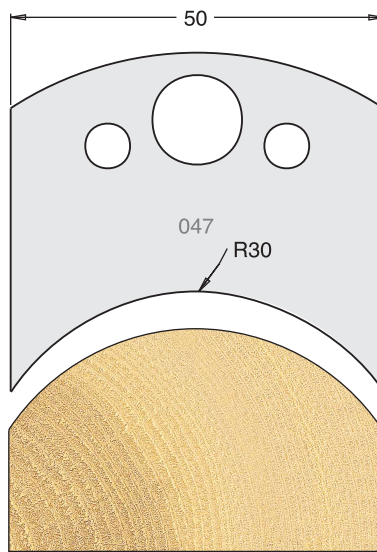

## TOOL STEEL MULTI PROFILE CUTTERS - 50X4MM

<b>Knives</b>	IT/33 044 50	£22.60
<b>Limitors</b>	IT/34 044 50	£18.90

<b>Knives</b>	IT/33 045 50	£22.60
<b>Limitors</b>	IT/34 045 50	£18.90

<b>Knives</b>	IT/33 046 50	£22.60
<b>Limitors</b>	IT/34 046 50	£18.90

<b>Knives</b>	IT/33 047 50	£22.60
<b>Limitors</b>	IT/34 047 50	£18.90

<b>Knives</b>	IT/33 048 50	£22.60
<b>Limitors</b>	IT/34 048 50	£18.90

<b>Knives</b>	IT/33 049 50	£22.60
<b>Limitors</b>	IT/34 049 50	£18.90