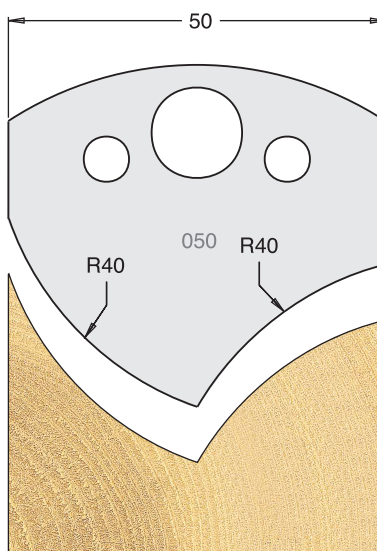

## TOOL STEEL MULTI PROFILE CUTTERS - 50X4MM

<b>Knives</b>	IT/33 044 50	£22.60
<b>Limitors</b>	IT/34 044 50	£18.90

<b>Knives</b>	IT/33 045 50	£22.60
<b>Limitors</b>	IT/34 045 50	£18.90

<b>Knives</b>	IT/33 046 50	£22.60
<b>Limitors</b>	IT/34 046 50	£18.90

<b>Knives</b>	IT/33 047 50	£22.60
<b>Limitors</b>	IT/34 047 50	£18.90

<b>Knives</b>	IT/33 048 50	£22.60
<b>Limitors</b>	IT/34 048 50	£18.90

<b>Knives</b>	IT/33 049 50	£22.60
<b>Limitors</b>	IT/34 049 50	£18.90