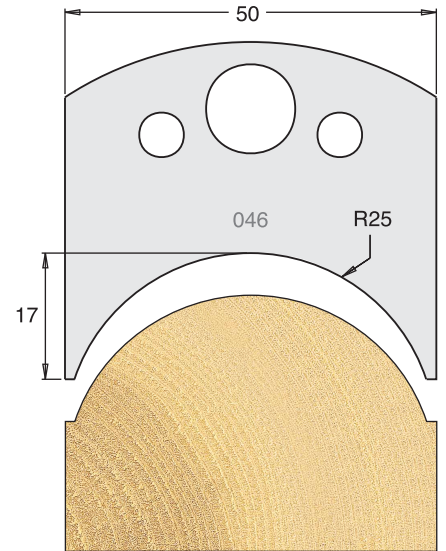

## TOOL STEEL MULTI PROFILE CUTTERS - 50X4MM

<b>Knives</b>	IT/33 044 50	£22.60
<b>Limitors</b>	IT/34 044 50	£18.90

<b>Knives</b>	IT/33 045 50	£22.60
<b>Limitors</b>	IT/34 045 50	£18.90

<b>Knives</b>	IT/33 046 50	£22.60
<b>Limitors</b>	IT/34 046 50	£18.90

<b>Knives</b>	IT/33 047 50	£22.60
<b>Limitors</b>	IT/34 047 50	£18.90

<b>Knives</b>	IT/33 048 50	£22.60
<b>Limitors</b>	IT/34 048 50	£18.90

<b>Knives</b>	IT/33 049 50	£22.60
<b>Limitors</b>	IT/34 049 50	£18.90