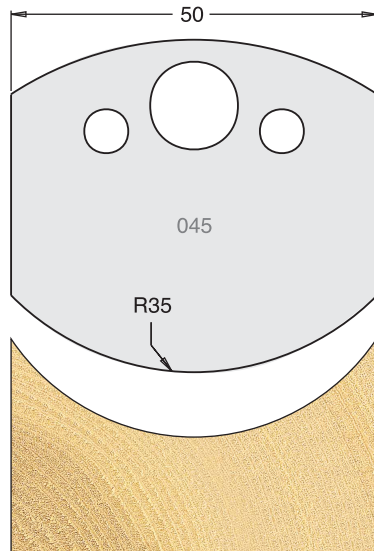

## TOOL STEEL MULTI PROFILE CUTTERS - 50X4MM

<b>Knives</b>	IT/33 044 50	£22.60
<b>Limitors</b>	IT/34 044 50	£18.90

<b>Knives</b>	IT/33 045 50	£22.60
<b>Limitors</b>	IT/34 045 50	£18.90

<b>Knives</b>	IT/33 046 50	£22.60
<b>Limitors</b>	IT/34 046 50	£18.90

<b>Knives</b>	IT/33 047 50	£22.60
<b>Limitors</b>	IT/34 047 50	£18.90

<b>Knives</b>	IT/33 048 50	£22.60
<b>Limitors</b>	IT/34 048 50	£18.90

<b>Knives</b>	IT/33 049 50	£22.60
<b>Limitors</b>	IT/34 049 50	£18.90