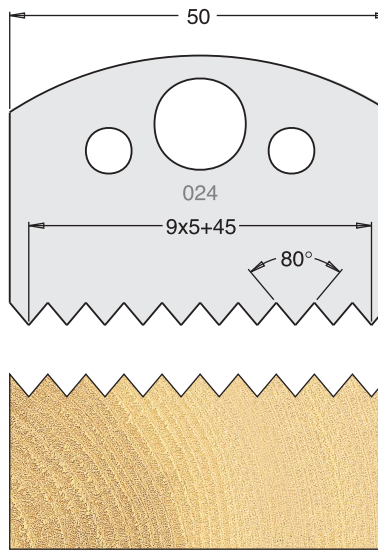

Knives	IT/33 024 50	£22.60
Limitors	IT/34 024 50	£18.90