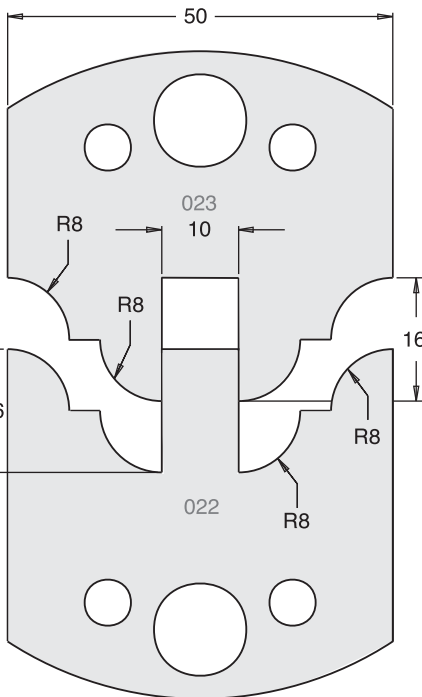

Knives	IT/33 022 50	£22.60
Limitors	IT/34 022 50	£18.90