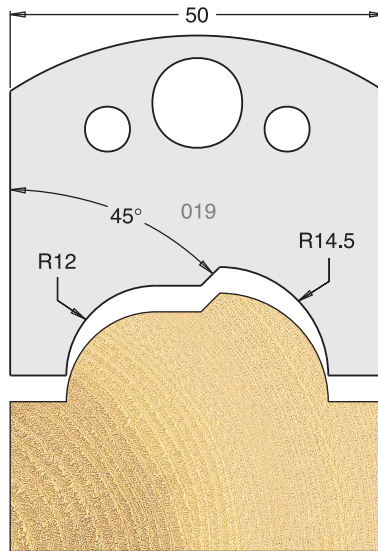

Not normally held in stock, delivery in a short time.

**TOOL STEEL MULTI PROFILE CUTTERS - 50X4MM**

<b>Knives</b>	IT/33 018 50	£22.60
<b>Limitors</b>	IT/34 018 50	£18.90

<b>Knives</b>	IT/33 019 50	£22.60
<b>Limitors</b>	IT/34 019 50	£18.90

<b>Knives</b>	IT/33 020 50	£22.60
<b>Limitors</b>	IT/34 020 50	£18.90

<b>Knives</b>	IT/33 022 50	£22.60
<b>Limitors</b>	IT/34 022 50	£18.90

<b>Knives</b>	IT/33 022 50	£22.60
<b>Limitors</b>	IT/34 022 50	£18.90