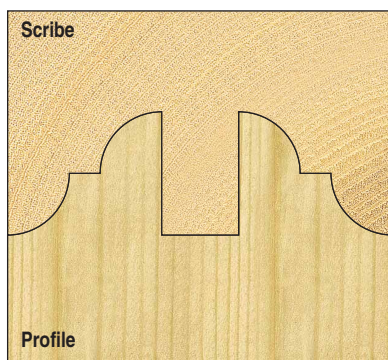

Knives	IT/33 022 50	£22.60
Limitors	IT/34 022 50	£18.90