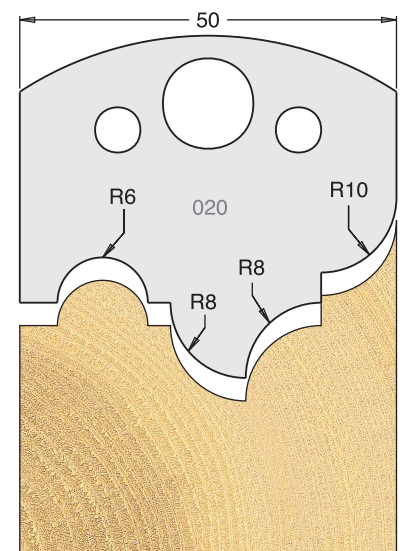

Not normally held in stock, delivery in a short time.

**TOOL STEEL MULTI PROFILE CUTTERS - 50X4MM**

<b>Knives</b>	IT/33 018 50	£22.60
<b>Limitors</b>	IT/34 018 50	£18.90

<b>Knives</b>	IT/33 019 50	£22.60
<b>Limitors</b>	IT/34 019 50	£18.90

<b>Knives</b>	IT/33 020 50	£22.60
<b>Limitors</b>	IT/34 020 50	£18.90

<b>Knives</b>	IT/33 022 50	£22.60
<b>Limitors</b>	IT/34 022 50	£18.90

<b>Knives</b>	IT/33 022 50	£22.60
<b>Limitors</b>	IT/34 022 50	£18.90