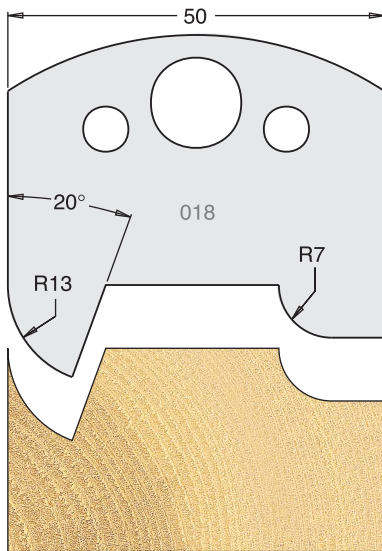

Not normally held in stock, delivery in a short time.

**TOOL STEEL MULTI PROFILE CUTTERS - 50X4MM**

<b>Knives</b>	IT/33 018 50	£22.60
<b>Limitors</b>	IT/34 018 50	£18.90

<b>Knives</b>	IT/33 019 50	£22.60
<b>Limitors</b>	IT/34 019 50	£18.90

<b>Knives</b>	IT/33 020 50	£22.60
<b>Limitors</b>	IT/34 020 50	£18.90

<b>Knives</b>	IT/33 022 50	£22.60
<b>Limitors</b>	IT/34 022 50	£18.90

<b>Knives</b>	IT/33 022 50	£22.60
<b>Limitors</b>	IT/34 022 50	£18.90