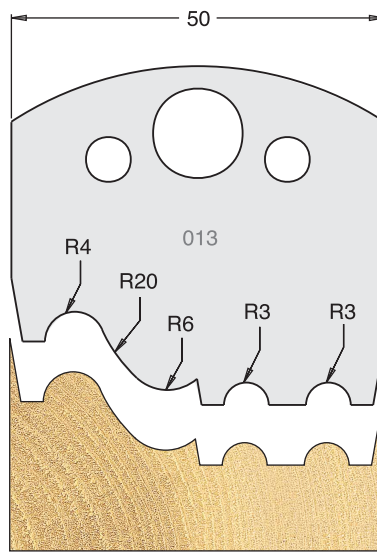

TOOL STEEL MULTI PROFILE CUTTERS - 50X4MM

Knives	IT/33 009 50	£22.60
Limitors	IT/34 009 50	£18.90

Knives	IT/33 010 50	£22.60
Limitors	IT/34 010 50	£18.90

Knives	IT/33 011 50	£22.60
Limitors	IT/34 011 50	£18.90

Knives	IT/33 012 50	£22.60
Limitors	IT/34 012 50	£18.90

Knives	IT/33 013 50	£22.60
Limitors	IT/34 013 50	£18.90

Knives	IT/33 014 50	£22.60
Limitors	IT/34 014 50	£18.90

Knives	IT/33 015 50	£22.60
Limitors	IT/34 015 50	£18.90