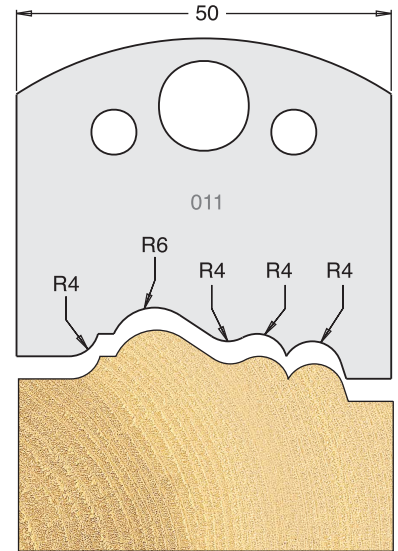

TOOL STEEL MULTI PROFILE CUTTERS - 50X4MM

Knives	IT/33 009 50	£22.60
Limitors	IT/34 009 50	£18.90

Knives	IT/33 010 50	£22.60
Limitors	IT/34 010 50	£18.90

Knives	IT/33 011 50	£22.60
Limitors	IT/34 011 50	£18.90

Knives	IT/33 012 50	£22.60
Limitors	IT/34 012 50	£18.90

Knives	IT/33 013 50	£22.60
Limitors	IT/34 013 50	£18.90

Knives	IT/33 014 50	£22.60
Limitors	IT/34 014 50	£18.90

Knives	IT/33 015 50	£22.60
Limitors	IT/34 015 50	£18.90