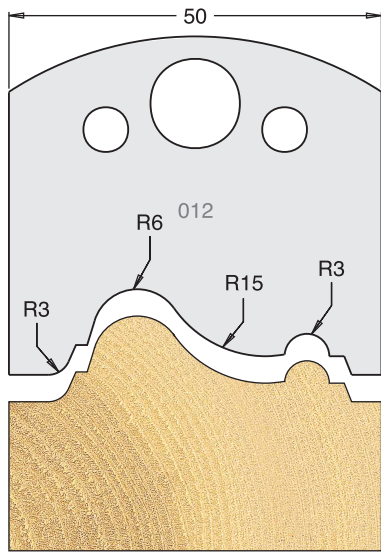

TOOL STEEL MULTI PROFILE CUTTERS - 50X4MM

Knives	IT/33 009 50	£22.60
Limitors	IT/34 009 50	£18.90

Knives	IT/33 010 50	£22.60
Limitors	IT/34 010 50	£18.90

Knives	IT/33 011 50	£22.60
Limitors	IT/34 011 50	£18.90

Knives	IT/33 012 50	£22.60
Limitors	IT/34 012 50	£18.90

Knives	IT/33 013 50	£22.60
Limitors	IT/34 013 50	£18.90

Knives	IT/33 014 50	£22.60
Limitors	IT/34 014 50	£18.90

Knives	IT/33 015 50	£22.60
Limitors	IT/34 015 50	£18.90