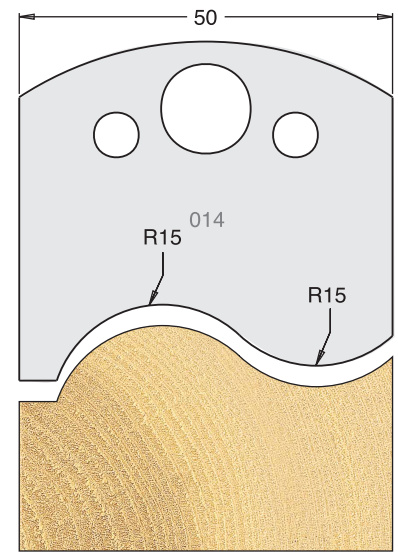

TOOL STEEL MULTI PROFILE CUTTERS - 50X4MM

Knives	IT/33 009 50	£22.60
Limitors	IT/34 009 50	£18.90

Knives	IT/33 010 50	£22.60
Limitors	IT/34 010 50	£18.90

Knives	IT/33 011 50	£22.60
Limitors	IT/34 011 50	£18.90

Knives	IT/33 012 50	£22.60
Limitors	IT/34 012 50	£18.90

Knives	IT/33 013 50	£22.60
Limitors	IT/34 013 50	£18.90

Knives	IT/33 014 50	£22.60
Limitors	IT/34 014 50	£18.90

Knives	IT/33 015 50	£22.60
Limitors	IT/34 015 50	£18.90