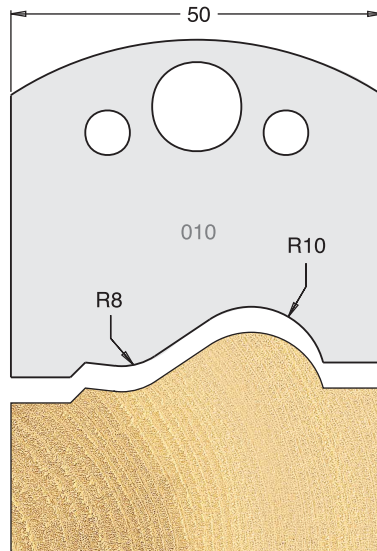

TOOL STEEL MULTI PROFILE CUTTERS - 50X4MM

Knives	IT/33 009 50	£22.60
Limitors	IT/34 009 50	£18.90

Knives	IT/33 010 50	£22.60
Limitors	IT/34 010 50	£18.90

Knives	IT/33 011 50	£22.60
Limitors	IT/34 011 50	£18.90