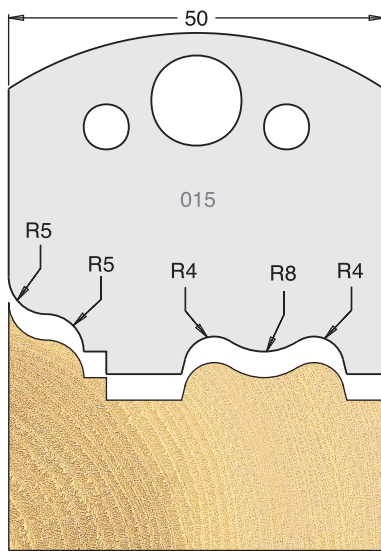

TOOL STEEL MULTI PROFILE CUTTERS - 50X4MM

Knives	IT/33 009 50	£22.60
Limitors	IT/34 009 50	£18.90

Knives	IT/33 010 50	£22.60
Limitors	IT/34 010 50	£18.90

Knives	IT/33 011 50	£22.60
Limitors	IT/34 011 50	£18.90

Knives	IT/33 012 50	£22.60
Limitors	IT/34 012 50	£18.90

Knives	IT/33 013 50	£22.60
Limitors	IT/34 013 50	£18.90

Knives	IT/33 014 50	£22.60
Limitors	IT/34 014 50	£18.90

Knives	IT/33 015 50	£22.60
Limitors	IT/34 015 50	£18.90