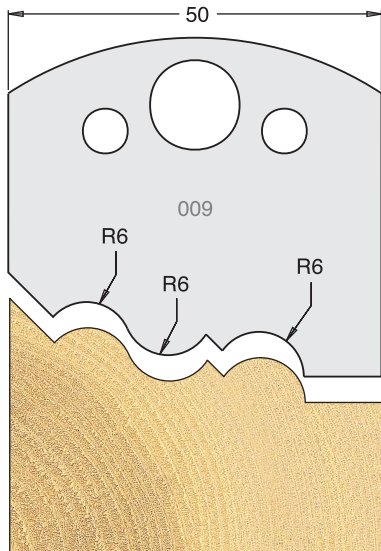

TOOL STEEL MULTI PROFILE CUTTERS - 50X4MM

Knives	IT/33 009 50	£22.60
Limitors	IT/34 009 50	£18.90

Knives	IT/33 010 50	£22.60
Limitors	IT/34 010 50	£18.90

Knives	IT/33 011 50	£22.60
Limitors	IT/34 011 50	£18.90

Knives	IT/33 012 50	£22.60
Limitors	IT/34 012 50	£18.90

Knives	IT/33 013 50	£22.60
Limitors	IT/34 013 50	£18.90

Knives	IT/33 014 50	£22.60
Limitors	IT/34 014 50	£18.90

Knives	IT/33 015 50	£22.60
Limitors	IT/34 015 50	£18.90