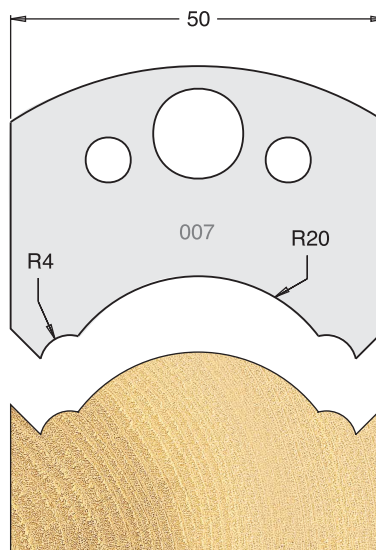

Knives	IT/33 007 50	£22.60
Limitors	IT/34 007 50	£18.90