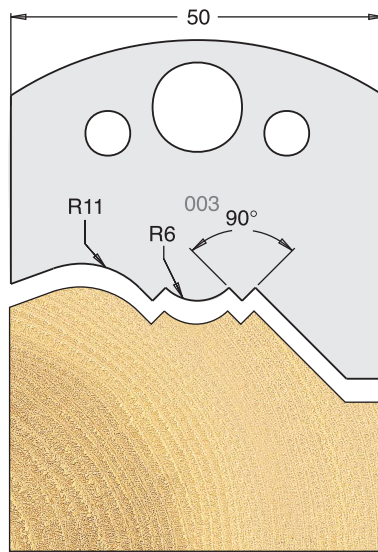

Knives	IT/33 003 50	£22.60
Limitors	IT/34 003 50	£18.90