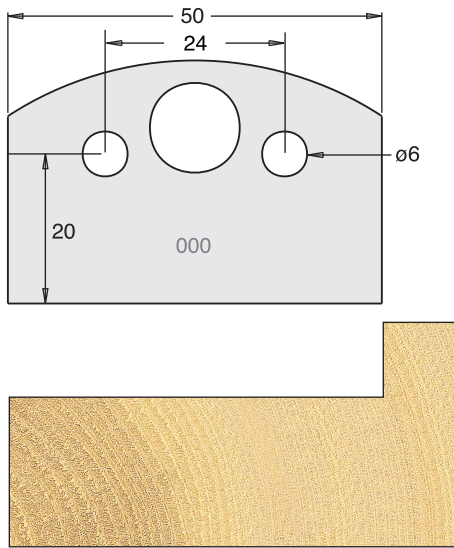

Not normally held in stock, delivery in a short time.

TOOL STEEL MULTI PROFILE CUTTERS - 50X4MM

Knives	IT/33 000 50	£14.60
Limitors	IT/34 000 50	£12.50

Knives	IT/33 001 50	£22.60
Limitors	IT/34 001 50	£18.90