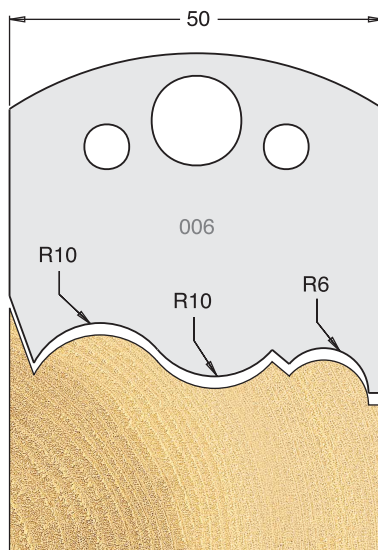

Knives	IT/33 002 50	£22.60
Limitors	IT/34 002 50	£18.90

Knives	IT/33 003 50	£22.60
Limitors	IT/34 003 50	£18.90

Knives	IT/33 004 50	£22.60
Limitors	IT/34 004 50	£18.90

Knives	IT/33 005 50	£22.60
Limitors	IT/34 005 50	£18.90