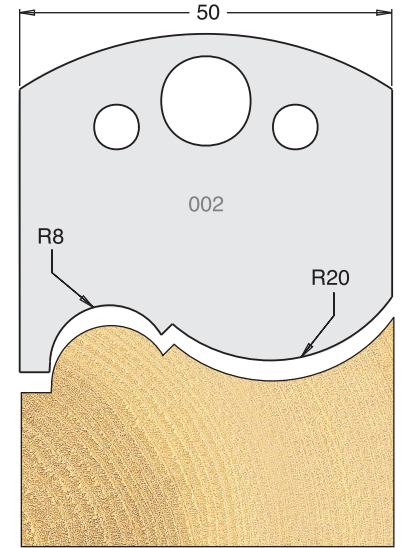

Not normally held in stock, delivery in a short time.

TOOL STEEL MULTI PROFILE CUTTERS - 50X4MM

Knives	IT/33 000 50	£14.60
Limitors	IT/34 000 50	£12.50

Knives	IT/33 001 50	£22.60
Limitors	IT/34 001 50	£18.90

Knives	IT/33 002 50	£22.60
Limitors	IT/34 002 50	£18.90

Knives	IT/33 003 50	£22.60
Limitors	IT/34 003 50	£18.90

Knives	IT/33 004 50	£22.60
Limitors	IT/34 004 50	£18.90

Knives	IT/33 005 50	£22.60
Limitors	IT/34 005 50	£18.90