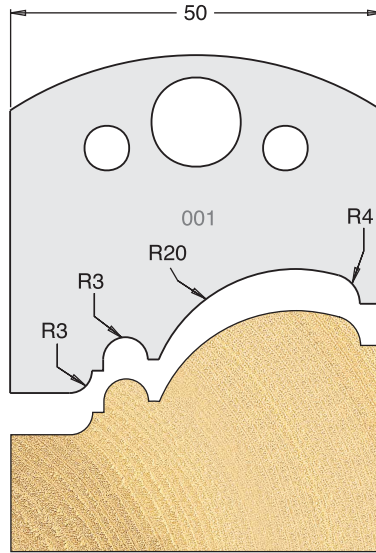

Not normally held in stock, delivery in a short time.

TOOL STEEL MULTI PROFILE CUTTERS - 50X4MM

Knives	IT/33 000 50	£14.60
Limitors	IT/34 000 50	£12.50

Knives	IT/33 001 50	£22.60
Limitors	IT/34 001 50	£18.90

Knives	IT/33 002 50	£22.60
Limitors	IT/34 002 50	£18.90

Knives	IT/33 003 50	£22.60
Limitors	IT/34 003 50	£18.90

Knives	IT/33 004 50	£22.60
Limitors	IT/34 004 50	£18.90

Knives	IT/33 005 50	£22.60
Limitors	IT/34 005 50	£18.90