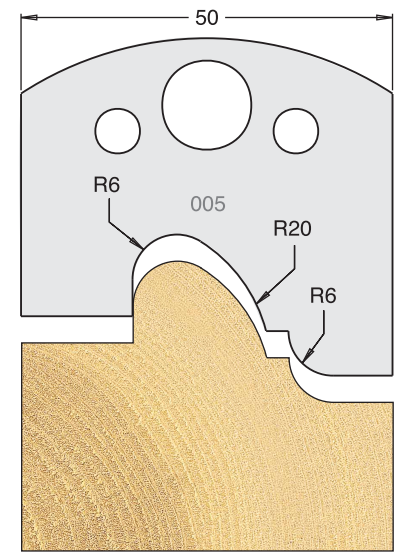

Not normally held in stock, delivery in a short time.

TOOL STEEL MULTI PROFILE CUTTERS - 50X4MM

Knives	IT/33 000 50	£14.60
Limitors	IT/34 000 50	£12.50

Knives	IT/33 001 50	£22.60
Limitors	IT/34 001 50	£18.90

Knives	IT/33 002 50	£22.60
Limitors	IT/34 002 50	£18.90

Knives	IT/33 003 50	£22.60
Limitors	IT/34 003 50	£18.90

Knives	IT/33 004 50	£22.60
Limitors	IT/34 004 50	£18.90

Knives	IT/33 005 50	£22.60
Limitors	IT/34 005 50	£18.90