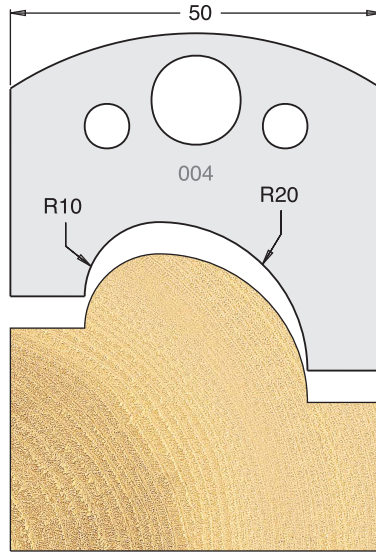

Not normally held in stock, delivery in a short time.

TOOL STEEL MULTI PROFILE CUTTERS - 50X4MM

Knives	IT/33 000 50	£14.60
Limitors	IT/34 000 50	£12.50

Knives	IT/33 001 50	£22.60
Limitors	IT/34 001 50	£18.90

Knives	IT/33 002 50	£22.60
Limitors	IT/34 002 50	£18.90

Knives	IT/33 003 50	£22.60
Limitors	IT/34 003 50	£18.90

Knives	IT/33 004 50	£22.60
Limitors	IT/34 004 50	£18.90

Knives	IT/33 005 50	£22.60
Limitors	IT/34 005 50	£18.90