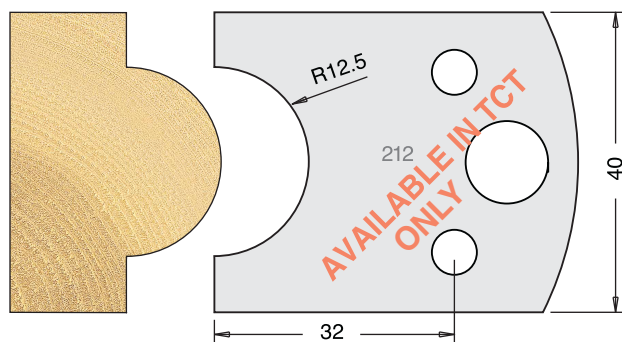

Knives	IT/33 175 40	£9.94
Limitors	IT/34 175 40	£9.38

Knives	IT/33 176 40	£9.94
Limitors	IT/34 176 40	£9.38

Knives	IT/33 177 40	£9.94
Limitors	IT/34 177 40	£9.38

Knives TCT	IT/33 211 42	£35.76
Limitors	IT/34 211 40	£22.94