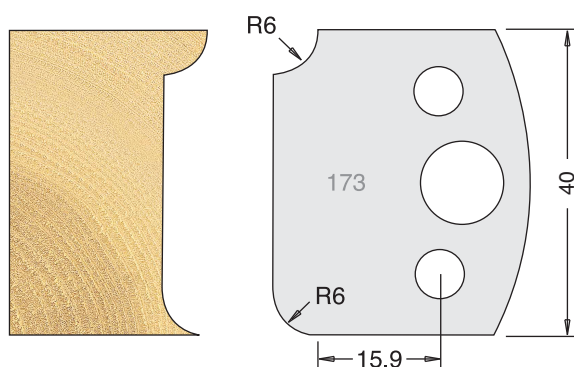

TOOL STEEL MULTI PROFILE CUTTERS - 40X4MM

Knives	IT/33 172 40	£9.94
Limitors	IT/34 172 40	£9.38

Knives	IT/33 173 40	£9.94
Limitors	IT/34 173 40	£9.38

Knives	IT/33 174 40	£9.94
Limitors	IT/34 174 40	£9.38

Knives	IT/33 175 40	£9.94
Limitors	IT/34 175 40	£9.38

Knives	IT/33 176 40	£9.94
Limitors	IT/34 176 40	£9.38

Knives	IT/33 177 40	£9.94
Limitors	IT/34 177 40	£9.38

Knives TCT	IT/33 211 42	£35.76
Limitors	IT/34 211 40	£22.94