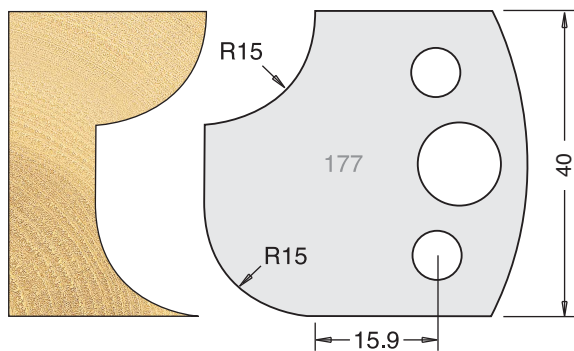

TOOL STEEL MULTI PROFILE CUTTERS - 40X4MM

Knives	IT/33 172 40	£9.94
Limitors	IT/34 172 40	£9.38

Knives	IT/33 173 40	£9.94
Limitors	IT/34 173 40	£9.38

Knives	IT/33 174 40	£9.94
Limitors	IT/34 174 40	£9.38

Knives	IT/33 175 40	£9.94
Limitors	IT/34 175 40	£9.38

Knives	IT/33 176 40	£9.94
Limitors	IT/34 176 40	£9.38

Knives	IT/33 177 40	£9.94
Limitors	IT/34 177 40	£9.38

Knives TCT	IT/33 211 42	£35.76
Limitors	IT/34 211 40	£22.94