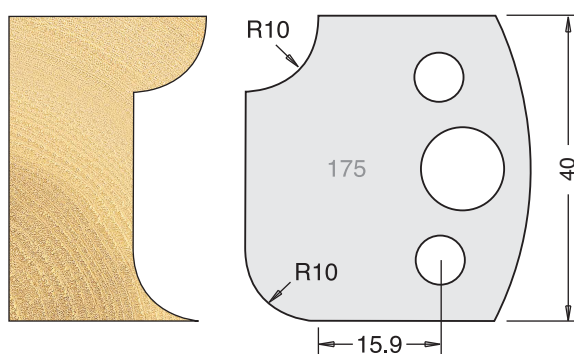

TOOL STEEL MULTI PROFILE CUTTERS - 40X4MM

Knives	IT/33 172 40	£9.94
Limitors	IT/34 172 40	£9.38

Knives	IT/33 173 40	£9.94
Limitors	IT/34 173 40	£9.38

Knives	IT/33 174 40	£9.94
Limitors	IT/34 174 40	£9.38

Knives	IT/33 175 40	£9.94
Limitors	IT/34 175 40	£9.38

Knives	IT/33 176 40	£9.94
Limitors	IT/34 176 40	£9.38

Knives	IT/33 177 40	£9.94
Limitors	IT/34 177 40	£9.38

Knives TCT	IT/33 211 42	£35.76
Limitors	IT/34 211 40	£22.94