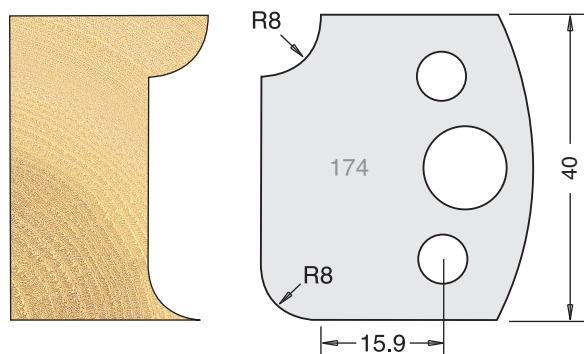

TOOL STEEL MULTI PROFILE CUTTERS - 40X4MM

Knives	IT/33 172 40	£9.94
Limitors	IT/34 172 40	£9.38

Knives	IT/33 173 40	£9.94
Limitors	IT/34 173 40	£9.38

Knives	IT/33 174 40	£9.94
Limitors	IT/34 174 40	£9.38

Knives	IT/33 175 40	£9.94
Limitors	IT/34 175 40	£9.38

Knives	IT/33 176 40	£9.94
Limitors	IT/34 176 40	£9.38

Knives	IT/33 177 40	£9.94
Limitors	IT/34 177 40	£9.38

Knives TCT	IT/33 211 42	£35.76
Limitors	IT/34 211 40	£22.94