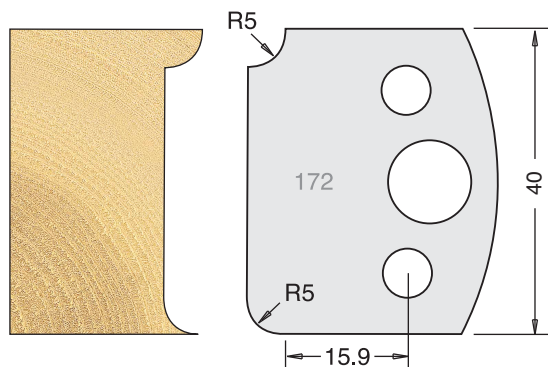

TOOL STEEL MULTI PROFILE CUTTERS - 40X4MM

Knives	IT/33 172 40	£9.94
Limitors	IT/34 172 40	£9.38

Knives	IT/33 173 40	£9.94
Limitors	IT/34 173 40	£9.38

Knives	IT/33 174 40	£9.94
Limitors	IT/34 174 40	£9.38

Knives	IT/33 175 40	£9.94
Limitors	IT/34 175 40	£9.38

Knives	IT/33 176 40	£9.94
Limitors	IT/34 176 40	£9.38

Knives	IT/33 177 40	£9.94
Limitors	IT/34 177 40	£9.38

Knives TCT	IT/33 211 42	£35.76
Limitors	IT/34 211 40	£22.94