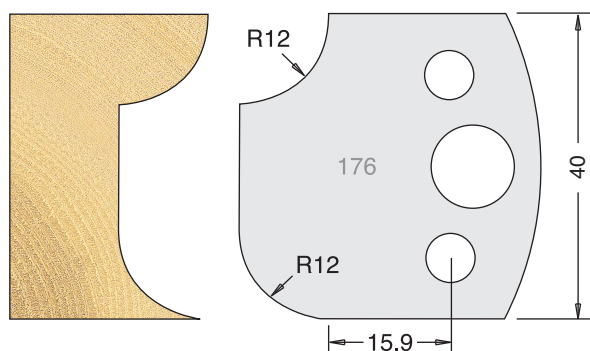

TOOL STEEL MULTI PROFILE CUTTERS - 40X4MM

Knives	IT/33 172 40	£9.94
Limitors	IT/34 172 40	£9.38

Knives	IT/33 173 40	£9.94
Limitors	IT/34 173 40	£9.38

Knives	IT/33 174 40	£9.94
Limitors	IT/34 174 40	£9.38

Knives	IT/33 175 40	£9.94
Limitors	IT/34 175 40	£9.38

Knives	IT/33 176 40	£9.94
Limitors	IT/34 176 40	£9.38

Knives	IT/33 177 40	£9.94
Limitors	IT/34 177 40	£9.38

Knives TCT	IT/33 211 42	£35.76
Limitors	IT/34 211 40	£22.94