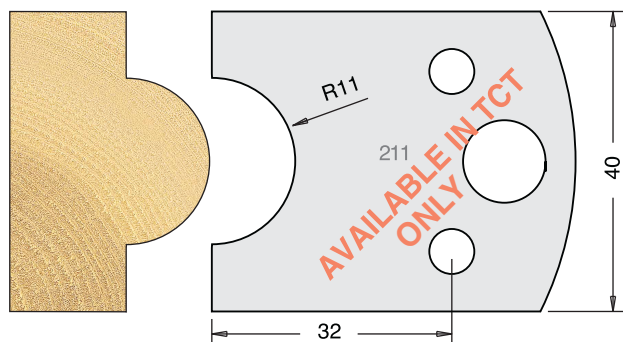

TOOL STEEL MULTI PROFILE CUTTERS - 40X4MM

Knives	IT/33 172 40	£9.94
Limitors	IT/34 172 40	£9.38

Knives	IT/33 173 40	£9.94
Limitors	IT/34 173 40	£9.38

Knives	IT/33 174 40	£9.94
Limitors	IT/34 174 40	£9.38

Knives	IT/33 175 40	£9.94
Limitors	IT/34 175 40	£9.38

Knives	IT/33 176 40	£9.94
Limitors	IT/34 176 40	£9.38

Knives	IT/33 177 40	£9.94
Limitors	IT/34 177 40	£9.38

Knives TCT	IT/33 211 42	£35.76
Limitors	IT/34 211 40	£22.94