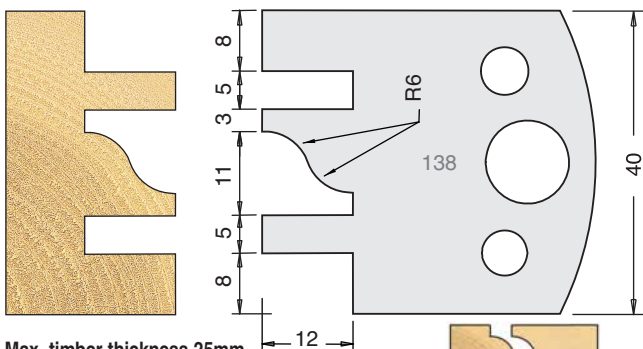

# TOOL STEEL MULTI PROFILE CUTTERS - 40X4MM

Max. timber thickness 25mm

Knives	IT/33 136 40	£15.45
Limitors	IT/34 136 40	£12.14

Max. timber thickness 25mm

Knives	IT/33 137 40	£15.45
Limitors	IT/34 137 40	£12.14

Max. timber thickness 25mm

Knives	IT/33 138 40	£15.45
Limitors	IT/34 138 40	£12.14

Max. timber thickness 25mm

Knives	IT/33 139 40	£15.45
Limitors	IT/34 139 40	£12.14

Knives	IT/33 140 40	£15.45
Limitors	IT/34 140 40	£12.14