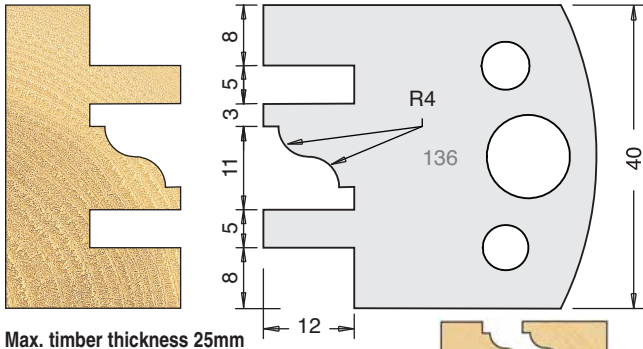

# TOOL STEEL MULTI PROFILE CUTTERS - 40X4MM

Max. timber thickness 25mm

Knives	IT/33 136 40	£15.45
Limitors	IT/34 136 40	£12.14

Max. timber thickness 25mm

Knives	IT/33 137 40	£15.45
Limitors	IT/34 137 40	£12.14

Max. timber thickness 25mm

Knives	IT/33 138 40	£15.45
Limitors	IT/34 138 40	£12.14

Max. timber thickness 25mm

Knives	IT/33 139 40	£15.45
Limitors	IT/34 139 40	£12.14

Knives	IT/33 140 40	£15.45
Limitors	IT/34 140 40	£12.14