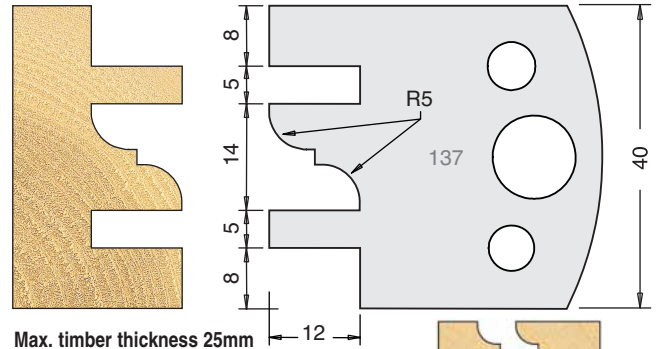

# TOOL STEEL MULTI PROFILE CUTTERS - 40X4MM

Max. timber thickness 25mm

Knives	IT/33 136 40	£15.45
Limitors	IT/34 136 40	£12.14

Max. timber thickness 25mm

Knives	IT/33 137 40	£15.45
Limitors	IT/34 137 40	£12.14

Max. timber thickness 25mm

Knives	IT/33 138 40	£15.45
Limitors	IT/34 138 40	£12.14

Max. timber thickness 25mm

Knives	IT/33 139 40	£15.45
Limitors	IT/34 139 40	£12.14

Knives	IT/33 140 40	£15.45
Limitors	IT/34 140 40	£12.14