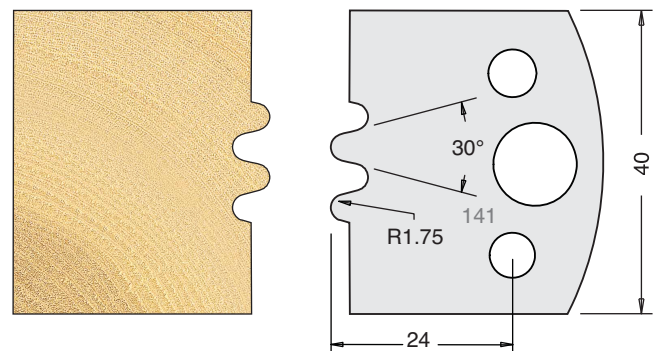

Max. timber thickness 25mm

Knives	IT/33 138 40	£15.45
Limitors	IT/34 138 40	£12.14

Max. timber thickness 25mm

Knives	IT/33 139 40	£15.45
Limitors	IT/34 139 40	£12.14

Knives	IT/33 140 40	£15.45
Limitors	IT/34 140 40	£12.14