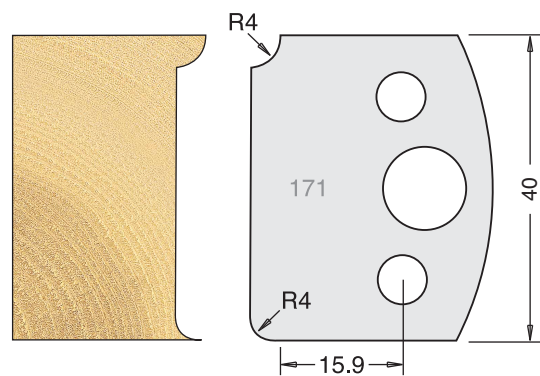

Knives	IT/33 171 40	£9.94
Limitors	IT/34 171 40	£9.38

All blades sold as a pair
All prices are exclusive of VAT