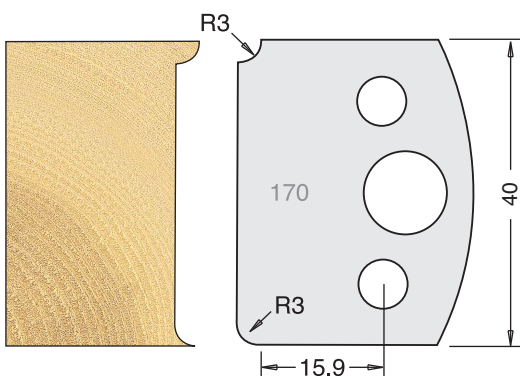

Knives	IT/33 170 40	£9.94
Limitors	IT/34 170 40	£9.38