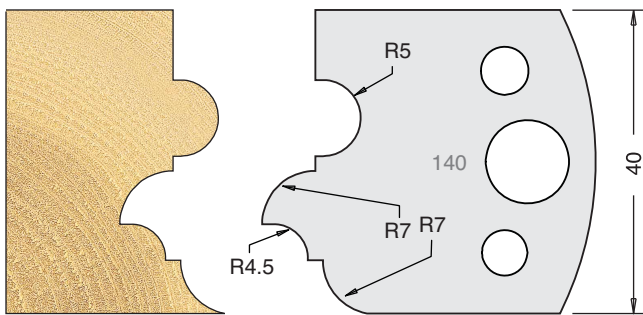

# TOOL STEEL MULTI PROFILE CUTTERS - 40X4MM

Max. timber thickness 25mm

Knives	IT/33 136 40	£15.45
Limitors	IT/34 136 40	£12.14

Max. timber thickness 25mm

Knives	IT/33 137 40	£15.45
Limitors	IT/34 137 40	£12.14

Max. timber thickness 25mm

Knives	IT/33 138 40	£15.45
Limitors	IT/34 138 40	£12.14

Max. timber thickness 25mm

Knives	IT/33 139 40	£15.45
Limitors	IT/34 139 40	£12.14

Knives	IT/33 140 40	£15.45
Limitors	IT/34 140 40	£12.14