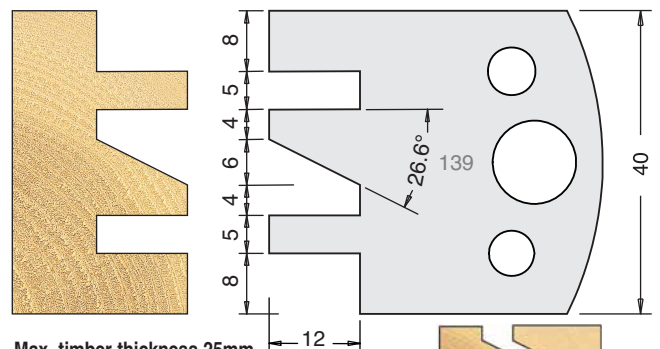

# TOOL STEEL MULTI PROFILE CUTTERS - 40X4MM

Max. timber thickness 25mm

Knives	IT/33 136 40	£15.45
Limitors	IT/34 136 40	£12.14

Max. timber thickness 25mm

Knives	IT/33 137 40	£15.45
Limitors	IT/34 137 40	£12.14

Max. timber thickness 25mm

Knives	IT/33 138 40	£15.45
Limitors	IT/34 138 40	£12.14

Max. timber thickness 25mm

Knives	IT/33 139 40	£15.45
Limitors	IT/34 139 40	£12.14

Knives	IT/33 140 40	£15.45
Limitors	IT/34 140 40	£12.14