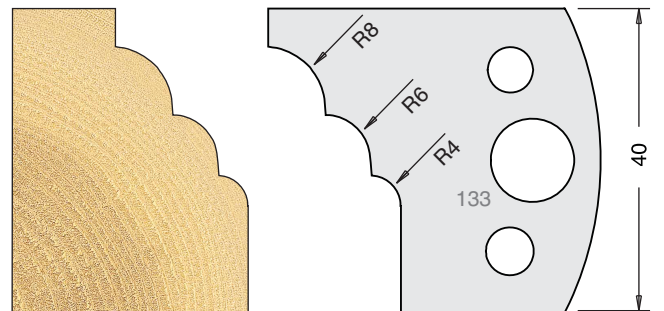

Knives	IT/33 133 40	£9.94
Limitors	IT/34 133 40	£9.38