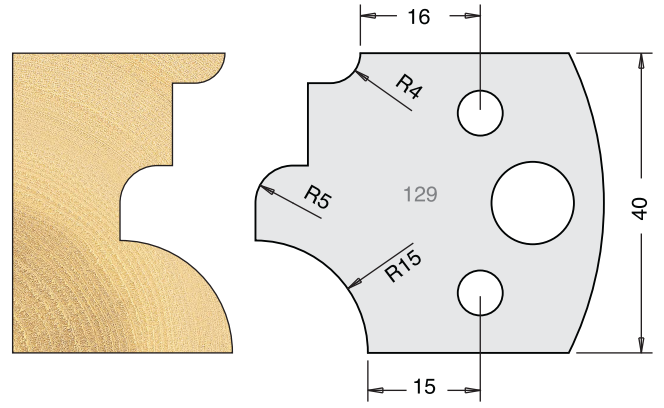

TOOL STEEL MULTI PROFILE CUTTERS - 40X4MM

Knives	IT/33 128 40	£9.94
Limitors	IT/34 128 40	£9.38

Knives	IT/33 129 40	£9.94
Limitors	IT/34 129 40	£9.38

Knives	IT/33 130 40	£9.94
Limitors	IT/34 130 40	£9.38