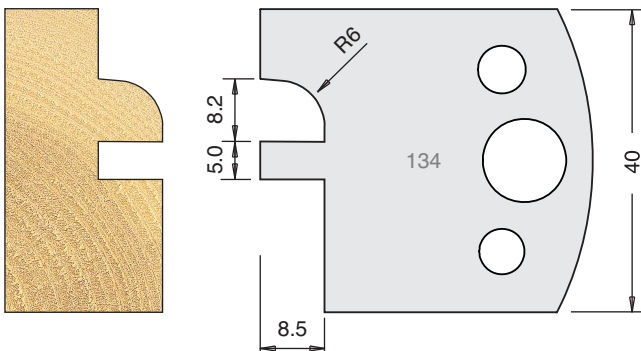

Knives	IT/33 134 40	£9.94
Limitors	IT/34 134 40	£9.38