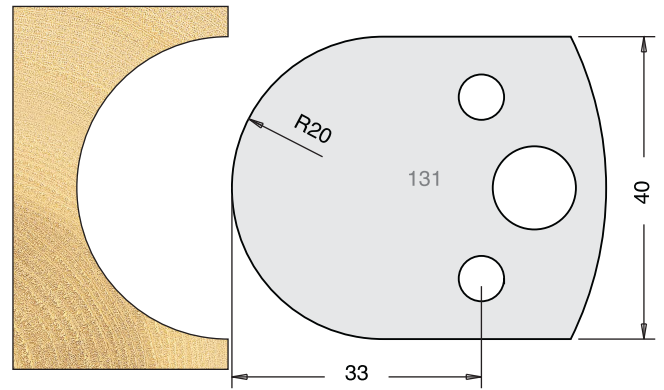

TOOL STEEL MULTI PROFILE CUTTERS - 40X4MM

Knives	IT/33 128 40	£9.94
Limitors	IT/34 128 40	£9.38

Knives	IT/33 129 40	£9.94
Limitors	IT/34 129 40	£9.38

Knives	IT/33 130 40	£9.94
Limitors	IT/34 130 40	£9.38