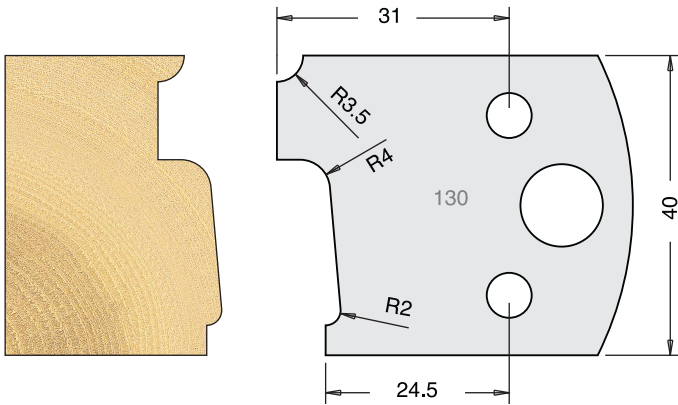

TOOL STEEL MULTI PROFILE CUTTERS - 40X4MM

Knives	IT/33 128 40	£9.94
Limitors	IT/34 128 40	£9.38

Knives	IT/33 129 40	£9.94
Limitors	IT/34 129 40	£9.38

Knives	IT/33 130 40	£9.94
Limitors	IT/34 130 40	£9.38