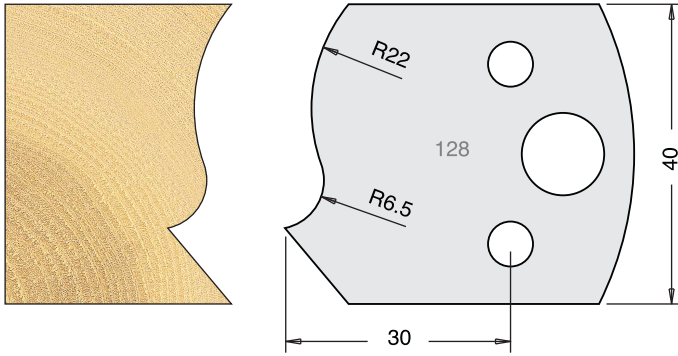

TOOL STEEL MULTI PROFILE CUTTERS - 40X4MM

Knives	IT/33 128 40	£9.94
Limitors	IT/34 128 40	£9.38

Knives	IT/33 129 40	£9.94
Limitors	IT/34 129 40	£9.38

Knives	IT/33 130 40	£9.94
Limitors	IT/34 130 40	£9.38