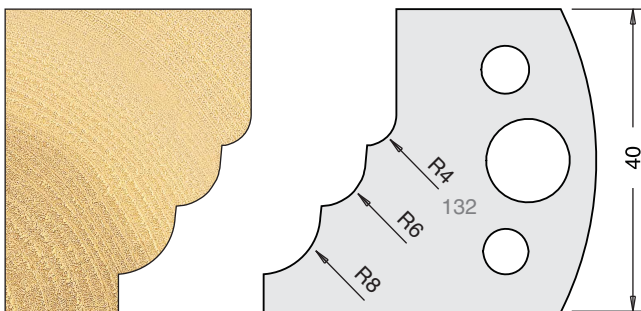

Knives	IT/33 132 40	£9.94
Limitors	IT/34 132 40	£9.38