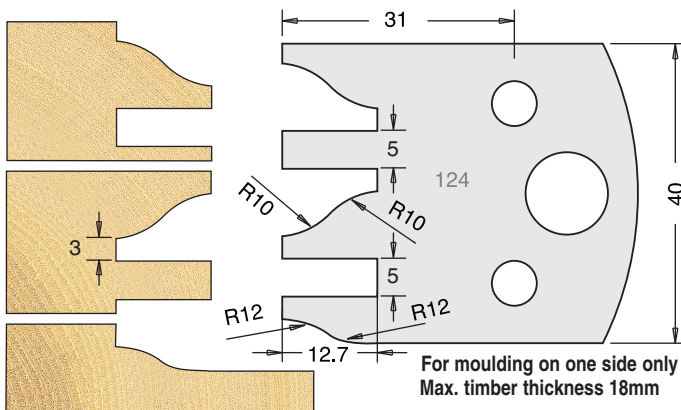

Knives	IT/33 124 40	£9.94
Limitors	IT/34 124 40	£9.38