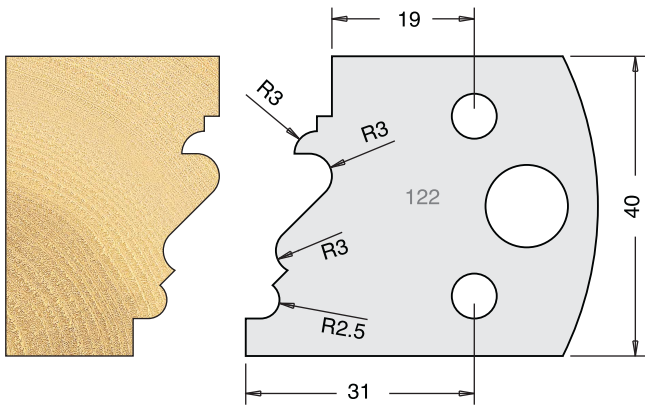

TOOL STEEL MULTI PROFILE CUTTERS - 40X4MM

Knives	IT/33 120 40	£9.94
Limitors	IT/34 120 40	£9.38

Knives	IT/33 121 40	£9.94
Limitors	IT/34 121 40	£9.38

Knives	IT/33 122 40	£9.94
Limitors	IT/34 122 40	£9.38

Knives	IT/33 123 40	£9.94
Limitors	IT/34 123 40	£9.38

Knives	IT/33 124 40	£9.94
Limitors	IT/34 124 40	£9.38

Knives	IT/33 125 40	£9.94
Limitors	IT/34 125 40	£9.38

Knives	IT/33 126 40	£9.94
Limitors	IT/34 126 40	£9.38