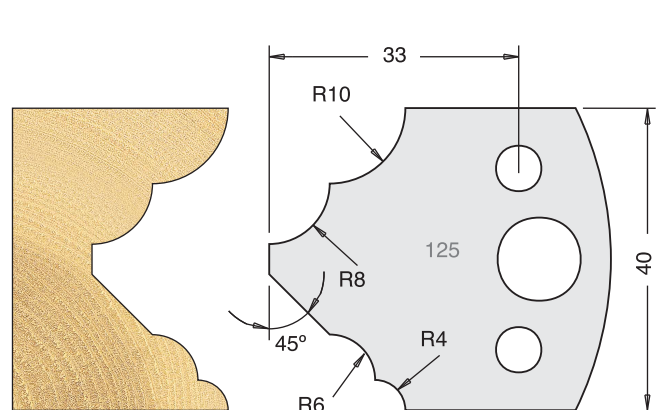

TOOL STEEL MULTI PROFILE CUTTERS - 40X4MM

Knives	IT/33 120 40	£9.94
Limitors	IT/34 120 40	£9.38

Knives	IT/33 121 40	£9.94
Limitors	IT/34 121 40	£9.38

Knives	IT/33 122 40	£9.94
Limitors	IT/34 122 40	£9.38

Knives	IT/33 123 40	£9.94
Limitors	IT/34 123 40	£9.38

Knives	IT/33 124 40	£9.94
Limitors	IT/34 124 40	£9.38

Knives	IT/33 125 40	£9.94
Limitors	IT/34 125 40	£9.38

Knives	IT/33 126 40	£9.94
Limitors	IT/34 126 40	£9.38