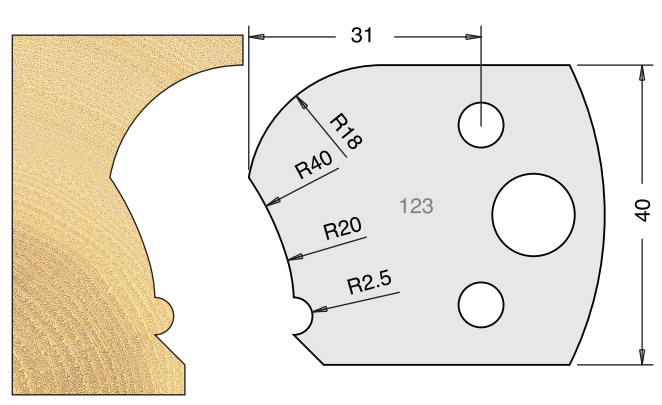

TOOL STEEL MULTI PROFILE CUTTERS - 40X4MM

Knives	IT/33 120 40	£9.94
Limitors	IT/34 120 40	£9.38

Knives	IT/33 121 40	£9.94
Limitors	IT/34 121 40	£9.38

Knives	IT/33 122 40	£9.94
Limitors	IT/34 122 40	£9.38

Knives	IT/33 123 40	£9.94
Limitors	IT/34 123 40	£9.38

Knives	IT/33 124 40	£9.94
Limitors	IT/34 124 40	£9.38

Knives	IT/33 125 40	£9.94
Limitors	IT/34 125 40	£9.38

Knives	IT/33 126 40	£9.94
Limitors	IT/34 126 40	£9.38