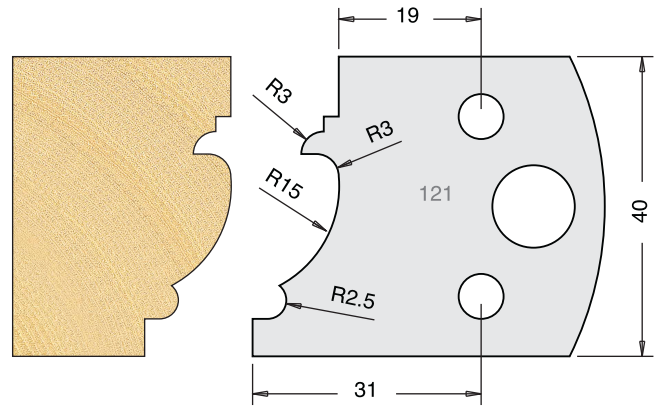

TOOL STEEL MULTI PROFILE CUTTERS - 40X4MM

Knives	IT/33 120 40	£9.94
Limitors	IT/34 120 40	£9.38

Knives	IT/33 121 40	£9.94
Limitors	IT/34 121 40	£9.38

Knives	IT/33 122 40	£9.94
Limitors	IT/34 122 40	£9.38