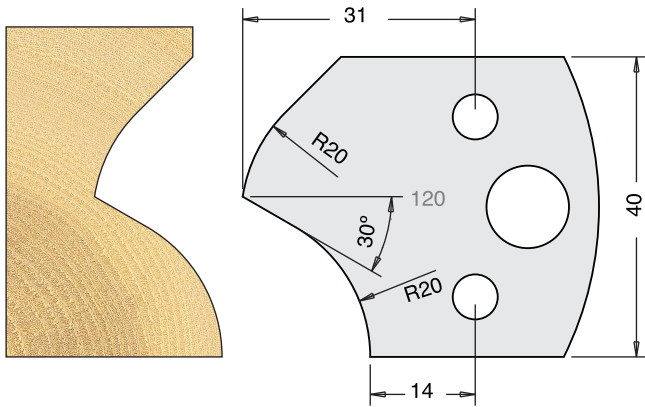

TOOL STEEL MULTI PROFILE CUTTERS - 40X4MM

Knives	IT/33 120 40	£9.94
Limitors	IT/34 120 40	£9.38

Knives	IT/33 121 40	£9.94
Limitors	IT/34 121 40	£9.38

Knives	IT/33 122 40	£9.94
Limitors	IT/34 122 40	£9.38