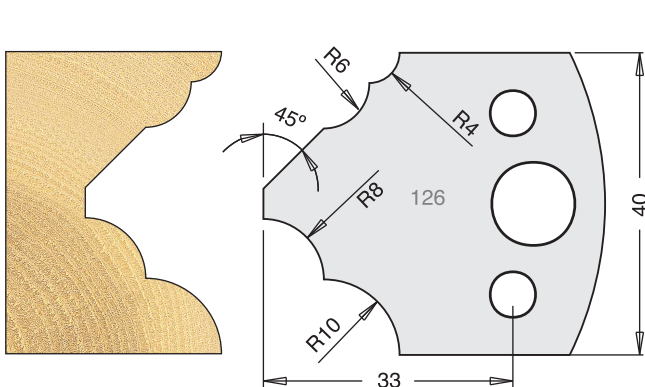

TOOL STEEL MULTI PROFILE CUTTERS - 40X4MM

Knives	IT/33 120 40	£9.94
Limitors	IT/34 120 40	£9.38

Knives	IT/33 121 40	£9.94
Limitors	IT/34 121 40	£9.38

Knives	IT/33 122 40	£9.94
Limitors	IT/34 122 40	£9.38

Knives	IT/33 123 40	£9.94
Limitors	IT/34 123 40	£9.38

Knives	IT/33 124 40	£9.94
Limitors	IT/34 124 40	£9.38

Knives	IT/33 125 40	£9.94
Limitors	IT/34 125 40	£9.38

Knives	IT/33 126 40	£9.94
Limitors	IT/34 126 40	£9.38