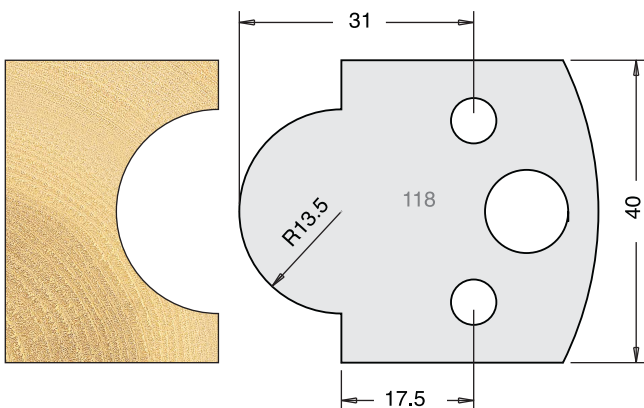

Knives	IT/33 118 40	£9.94
Limitors	IT/34 118 40	£9.38