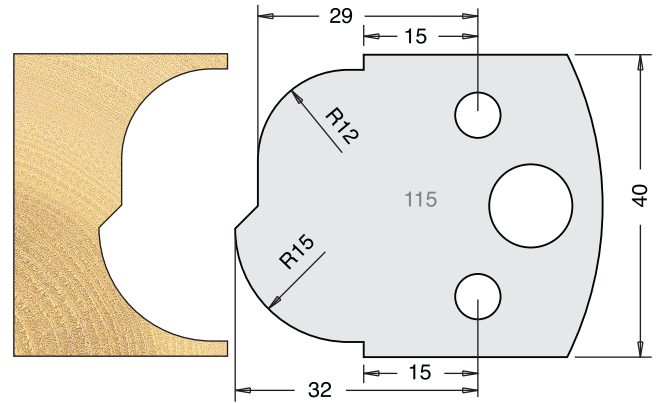

TOOL STEEL MULTI PROFILE CUTTERS - 40X4MM

Knives	IT/33 112 40	£9.94
Limitors	IT/34 112 40	£9.38

Knives	IT/33 113 40	£9.94
Limitors	IT/34 113 40	£9.38

Knives	IT/33 114 40	£9.94
Limitors	IT/34 114 40	£9.38