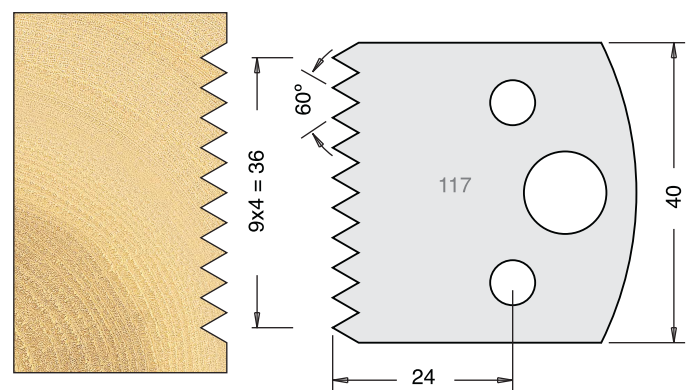

Knives	IT/33 117 40	£9.94
Limitors	IT/34 117 40	£9.38