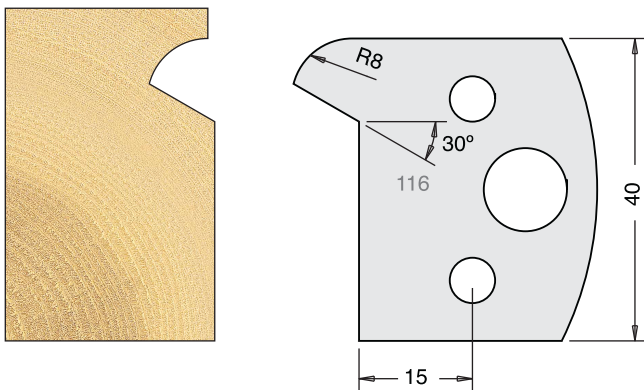

Knives	IT/33 116 40	£9.94
Limitors	IT/34 116 40	£9.38