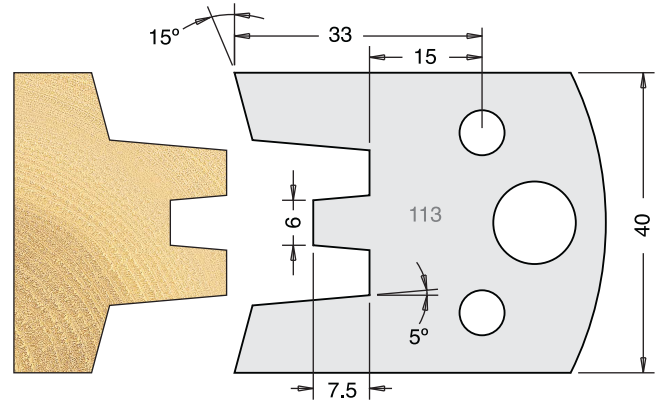

TOOL STEEL MULTI PROFILE CUTTERS - 40X4MM

Knives	IT/33 112 40	£9.94
Limitors	IT/34 112 40	£9.38

Knives	IT/33 113 40	£9.94
Limitors	IT/34 113 40	£9.38

Knives	IT/33 114 40	£9.94
Limitors	IT/34 114 40	£9.38