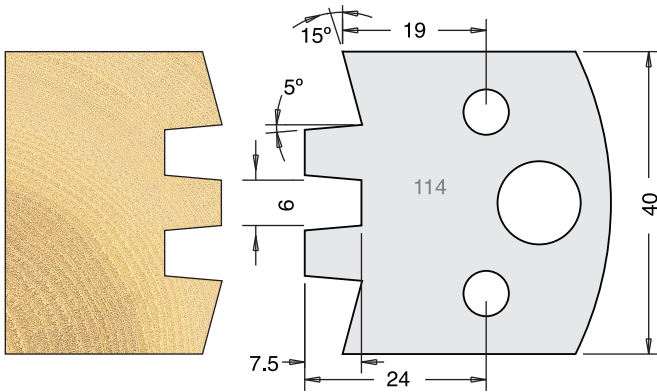

TOOL STEEL MULTI PROFILE CUTTERS - 40X4MM

Knives	IT/33 112 40	£9.94
Limitors	IT/34 112 40	£9.38

Knives	IT/33 113 40	£9.94
Limitors	IT/34 113 40	£9.38

Knives	IT/33 114 40	£9.94
Limitors	IT/34 114 40	£9.38