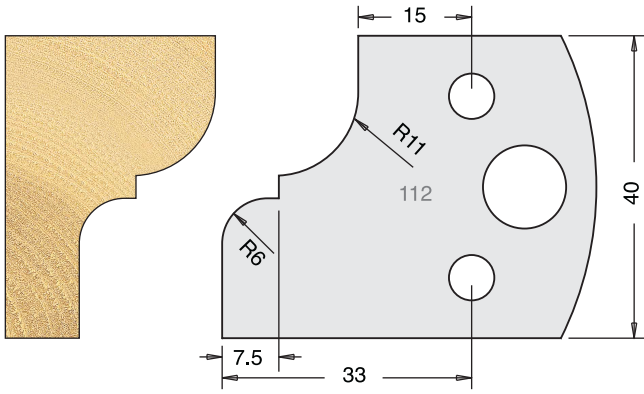

TOOL STEEL MULTI PROFILE CUTTERS - 40X4MM

Knives	IT/33 112 40	£9.94
Limitors	IT/34 112 40	£9.38

Knives	IT/33 113 40	£9.94
Limitors	IT/34 113 40	£9.38

Knives	IT/33 114 40	£9.94
Limitors	IT/34 114 40	£9.38