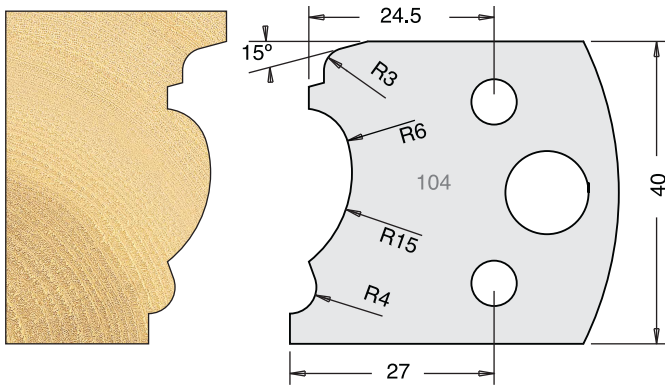

TOOL STEEL MULTI PROFILE CUTTERS - 40X4MM

Knives	IT/33 104 40	£9.94
Limitors	IT/34 104 40	£9.38

Knives	IT/33 105 40	£9.94
Limitors	IT/34 105 40	£9.38

Knives	IT/33 106 40	£9.94
Limitors	IT/34 106 40	£9.38

Knives	IT/33 107 40	£9.94
Limitors	IT/34 107 40	£9.38

Knives	IT/33 108 40	£9.94
Limitors	IT/34 108 40	£9.38

Knives	IT/33 109 40	£9.94
Limitors	IT/34 109 40	£9.38

Knives	IT/33 110 40	£9.94
Limitors	IT/34 110 40	£9.38