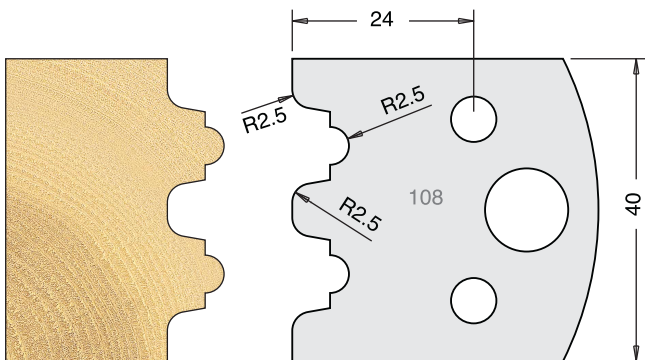

TOOL STEEL MULTI PROFILE CUTTERS - 40X4MM

Knives	IT/33 104 40	£9.94
Limitors	IT/34 104 40	£9.38

Knives	IT/33 105 40	£9.94
Limitors	IT/34 105 40	£9.38

Knives	IT/33 106 40	£9.94
Limitors	IT/34 106 40	£9.38

Knives	IT/33 107 40	£9.94
Limitors	IT/34 107 40	£9.38

Knives	IT/33 108 40	£9.94
Limitors	IT/34 108 40	£9.38

Knives	IT/33 109 40	£9.94
Limitors	IT/34 109 40	£9.38

Knives	IT/33 110 40	£9.94
Limitors	IT/34 110 40	£9.38