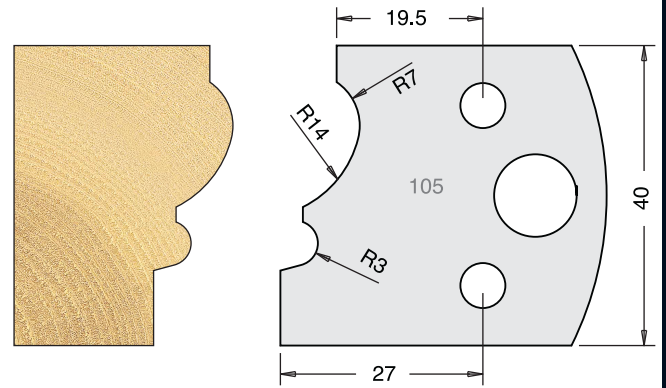

TOOL STEEL MULTI PROFILE CUTTERS - 40X4MM

Knives	IT/33 104 40	£9.94
Limitors	IT/34 104 40	£9.38

Knives	IT/33 105 40	£9.94
Limitors	IT/34 105 40	£9.38

Knives	IT/33 106 40	£9.94
Limitors	IT/34 106 40	£9.38