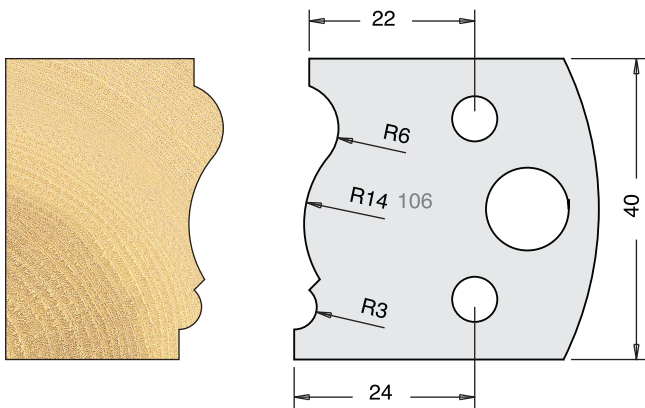

TOOL STEEL MULTI PROFILE CUTTERS - 40X4MM

Knives	IT/33 104 40	£9.94
Limitors	IT/34 104 40	£9.38

Knives	IT/33 105 40	£9.94
Limitors	IT/34 105 40	£9.38

Knives	IT/33 106 40	£9.94
Limitors	IT/34 106 40	£9.38

Knives	IT/33 107 40	£9.94
Limitors	IT/34 107 40	£9.38

Knives	IT/33 108 40	£9.94
Limitors	IT/34 108 40	£9.38

Knives	IT/33 109 40	£9.94
Limitors	IT/34 109 40	£9.38

Knives	IT/33 110 40	£9.94
Limitors	IT/34 110 40	£9.38