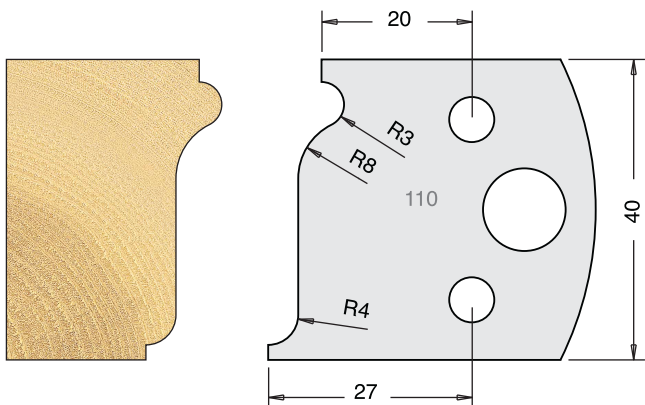

TOOL STEEL MULTI PROFILE CUTTERS - 40X4MM

Knives	IT/33 104 40	£9.94
Limitors	IT/34 104 40	£9.38

Knives	IT/33 105 40	£9.94
Limitors	IT/34 105 40	£9.38

Knives	IT/33 106 40	£9.94
Limitors	IT/34 106 40	£9.38

Knives	IT/33 107 40	£9.94
Limitors	IT/34 107 40	£9.38

Knives	IT/33 108 40	£9.94
Limitors	IT/34 108 40	£9.38

Knives	IT/33 109 40	£9.94
Limitors	IT/34 109 40	£9.38

Knives	IT/33 110 40	£9.94
Limitors	IT/34 110 40	£9.38