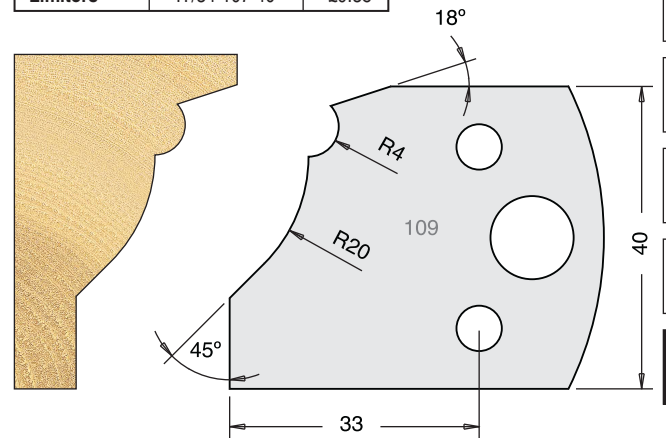

TOOL STEEL MULTI PROFILE CUTTERS - 40X4MM

Knives	IT/33 104 40	£9.94
Limitors	IT/34 104 40	£9.38

Knives	IT/33 105 40	£9.94
Limitors	IT/34 105 40	£9.38

Knives	IT/33 106 40	£9.94
Limitors	IT/34 106 40	£9.38

Knives	IT/33 107 40	£9.94
Limitors	IT/34 107 40	£9.38

Knives	IT/33 108 40	£9.94
Limitors	IT/34 108 40	£9.38

Knives	IT/33 109 40	£9.94
Limitors	IT/34 109 40	£9.38

Knives	IT/33 110 40	£9.94
Limitors	IT/34 110 40	£9.38