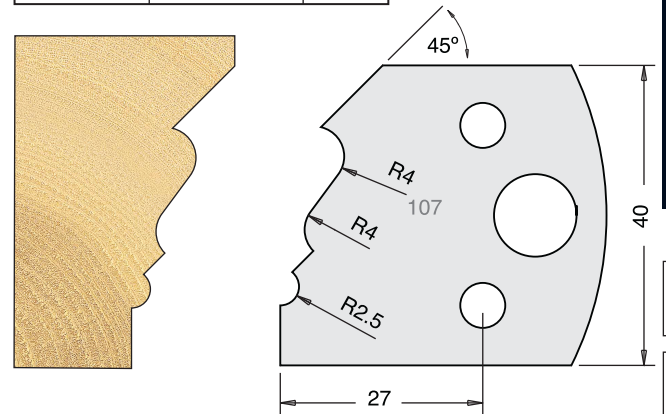

TOOL STEEL MULTI PROFILE CUTTERS - 40X4MM

Knives	IT/33 104 40	£9.94
Limitors	IT/34 104 40	£9.38

Knives	IT/33 105 40	£9.94
Limitors	IT/34 105 40	£9.38

Knives	IT/33 106 40	£9.94
Limitors	IT/34 106 40	£9.38

Knives	IT/33 107 40	£9.94
Limitors	IT/34 107 40	£9.38

Knives	IT/33 108 40	£9.94
Limitors	IT/34 108 40	£9.38

Knives	IT/33 109 40	£9.94
Limitors	IT/34 109 40	£9.38

Knives	IT/33 110 40	£9.94
Limitors	IT/34 110 40	£9.38