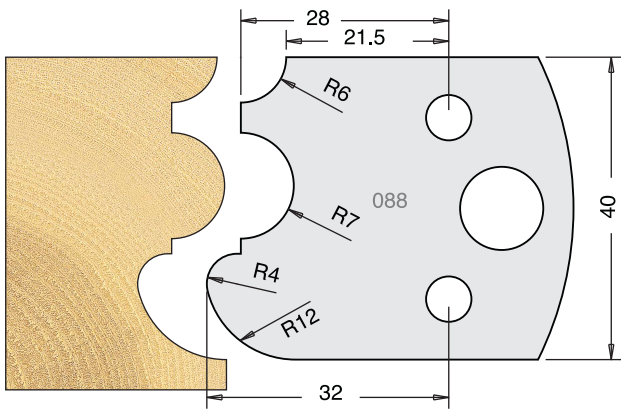

TOOL STEEL MULTI PROFILE CUTTERS - 40X4MM

Knives	IT/33 088 40	£9.94
Limitors	IT/34 088 40	£9.38

Knives	IT/33 089 40	£9.94
Limitors	IT/34 089 40	£9.38

Knives	IT/33 090 40	£9.94	TCT	IT/33 090 42	£42.27
Limitors	IT/34 090 40	£9.38			