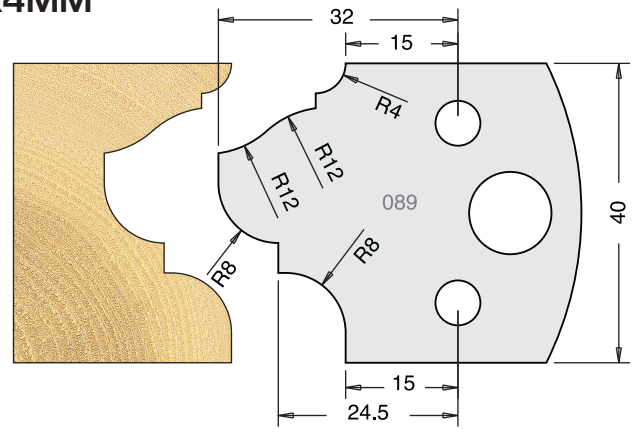

TOOL STEEL MULTI PROFILE CUTTERS - 40X4MM

Knives	IT/33 088 40	£9.94
Limitors	IT/34 088 40	£9.38

Knives	IT/33 089 40	£9.94
Limitors	IT/34 089 40	£9.38

Knives	IT/33 090 40	£9.94	TCT	IT/33 090 42	£42.27
Limitors	IT/34 090 40	£9.38			