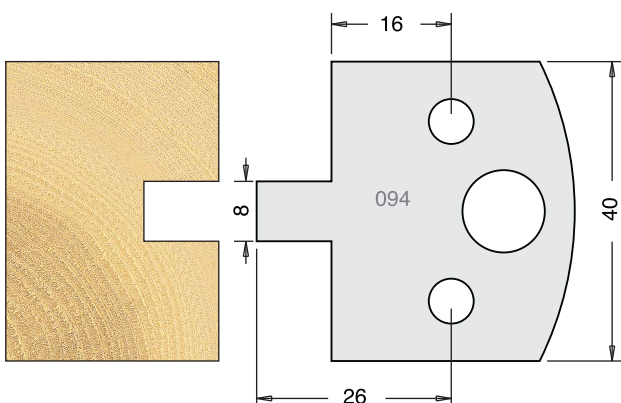

Knives	IT/33 094 40	£9.94
Limitors	IT/34 094 40	£9.38