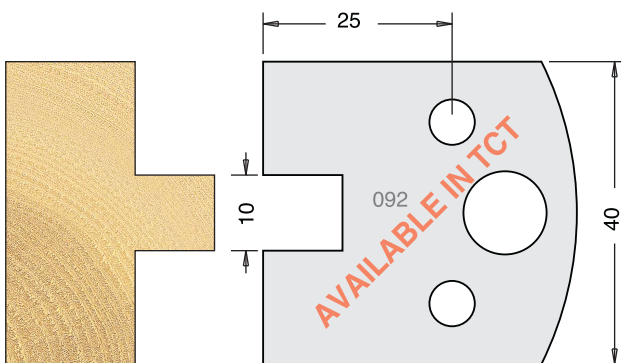

Knives	IT/33 092 40	£9.94	TCT	IT/33 092 42	£42.27
Limitors	IT/34 092 40	£9.38