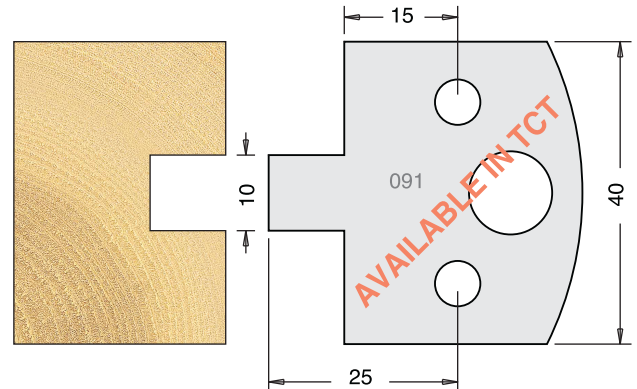

TOOL STEEL MULTI PROFILE CUTTERS - 40X4MM

Knives	IT/33 088 40	£9.94
Limitors	IT/34 088 40	£9.38

Knives	IT/33 089 40	£9.94
Limitors	IT/34 089 40	£9.38

Knives	IT/33 090 40	£9.94	TCT	IT/33 090 42	£42.27
Limitors	IT/34 090 40	£9.38			