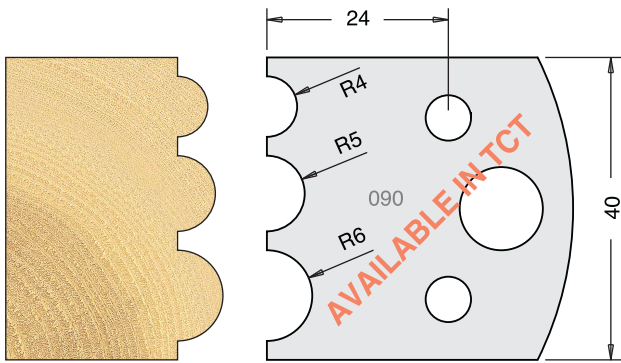

TOOL STEEL MULTI PROFILE CUTTERS - 40X4MM

Knives	IT/33 088 40	£9.94
Limitors	IT/34 088 40	£9.38

Knives	IT/33 089 40	£9.94
Limitors	IT/34 089 40	£9.38

Knives	IT/33 090 40	£9.94	TCT	IT/33 090 42	£42.27
Limitors	IT/34 090 40	£9.38			

Knives	IT/33 091 40	£9.94	TCT	IT/33 091 42	£42.27
Limitors	IT/34 091 40	£9.38			

Knives	IT/33 092 40	£9.94	TCT	IT/33 092 42	£42.27
Limitors	IT/34 092 40	£9.38			

Knives	IT/33 093 40	£9.94
Limitors	IT/34 093 40	£9.38