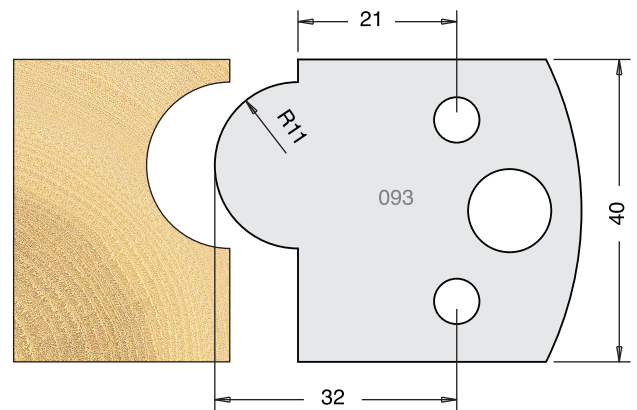

Knives	IT/33 093 40	£9.94
Limitors	IT/34 093 40	£9.38