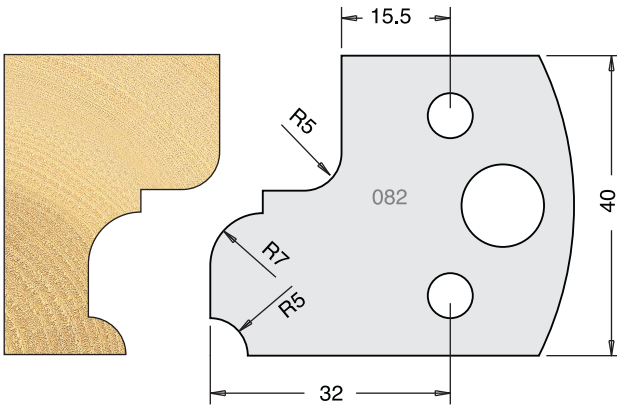

TOOL STEEL MULTI PROFILE CUTTERS - 40X4MM

| | | |
|----------|--------------|-------|
| Knives | IT/33 080 40 | £9.94 |
| Limitors | IT/34 080 40 | £9.38 |

| | | |
|----------|--------------|-------|
| Knives | IT/33 081 40 | £9.94 |
| Limitors | IT/34 081 40 | £9.38 |

| | | |
|----------|--------------|-------|
| Knives | IT/33 082 40 | £9.94 |
| Limitors | IT/34 082 40 | £9.38 |

| | | | | | |
|----------|--------------|-------|-----|--------------|--------|
| Knives | IT/33 083 40 | £9.94 | TCT | IT/33 083 42 | £42.27 |
| Limitors | IT/34 083 40 | £9.38 | | | |

| | | | | | |
|----------|--------------|-------|-----|--------------|--------|
| Knives | IT/33 084 40 | £9.94 | TCT | IT/33 084 42 | £42.27 |
| Limitors | IT/34 084 40 | £9.38 | | | |

| | | |
|----------|--------------|-------|
| Knives | IT/33 085 40 | £9.94 |
| Limitors | IT/34 085 40 | £9.38 |