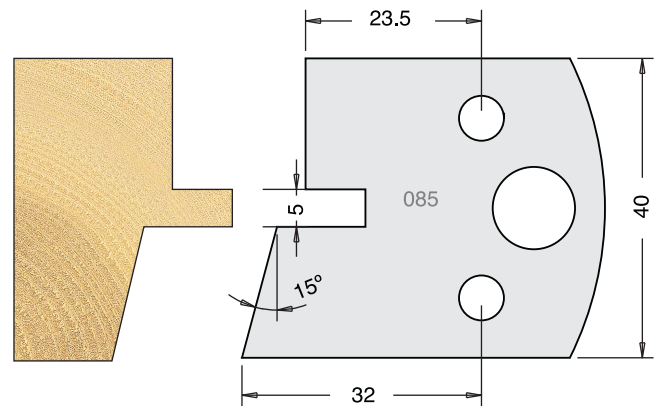

Knives	IT/33 085 40	£9.94
Limitors	IT/34 085 40	£9.38