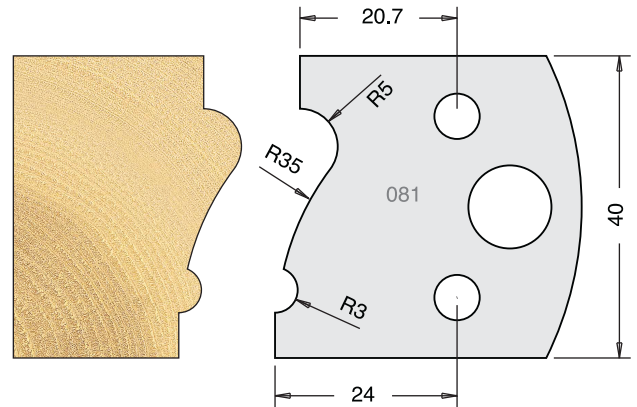

TOOL STEEL MULTI PROFILE CUTTERS - 40X4MM

| | | |
|----------|--------------|-------|
| Knives | IT/33 080 40 | £9.94 |
| Limitors | IT/34 080 40 | £9.38 |

| | | |
|----------|--------------|-------|
| Knives | IT/33 081 40 | £9.94 |
| Limitors | IT/34 081 40 | £9.38 |

| | | |
|----------|--------------|-------|
| Knives | IT/33 082 40 | £9.94 |
| Limitors | IT/34 082 40 | £9.38 |

| | | | | | |
|----------|--------------|-------|-----|--------------|--------|
| Knives | IT/33 083 40 | £9.94 | TCT | IT/33 083 42 | £42.27 |
| Limitors | IT/34 083 40 | £9.38 | | | |