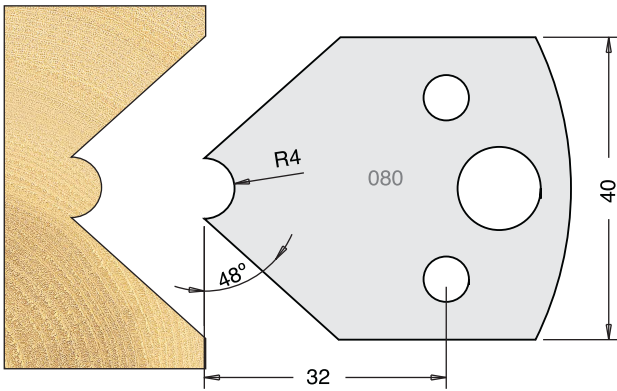

TOOL STEEL MULTI PROFILE CUTTERS - 40X4MM

| | | |
|----------|--------------|-------|
| Knives | IT/33 080 40 | £9.94 |
| Limitors | IT/34 080 40 | £9.38 |

| | | |
|----------|--------------|-------|
| Knives | IT/33 081 40 | £9.94 |
| Limitors | IT/34 081 40 | £9.38 |