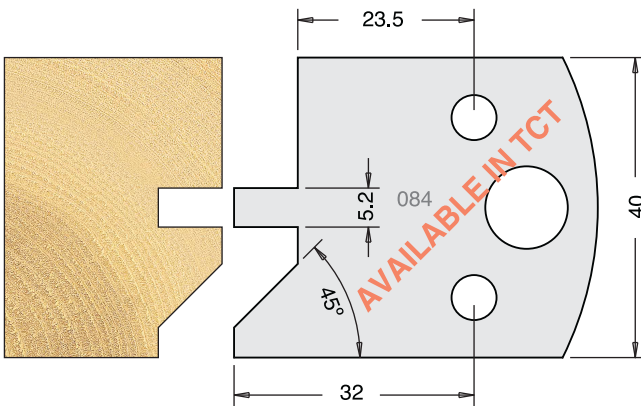

TOOL STEEL MULTI PROFILE CUTTERS - 40X4MM

| | | |
|----------|--------------|-------|
| Knives | IT/33 080 40 | £9.94 |
| Limitors | IT/34 080 40 | £9.38 |

| | | |
|----------|--------------|-------|
| Knives | IT/33 081 40 | £9.94 |
| Limitors | IT/34 081 40 | £9.38 |

| | | |
|----------|--------------|-------|
| Knives | IT/33 082 40 | £9.94 |
| Limitors | IT/34 082 40 | £9.38 |

| | | | | | |
|----------|--------------|-------|-----|--------------|--------|
| Knives | IT/33 083 40 | £9.94 | TCT | IT/33 083 42 | £42.27 |
| Limitors | IT/34 083 40 | £9.38 | | | |