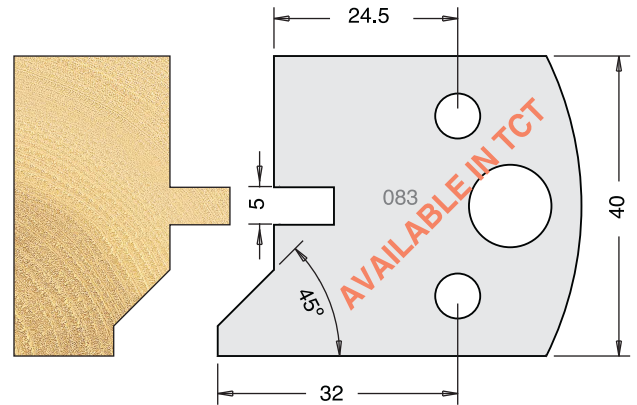

TOOL STEEL MULTI PROFILE CUTTERS - 40X4MM

| | | |
|----------|--------------|-------|
| Knives | IT/33 080 40 | £9.94 |
| Limitors | IT/34 080 40 | £9.38 |

| | | |
|----------|--------------|-------|
| Knives | IT/33 081 40 | £9.94 |
| Limitors | IT/34 081 40 | £9.38 |

| | | |
|----------|--------------|-------|
| Knives | IT/33 082 40 | £9.94 |
| Limitors | IT/34 082 40 | £9.38 |

| | | | | | |
|----------|--------------|-------|-----|--------------|--------|
| Knives | IT/33 083 40 | £9.94 | TCT | IT/33 083 42 | £42.27 |
| Limitors | IT/34 083 40 | £9.38 | | | |