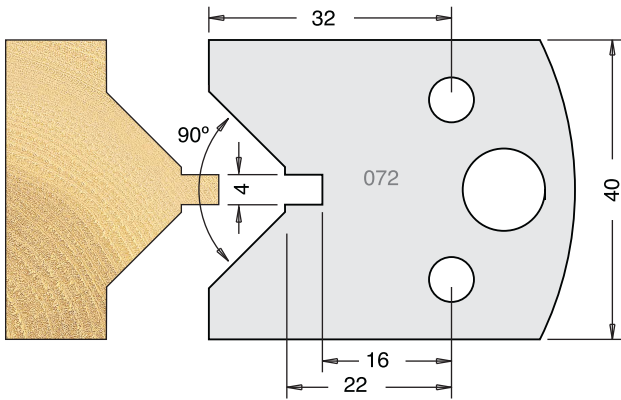

TOOL STEEL MULTI PROFILE CUTTERS - 40X4MM

Knives	IT/33 072 40	£9.94
Limitors	IT/34 072 40	£9.38

Knives	IT/33 073 40	£9.94
Limitors	IT/34 073 40	£9.38

Knives	IT/33 074 40	£9.94
Limitors	IT/34 074 40	£9.38