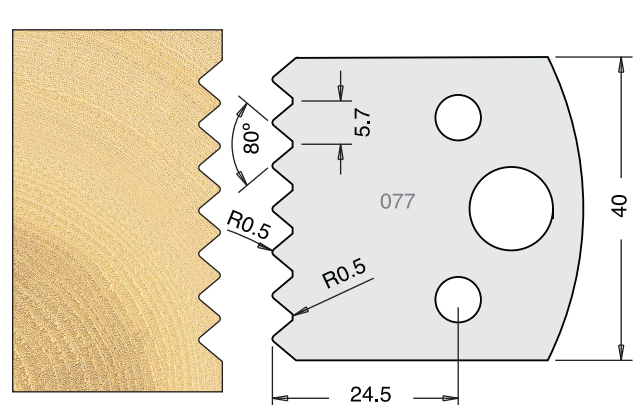

Knives	IT/33 077 40	£9.94
Limitors	IT/34 077 40	£9.38