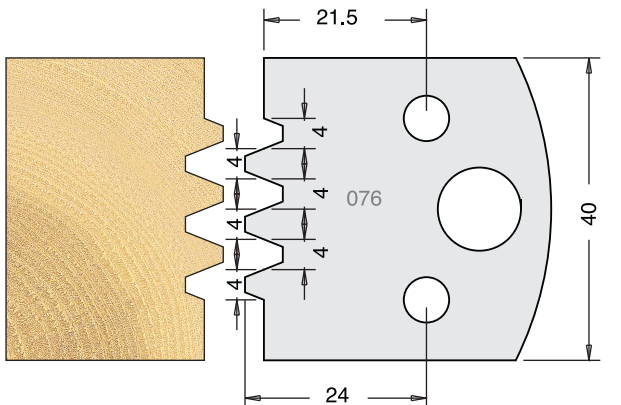

Knives	IT/33 076 40	£9.94
Limitors	IT/34 076 40	£9.38