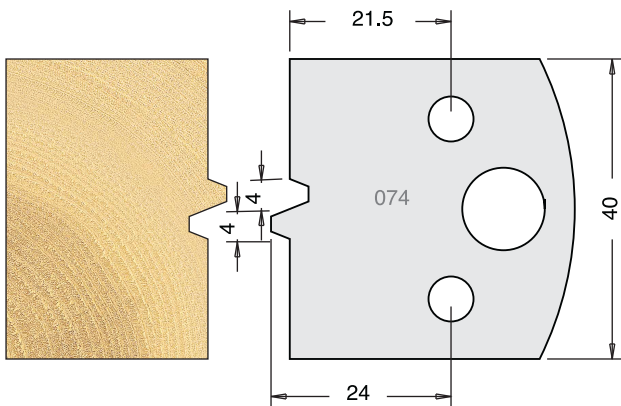

TOOL STEEL MULTI PROFILE CUTTERS - 40X4MM

Knives	IT/33 072 40	£9.94
Limitors	IT/34 072 40	£9.38

Knives	IT/33 073 40	£9.94
Limitors	IT/34 073 40	£9.38

Knives	IT/33 074 40	£9.94
Limitors	IT/34 074 40	£9.38