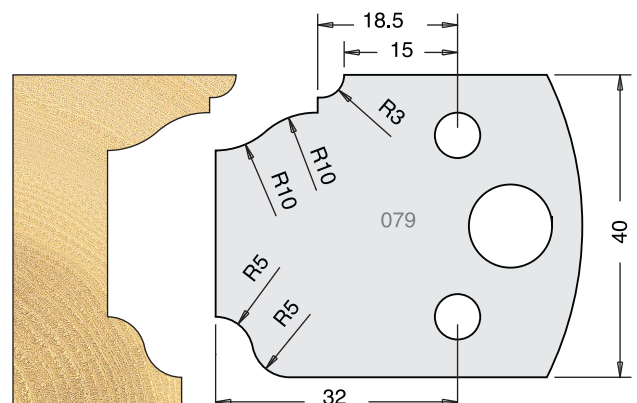

Knives	IT/33 075 40	£9.94	TCT	IT/33 075 42	£42.27
Limitors	IT/34 075 40	£9.38			

Knives	IT/33 076 40	£9.94
Limitors	IT/34 076 40	£9.38

Knives	IT/33 077 40	£9.94
Limitors	IT/34 077 40	£9.38

Knives	IT/33 078 40	£9.94
Limitors	IT/34 078 40	£9.38