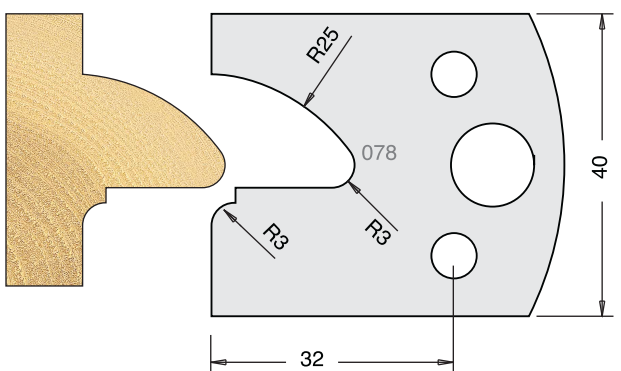

Knives	IT/33 078 40	£9.94
Limitors	IT/34 078 40	£9.38