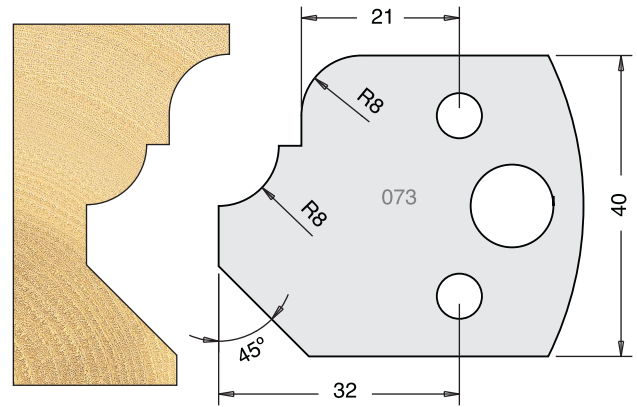

TOOL STEEL MULTI PROFILE CUTTERS - 40X4MM

Knives	IT/33 072 40	£9.94
Limitors	IT/34 072 40	£9.38

Knives	IT/33 073 40	£9.94
Limitors	IT/34 073 40	£9.38

Knives	IT/33 074 40	£9.94
Limitors	IT/34 074 40	£9.38