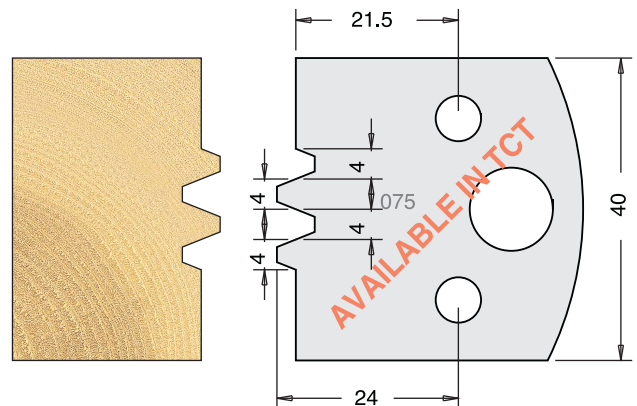

TOOL STEEL MULTI PROFILE CUTTERS - 40X4MM

Knives	IT/33 072 40	£9.94
Limitors	IT/34 072 40	£9.38

Knives	IT/33 073 40	£9.94
Limitors	IT/34 073 40	£9.38

Knives	IT/33 074 40	£9.94
Limitors	IT/34 074 40	£9.38

Knives	IT/33 075 40	£9.94	TCT	IT/33 075 42	£42.27
Limitors	IT/34 075 40	£9.38			

Knives	IT/33 076 40	£9.94
Limitors	IT/34 076 40	£9.38

Knives	IT/33 077 40	£9.94
Limitors	IT/34 077 40	£9.38

Knives	IT/33 078 40	£9.94
Limitors	IT/34 078 40	£9.38