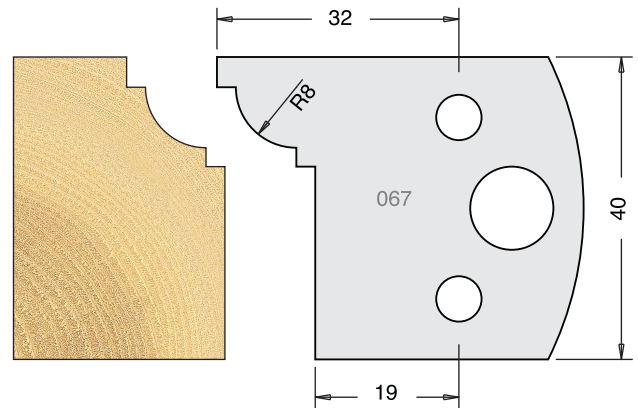

TOOL STEEL MULTI PROFILE CUTTERS - 40X4MM

Knives	IT/33 064 40	£9.94
Limitors	IT/34 064 40	£9.38

Knives	IT/33 065 40	£9.94
Limitors	IT/34 065 40	£9.38

Knives	IT/33 066 40	£9.94	TCT	IT/33 066 42	£35.76
Limitors	IT/34 066 40	£9.38			