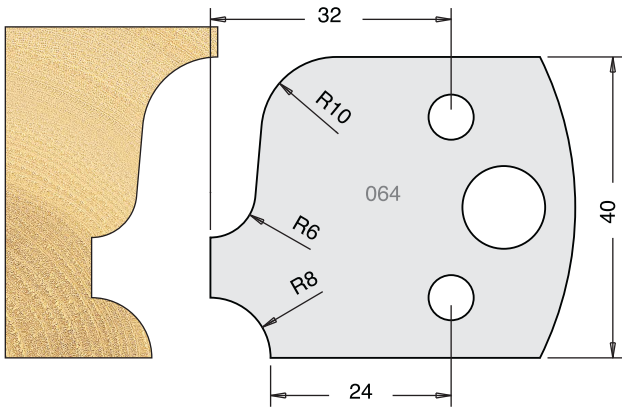

TOOL STEEL MULTI PROFILE CUTTERS - 40X4MM

Knives	IT/33 064 40	£9.94
Limitors	IT/34 064 40	£9.38

Knives	IT/33 065 40	£9.94
Limitors	IT/34 065 40	£9.38

Knives	IT/33 066 40	£9.94	TCT	IT/33 066 42	£35.76
Limitors	IT/34 066 40	£9.38			