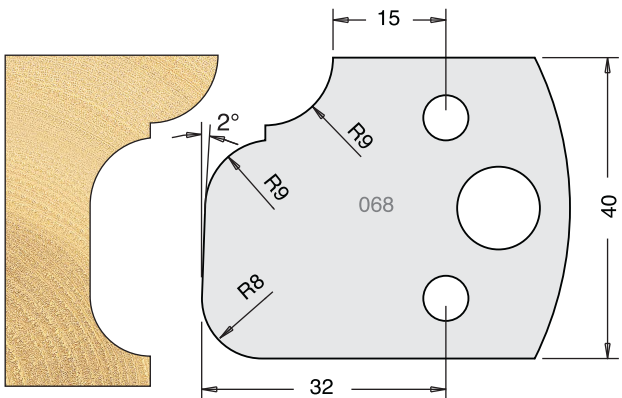

Knives	IT/33 068 40	£9.94
Limitors	IT/34 068 40	£9.38