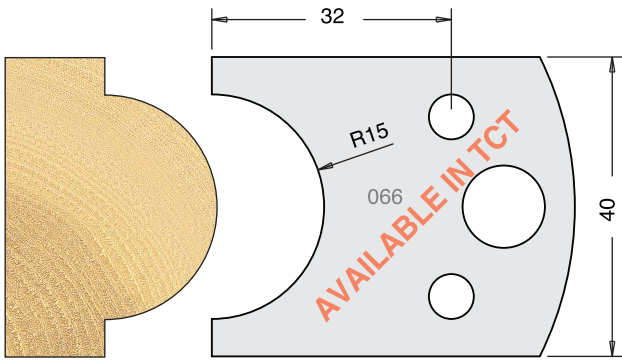

TOOL STEEL MULTI PROFILE CUTTERS - 40X4MM

Knives	IT/33 064 40	£9.94
Limitors	IT/34 064 40	£9.38

Knives	IT/33 065 40	£9.94
Limitors	IT/34 065 40	£9.38

Knives	IT/33 066 40	£9.94	TCT	IT/33 066 42	£35.76
Limitors	IT/34 066 40	£9.38			