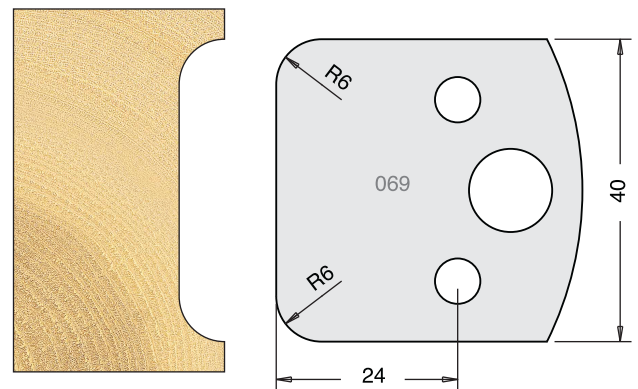

Knives	IT/33 069 40	£9.94
Limitors	IT/34 069 40	£9.38