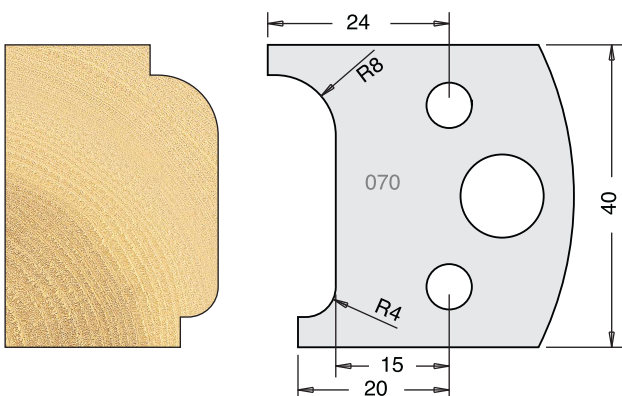

Knives	IT/33 070 40	£9.94
Limitors	IT/34 070 40	£9.38