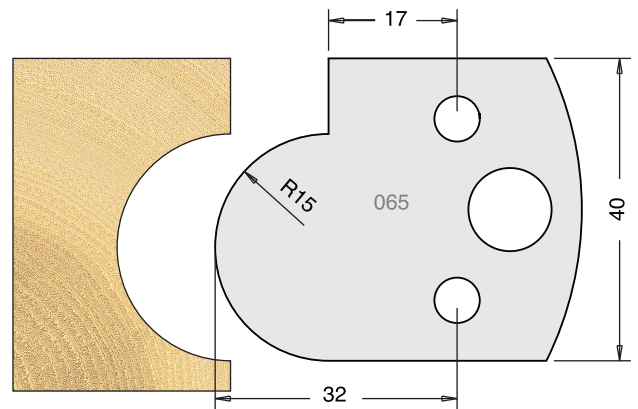

TOOL STEEL MULTI PROFILE CUTTERS - 40X4MM

Knives	IT/33 064 40	£9.94
Limitors	IT/34 064 40	£9.38

Knives	IT/33 065 40	£9.94
Limitors	IT/34 065 40	£9.38

Knives	IT/33 066 40	£9.94	TCT	IT/33 066 42	£35.76
Limitors	IT/34 066 40	£9.38			