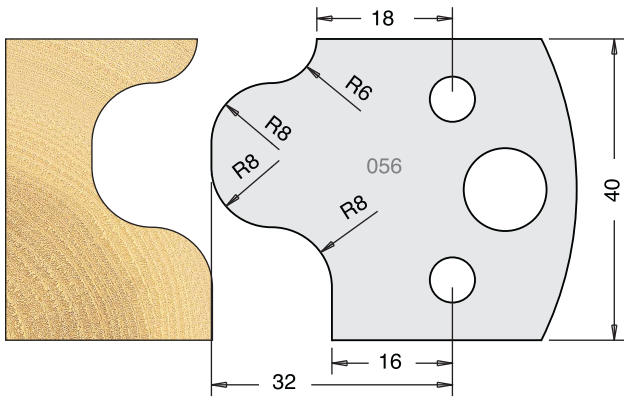

TOOL STEEL MULTI PROFILE CUTTERS - 40X4MM

| | | |
|----------|--------------|-------|
| Knives | IT/33 056 40 | £9.94 |
| Limitors | IT/34 056 40 | £9.38 |

| | | |
|----------|--------------|-------|
| Knives | IT/33 057 40 | £9.94 |
| Limitors | IT/34 057 40 | £9.38 |