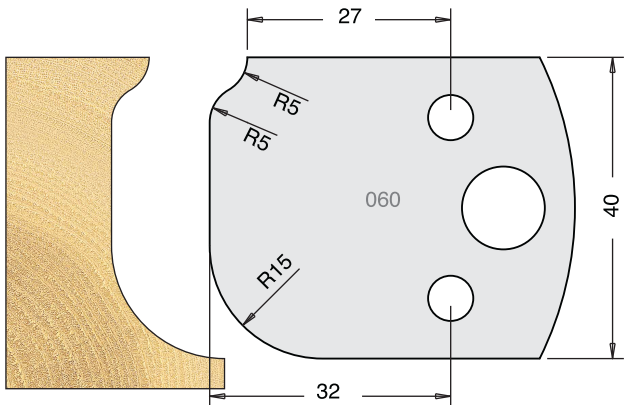

Knives	IT/33 060 40	£9.94
Limitors	IT/34 060 40	£9.38