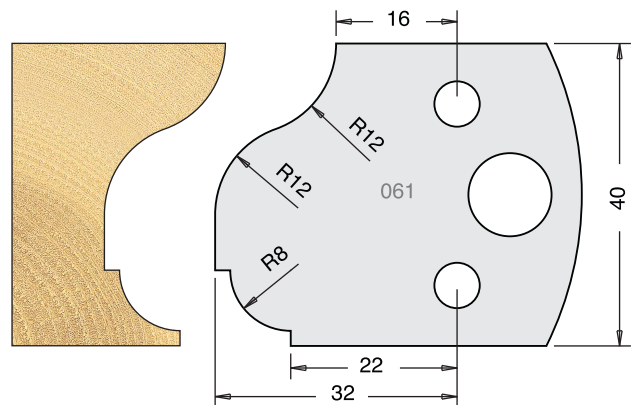

Knives	IT/33 061 40	£9.94
Limitors	IT/34 061 40	£9.38