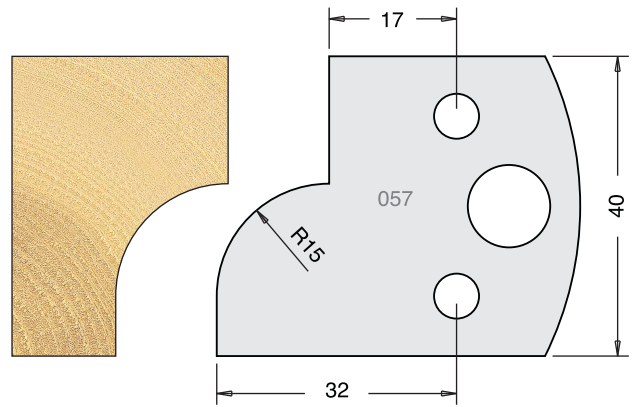

TOOL STEEL MULTI PROFILE CUTTERS - 40X4MM

| | | |
|----------|--------------|-------|
| Knives | IT/33 056 40 | £9.94 |
| Limitors | IT/34 056 40 | £9.38 |

| | | |
|----------|--------------|-------|
| Knives | IT/33 057 40 | £9.94 |
| Limitors | IT/34 057 40 | £9.38 |