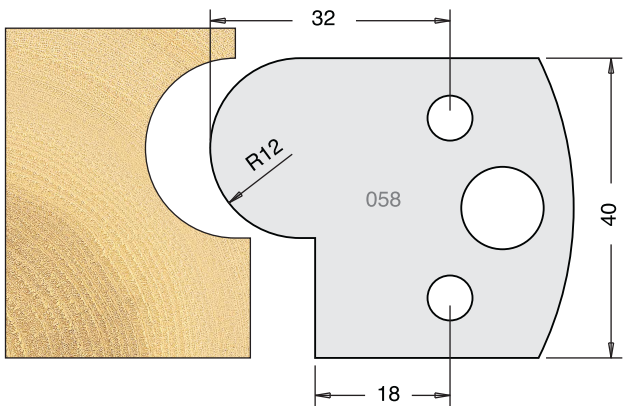

TOOL STEEL MULTI PROFILE CUTTERS - 40X4MM

| | | |
|----------|--------------|-------|
| Knives | IT/33 056 40 | £9.94 |
| Limitors | IT/34 056 40 | £9.38 |

| | | |
|----------|--------------|-------|
| Knives | IT/33 057 40 | £9.94 |
| Limitors | IT/34 057 40 | £9.38 |