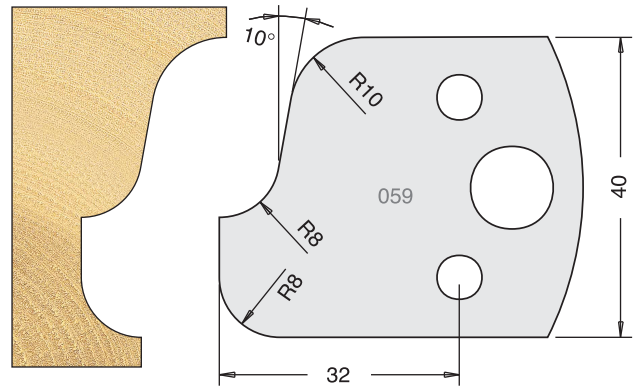

Knives	IT/33 059 40	£9.94
Limitors	IT/34 059 40	£9.38