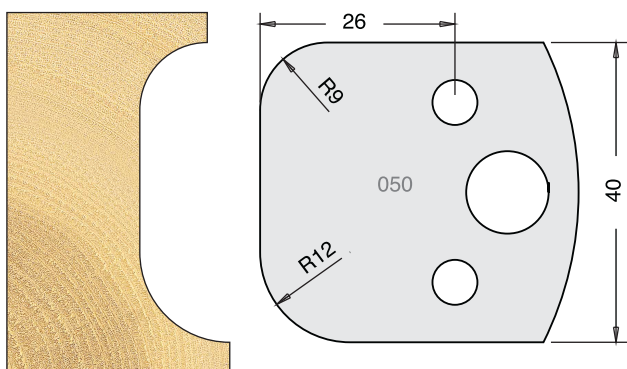

TOOL STEEL MULTI PROFILE CUTTERS - 40X4MM

Knives	IT/33 048 40	£9.94
Limitors	IT/34 048 40	£9.38

Knives	IT/33 049 40	£9.94
Limitors	IT/34 049 40	£9.38

Knives	IT/33 050 40	£9.94
Limitors	IT/34 050 40	£9.38