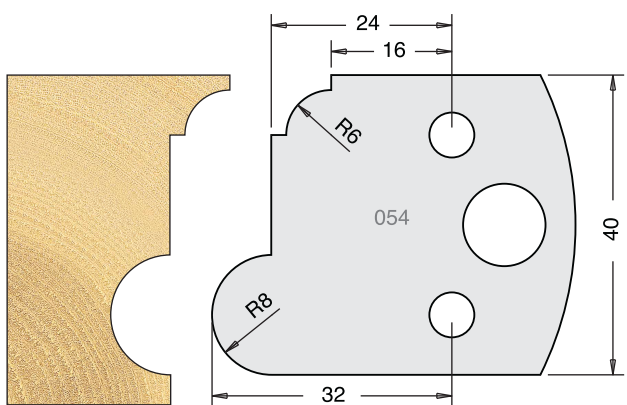

Knives	IT/33 054 40	£9.94
Limitors	IT/34 054 40	£9.38