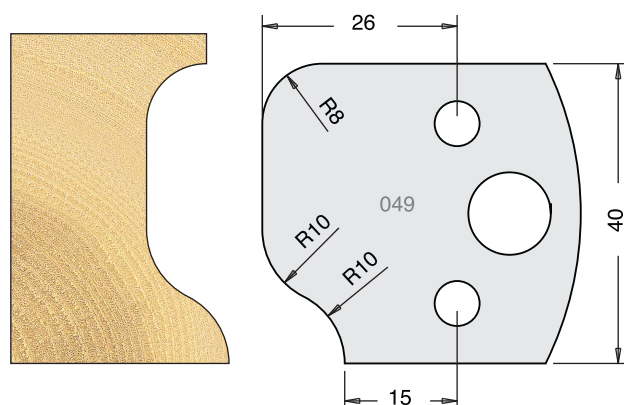

TOOL STEEL MULTI PROFILE CUTTERS - 40X4MM

Knives	IT/33 048 40	£9.94
Limitors	IT/34 048 40	£9.38

Knives	IT/33 049 40	£9.94
Limitors	IT/34 049 40	£9.38

Knives	IT/33 050 40	£9.94
Limitors	IT/34 050 40	£9.38