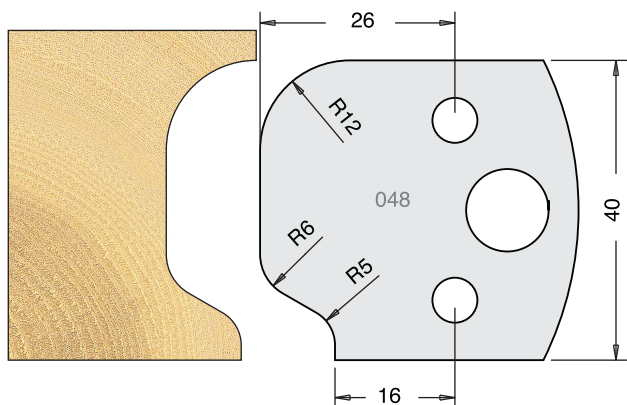

TOOL STEEL MULTI PROFILE CUTTERS - 40X4MM

Knives	IT/33 048 40	£9.94
Limitors	IT/34 048 40	£9.38

Knives	IT/33 049 40	£9.94
Limitors	IT/34 049 40	£9.38

Knives	IT/33 050 40	£9.94
Limitors	IT/34 050 40	£9.38