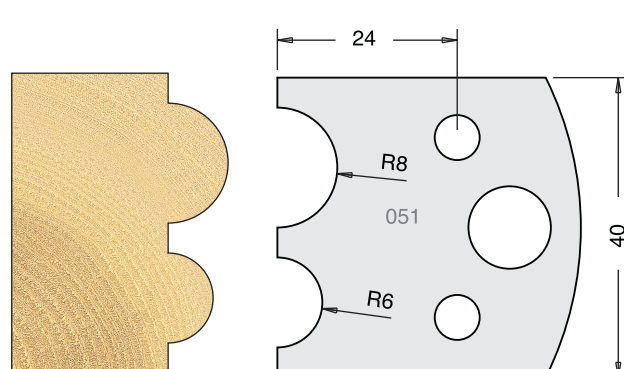

TOOL STEEL MULTI PROFILE CUTTERS - 40X4MM

Knives	IT/33 048 40	£9.94
Limitors	IT/34 048 40	£9.38

Knives	IT/33 049 40	£9.94
Limitors	IT/34 049 40	£9.38

Knives	IT/33 050 40	£9.94
Limitors	IT/34 050 40	£9.38