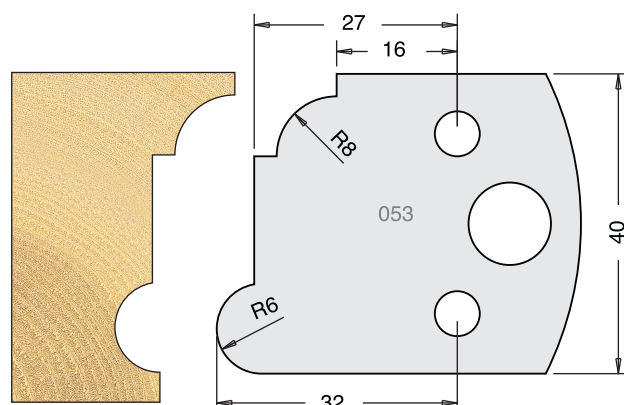

Knives	IT/33 053 40	£9.94
Limitors	IT/34 053 40	£9.38