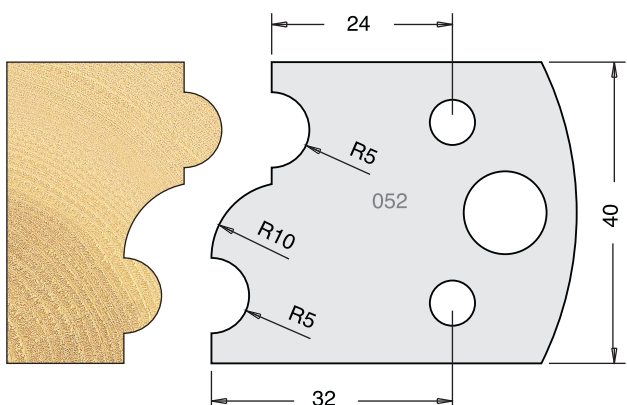

Knives	IT/33 052 40	£9.94
Limitors	IT/34 052 40	£9.38