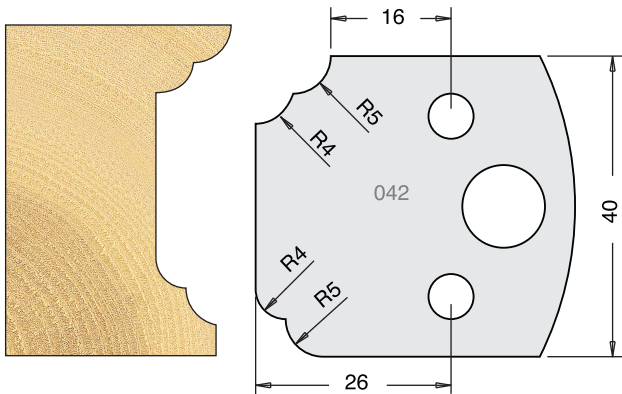

TOOL STEEL MULTI PROFILE CUTTERS - 40X4MM

Knives	IT/33 040 40	£9.94
Limitors	IT/34 040 40	£9.38

Knives	IT/33 041 40	£9.94
Limitors	IT/34 041 40	£9.38

Knives	IT/33 042 40	£9.94
Limitors	IT/34 042 40	£9.38