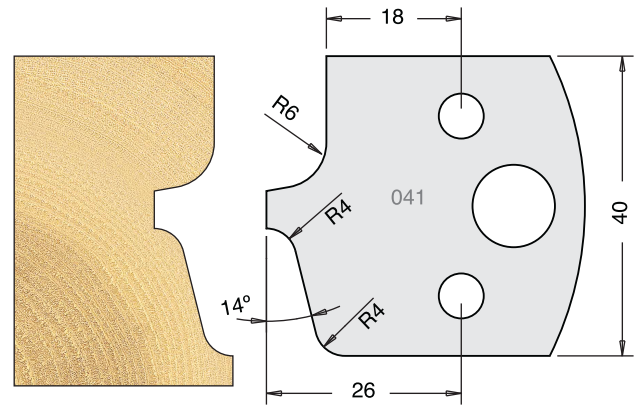

TOOL STEEL MULTI PROFILE CUTTERS - 40X4MM

Knives	IT/33 040 40	£9.94
Limitors	IT/34 040 40	£9.38

Knives	IT/33 041 40	£9.94
Limitors	IT/34 041 40	£9.38

Knives	IT/33 042 40	£9.94
Limitors	IT/34 042 40	£9.38