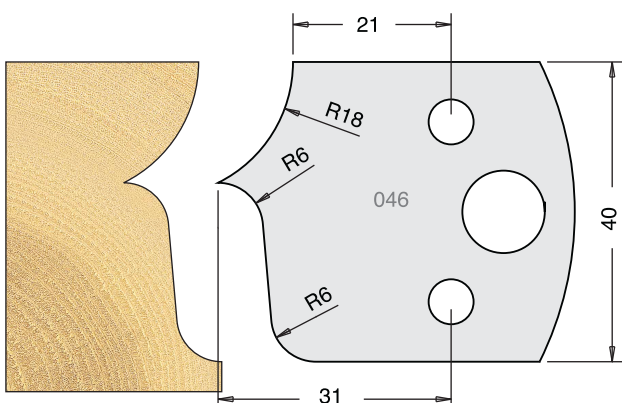

Knives	IT/33 046 40	£9.94
Limitors	IT/34 046 40	£9.38