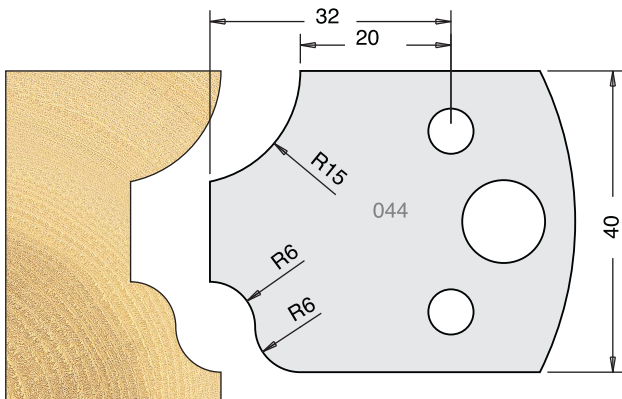

Knives	IT/33 044 40	£9.94
Limitors	IT/34 044 40	£9.38