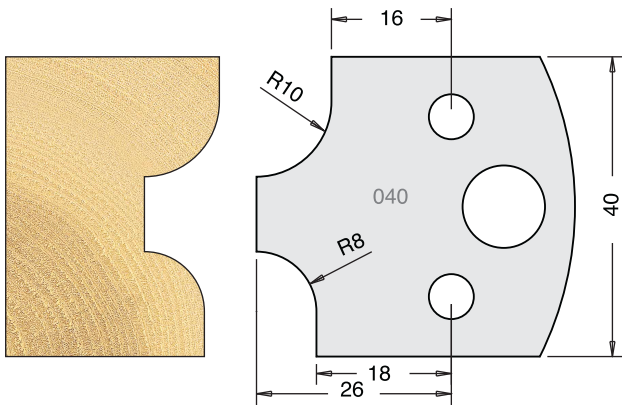

TOOL STEEL MULTI PROFILE CUTTERS - 40X4MM

Knives	IT/33 040 40	£9.94
Limitors	IT/34 040 40	£9.38

Knives	IT/33 041 40	£9.94
Limitors	IT/34 041 40	£9.38

Knives	IT/33 042 40	£9.94
Limitors	IT/34 042 40	£9.38

Knives	IT/33 043 40	£9.94
Limitors	IT/34 043 40	£9.38

Knives	IT/33 044 40	£9.94
Limitors	IT/34 044 40	£9.38

Knives	IT/33 045 40	£9.94
Limitors	IT/34 045 40	£9.38

Knives	IT/33 046 40	£9.94
Limitors	IT/34 046 40	£9.38