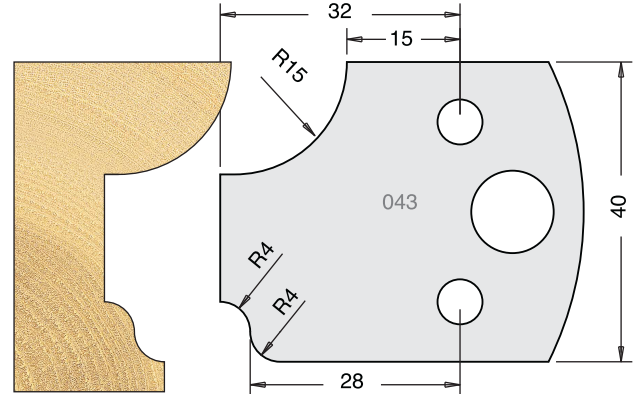

TOOL STEEL MULTI PROFILE CUTTERS - 40X4MM

Knives	IT/33 040 40	£9.94
Limitors	IT/34 040 40	£9.38

Knives	IT/33 041 40	£9.94
Limitors	IT/34 041 40	£9.38

Knives	IT/33 042 40	£9.94
Limitors	IT/34 042 40	£9.38