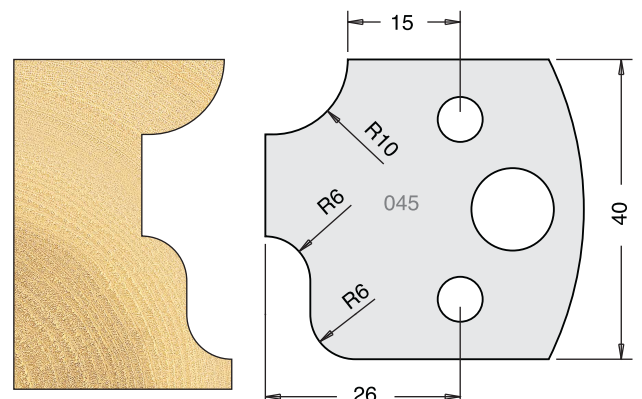

Knives	IT/33 045 40	£9.94
Limitors	IT/34 045 40	£9.38