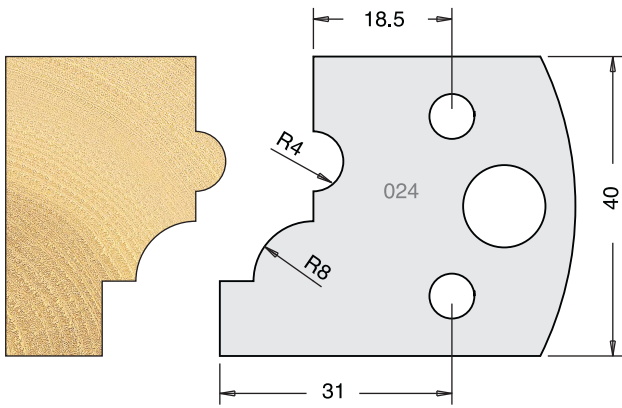

TOOL STEEL MULTI PROFILE CUTTERS - 40X4MM

Knives	IT/33 024 40	£9.94
Limitors	IT/34 024 40	£9.38

Knives	IT/33 025 40	£9.94
Limitors	IT/34 025 40	£9.38

Knives	IT/33 026 40	£9.94
Limitors	IT/34 026 40	£9.38

Knives	IT/33 027 40	£9.94
Limitors	IT/34 027 40	£9.38

Knives	IT/33 028 40	£9.94
Limitors	IT/34 028 40	£9.38

Knives	IT/33 029 40	£9.94
Limitors	IT/34 029 40	£9.38

Knives	IT/33 030 40	£9.94
Limitors	IT/34 030 40	£9.38