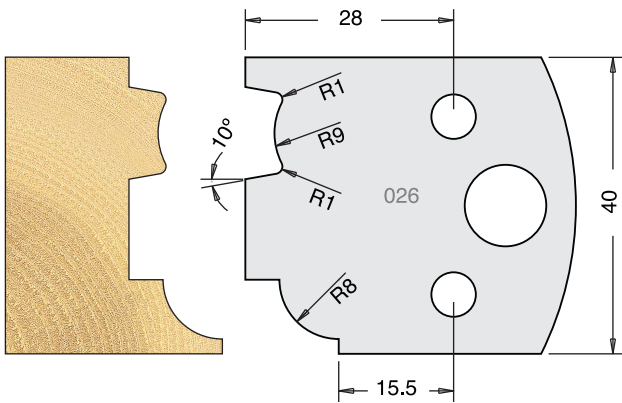

TOOL STEEL MULTI PROFILE CUTTERS - 40X4MM

Knives	IT/33 024 40	£9.94
Limitors	IT/34 024 40	£9.38

Knives	IT/33 025 40	£9.94
Limitors	IT/34 025 40	£9.38

Knives	IT/33 026 40	£9.94
Limitors	IT/34 026 40	£9.38