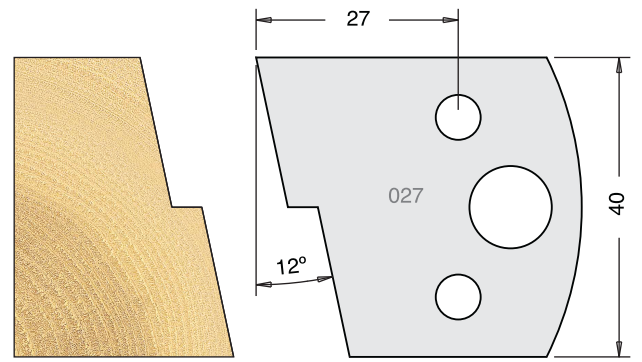

TOOL STEEL MULTI PROFILE CUTTERS - 40X4MM

Knives	IT/33 024 40	£9.94
Limitors	IT/34 024 40	£9.38

Knives	IT/33 025 40	£9.94
Limitors	IT/34 025 40	£9.38

Knives	IT/33 026 40	£9.94
Limitors	IT/34 026 40	£9.38