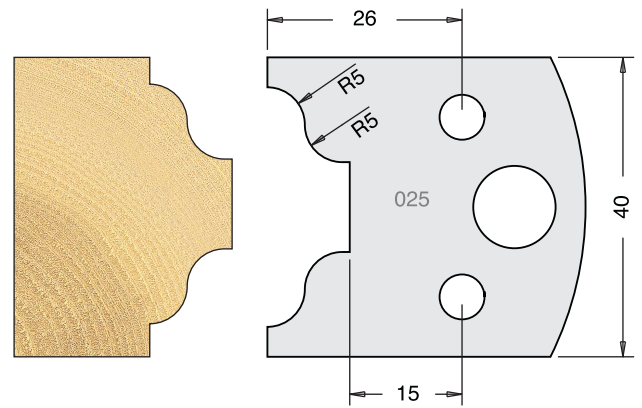

TOOL STEEL MULTI PROFILE CUTTERS - 40X4MM

Knives	IT/33 024 40	£9.94
Limitors	IT/34 024 40	£9.38

Knives	IT/33 025 40	£9.94
Limitors	IT/34 025 40	£9.38

Knives	IT/33 026 40	£9.94
Limitors	IT/34 026 40	£9.38