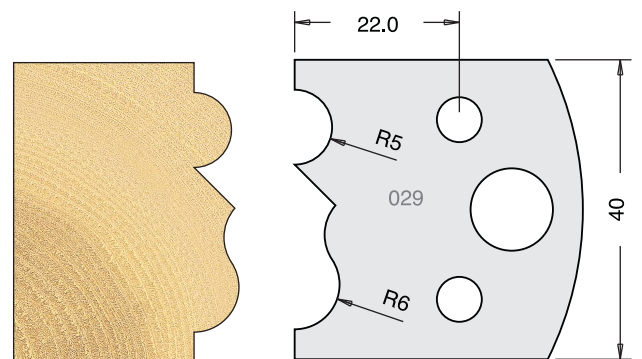

TOOL STEEL MULTI PROFILE CUTTERS - 40X4MM

Knives	IT/33 024 40	£9.94
Limitors	IT/34 024 40	£9.38

Knives	IT/33 025 40	£9.94
Limitors	IT/34 025 40	£9.38

Knives	IT/33 026 40	£9.94
Limitors	IT/34 026 40	£9.38

Knives	IT/33 027 40	£9.94
Limitors	IT/34 027 40	£9.38

Knives	IT/33 028 40	£9.94
Limitors	IT/34 028 40	£9.38

Knives	IT/33 029 40	£9.94
Limitors	IT/34 029 40	£9.38

Knives	IT/33 030 40	£9.94
Limitors	IT/34 030 40	£9.38