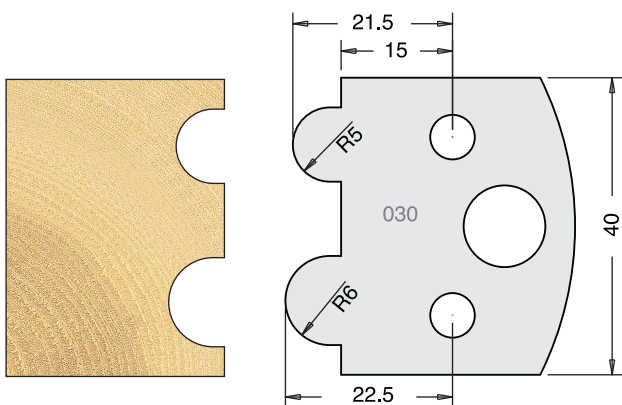

TOOL STEEL MULTI PROFILE CUTTERS - 40X4MM

Knives	IT/33 024 40	£9.94
Limitors	IT/34 024 40	£9.38

Knives	IT/33 025 40	£9.94
Limitors	IT/34 025 40	£9.38

Knives	IT/33 026 40	£9.94
Limitors	IT/34 026 40	£9.38

Knives	IT/33 027 40	£9.94
Limitors	IT/34 027 40	£9.38

Knives	IT/33 028 40	£9.94
Limitors	IT/34 028 40	£9.38

Knives	IT/33 029 40	£9.94
Limitors	IT/34 029 40	£9.38

Knives	IT/33 030 40	£9.94
Limitors	IT/34 030 40	£9.38