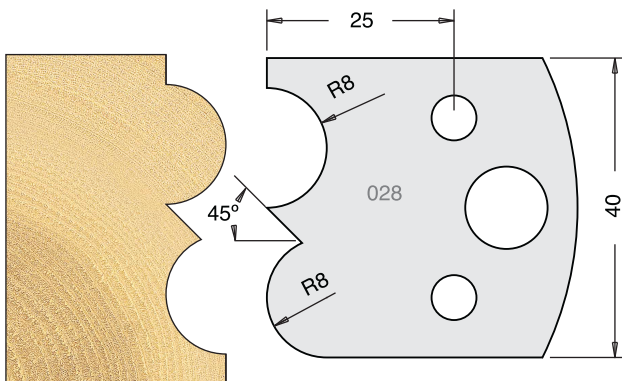

Knives	IT/33 028 40	£9.94
Limitors	IT/34 028 40	£9.38