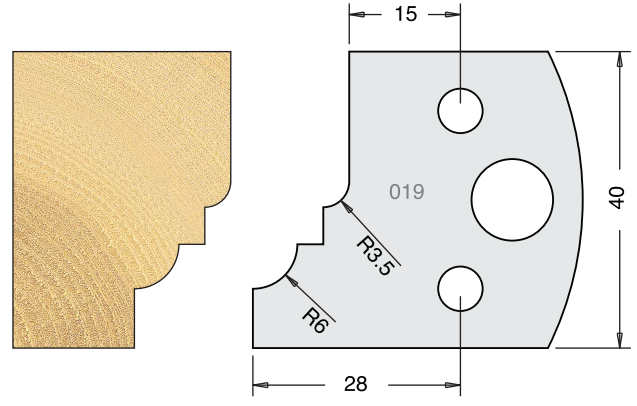

Knives	IT/33 019 40	£9.94
Limitors	IT/34 019 40	£9.38