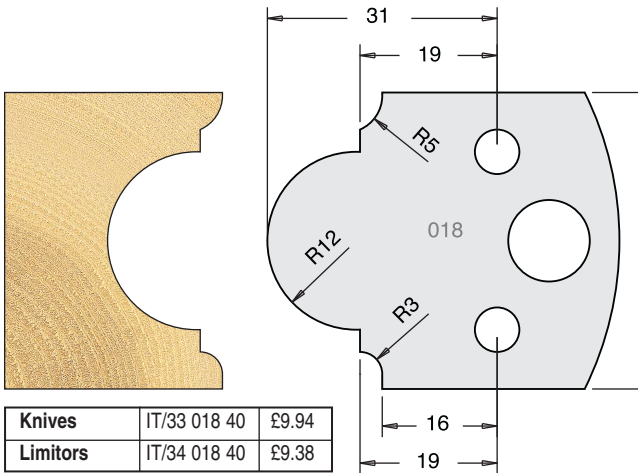

TOOL STEEL MULTI PROFILE CUTTERS - 40X4MM

Knives	IT/33 016 40	£9.94	TCT	IT/33 016 42	£42.27
Limitors	IT/34 016 40	£9.38			

Knives	IT/33 017 40	£9.94	TCT	IT/33 017 42	£42.27
Limitors	IT/34 017 40	£9.38			

Knives	IT/33 018 40	£9.94
Limitors	IT/34 018 40	£9.38

Knives	IT/33 019 40	£9.94
Limitors	IT/34 019 40	£9.38

Knives	IT/33 020 40	£9.94
Limitors	IT/34 020 40	£9.38

Knives	IT/33 021 40	£9.94
Limitors	IT/34 021 40	£9.38

Knives	IT/33 022 40	£9.94
Limitors	IT/34 022 40	£9.38

Knives	IT/33 023 40	£9.94
Limitors	IT/34 023 40	£9.38