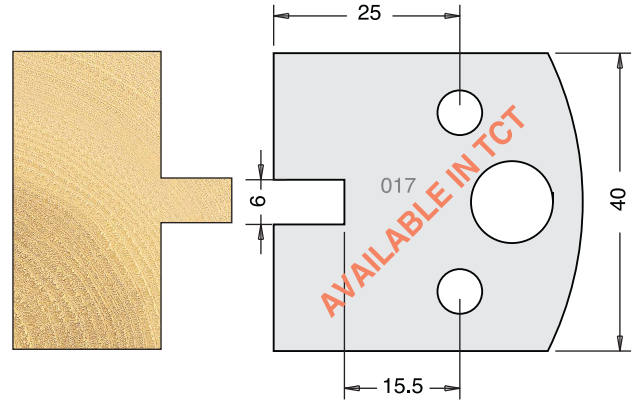

TOOL STEEL MULTI PROFILE CUTTERS - 40X4MM

Knives	IT/33 016 40	£9.94	TCT	IT/33 016 42	£42.27
Limitors	IT/34 016 40	£9.38			

Knives	IT/33 017 40	£9.94	TCT	IT/33 017 42	£42.27
Limitors	IT/34 017 40	£9.38			