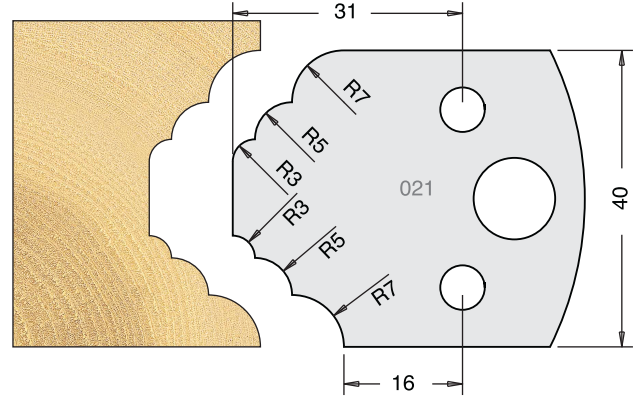

Knives	IT/33 021 40	£9.94
Limitors	IT/34 021 40	£9.38