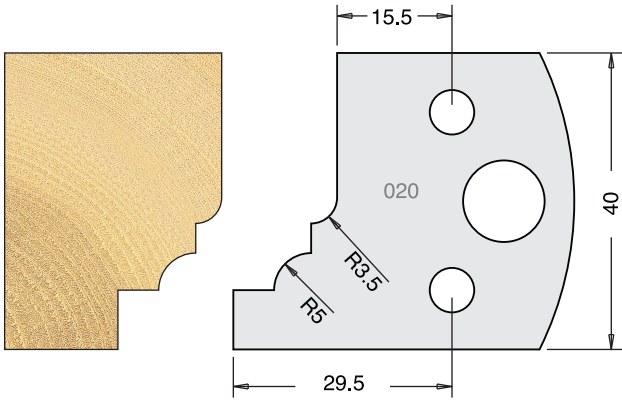

TOOL STEEL MULTI PROFILE CUTTERS - 40X4MM

Knives	IT/33 016 40	£9.94	TCT	IT/33 016 42	£42.27
Limitors	IT/34 016 40	£9.38			

Knives	IT/33 017 40	£9.94	TCT	IT/33 017 42	£42.27
Limitors	IT/34 017 40	£9.38			

Knives	IT/33 018 40	£9.94
Limitors	IT/34 018 40	£9.38

Knives	IT/33 019 40	£9.94
Limitors	IT/34 019 40	£9.38

Knives	IT/33 020 40	£9.94
Limitors	IT/34 020 40	£9.38

Knives	IT/33 021 40	£9.94
Limitors	IT/34 021 40	£9.38