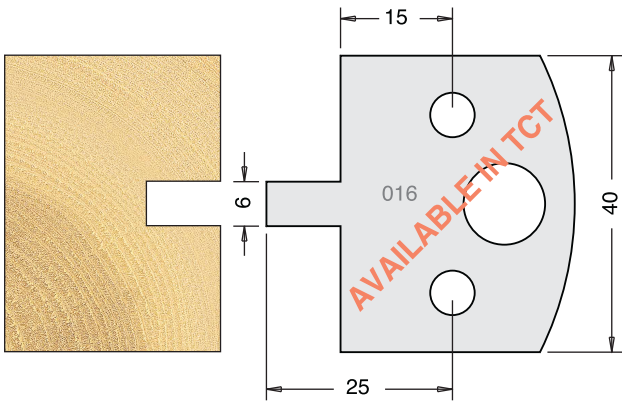

TOOL STEEL MULTI PROFILE CUTTERS - 40X4MM

Knives	IT/33 016 40	£9.94	TCT	IT/33 016 42	£42.27
Limitors	IT/34 016 40	£9.38			

Knives	IT/33 017 40	£9.94	TCT	IT/33 017 42	£42.27
Limitors	IT/34 017 40	£9.38			

Knives	IT/33 018 40	£9.94
Limitors	IT/34 018 40	£9.38

Knives	IT/33 019 40	£9.94
Limitors	IT/34 019 40	£9.38

Knives	IT/33 020 40	£9.94
Limitors	IT/34 020 40	£9.38

Knives	IT/33 021 40	£9.94
Limitors	IT/34 021 40	£9.38