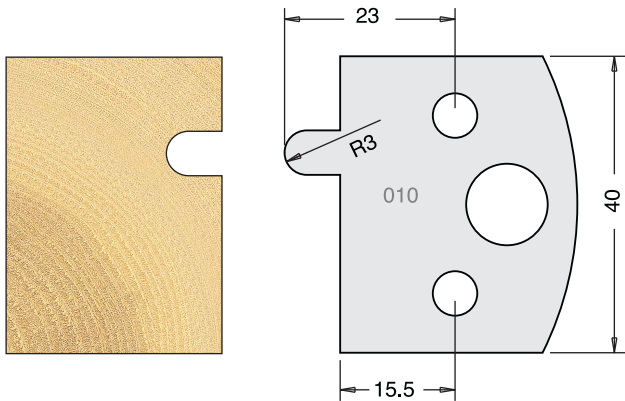

TOOL STEEL MULTI PROFILE CUTTERS - 40X4MM

Knives	IT/33 008 40	£9.94
Limitors	IT/34 008 40	£9.38

Knives	IT/33 009 40	£9.94
Limitors	IT/34 009 40	£9.38

Knives	IT/33 010 40	£9.94
Limitors	IT/34 010 40	£9.38