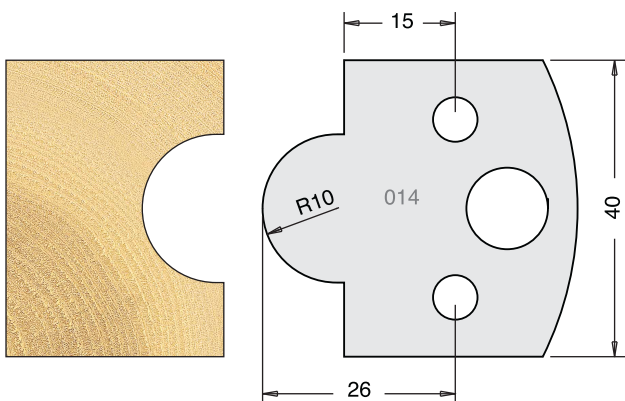

Knives	IT/33 014 40	£9.94
Limitors	IT/34 014 40	£9.38