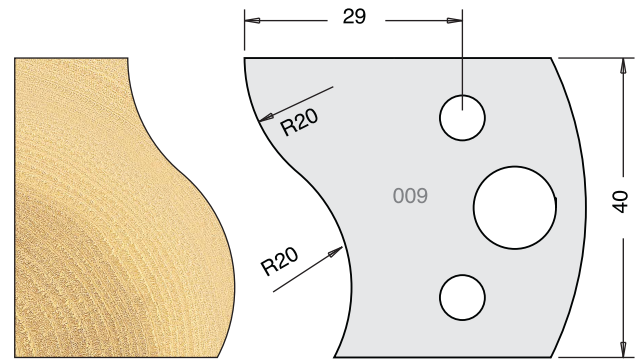

TOOL STEEL MULTI PROFILE CUTTERS - 40X4MM

Knives	IT/33 008 40	£9.94
Limitors	IT/34 008 40	£9.38

Knives	IT/33 009 40	£9.94
Limitors	IT/34 009 40	£9.38

Knives	IT/33 010 40	£9.94
Limitors	IT/34 010 40	£9.38