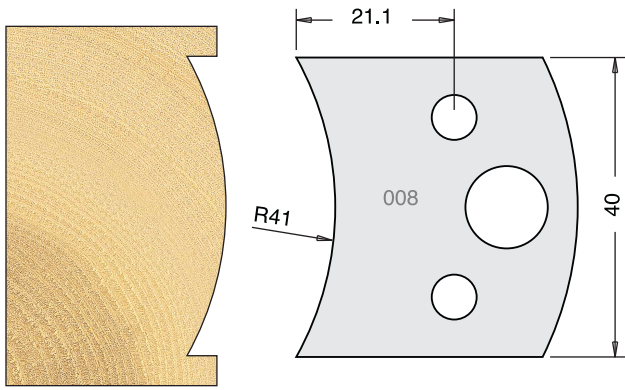

TOOL STEEL MULTI PROFILE CUTTERS - 40X4MM

Knives	IT/33 008 40	£9.94
Limitors	IT/34 008 40	£9.38

Knives	IT/33 009 40	£9.94
Limitors	IT/34 009 40	£9.38

Knives	IT/33 010 40	£9.94
Limitors	IT/34 010 40	£9.38