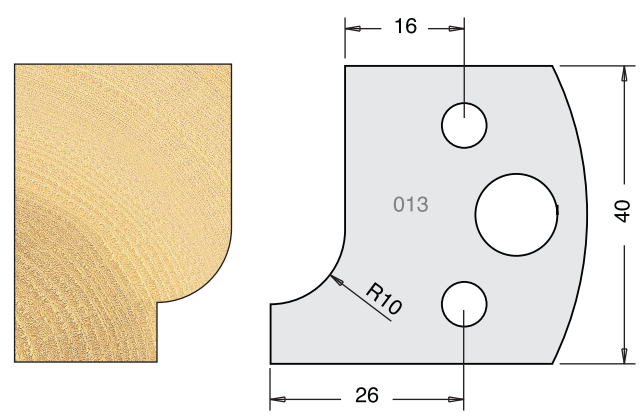

Knives	IT/33 013 40	£9.94
Limitors	IT/34 013 40	£9.38