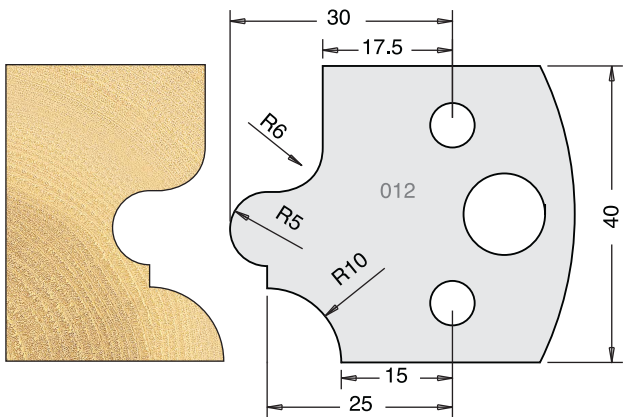

Knives	IT/33 012 40	£9.94
Limitors	IT/34 012 40	£9.38