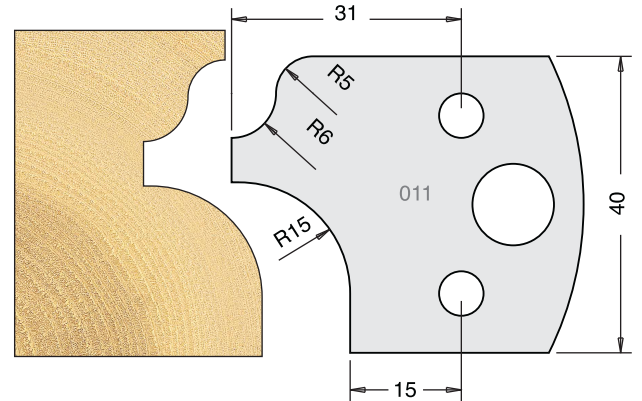

TOOL STEEL MULTI PROFILE CUTTERS - 40X4MM

Knives	IT/33 008 40	£9.94
Limitors	IT/34 008 40	£9.38

Knives	IT/33 009 40	£9.94
Limitors	IT/34 009 40	£9.38

Knives	IT/33 010 40	£9.94
Limitors	IT/34 010 40	£9.38