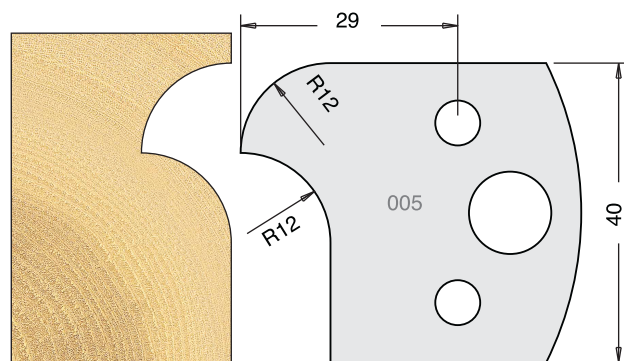

TOOL STEEL MULTI PROFILE CUTTERS - 40X4MM

Knives	IT/33 191 40	£6.51
Limitors	IT/34 191 40	£7.94

Knives	IT/33 001 40	£9.94
Limitors	IT/34 001 40	£9.38

Knives	IT/33 002 40	£9.94
Limitors	IT/34 002 40	£9.38

Knives	IT/33 003 40	£9.94
Limitors	IT/34 003 40	£9.38

Knives	IT/33 004 40	£9.94
Limitors	IT/34 004 40	£9.38

Knives	IT/33 005 40	£9.94
Limitors	IT/34 005 40	£9.38

Knives	IT/33 006 40	£9.94
Limitors	IT/34 006 40	£9.38