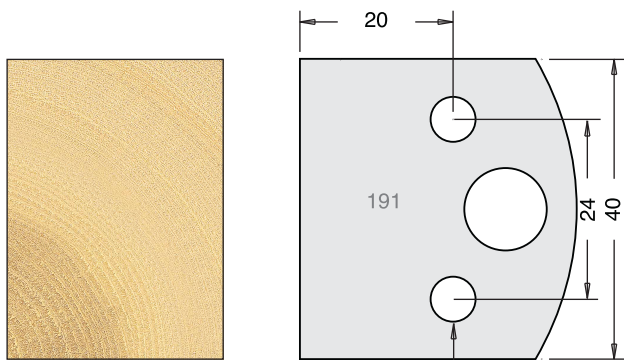

TOOL STEEL MULTI PROFILE CUTTERS - 40X4MM

Knives	IT/33 191 40	£6.51
Limitors	IT/34 191 40	£7.94

Knives	IT/33 001 40	£9.94
Limitors	IT/34 001 40	£9.38

Knives	IT/33 002 40	£9.94
Limitors	IT/34 002 40	£9.38