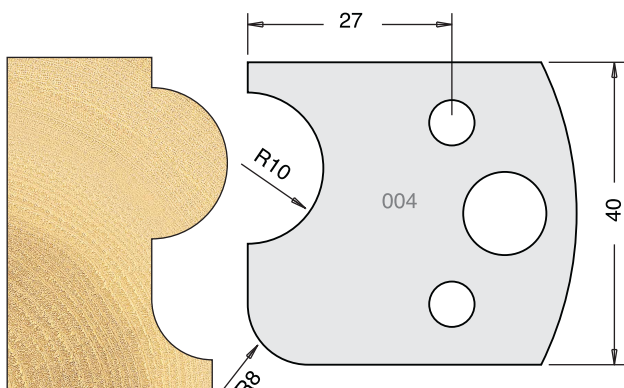

TOOL STEEL MULTI PROFILE CUTTERS - 40X4MM

Knives	IT/33 191 40	£6.51
Limitors	IT/34 191 40	£7.94

Knives	IT/33 001 40	£9.94
Limitors	IT/34 001 40	£9.38

Knives	IT/33 002 40	£9.94
Limitors	IT/34 002 40	£9.38

Knives	IT/33 003 40	£9.94
Limitors	IT/34 003 40	£9.38

Knives	IT/33 004 40	£9.94
Limitors	IT/34 004 40	£9.38

Knives	IT/33 005 40	£9.94
Limitors	IT/34 005 40	£9.38

Knives	IT/33 006 40	£9.94
Limitors	IT/34 006 40	£9.38