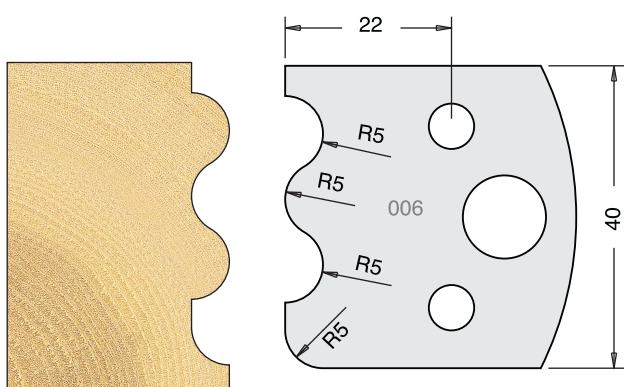

TOOL STEEL MULTI PROFILE CUTTERS - 40X4MM

Knives	IT/33 191 40	£6.51
Limitors	IT/34 191 40	£7.94

Knives	IT/33 001 40	£9.94
Limitors	IT/34 001 40	£9.38

Knives	IT/33 002 40	£9.94
Limitors	IT/34 002 40	£9.38

Knives	IT/33 003 40	£9.94
Limitors	IT/34 003 40	£9.38

Knives	IT/33 004 40	£9.94
Limitors	IT/34 004 40	£9.38

Knives	IT/33 005 40	£9.94
Limitors	IT/34 005 40	£9.38

Knives	IT/33 006 40	£9.94
Limitors	IT/34 006 40	£9.38