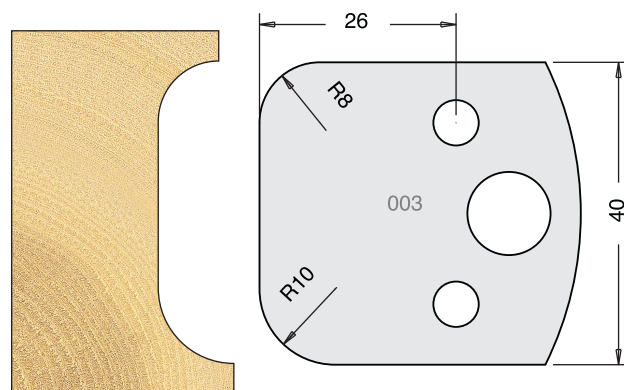

TOOL STEEL MULTI PROFILE CUTTERS - 40X4MM

Knives	IT/33 191 40	£6.51
Limitors	IT/34 191 40	£7.94

Knives	IT/33 001 40	£9.94
Limitors	IT/34 001 40	£9.38

Knives	IT/33 002 40	£9.94
Limitors	IT/34 002 40	£9.38