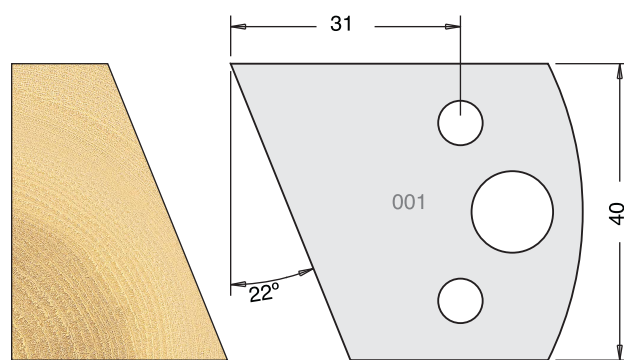

TOOL STEEL MULTI PROFILE CUTTERS - 40X4MM

Knives	IT/33 191 40	£6.51
Limitors	IT/34 191 40	£7.94

Knives	IT/33 001 40	£9.94
Limitors	IT/34 001 40	£9.38

Knives	IT/33 002 40	£9.94
Limitors	IT/34 002 40	£9.38