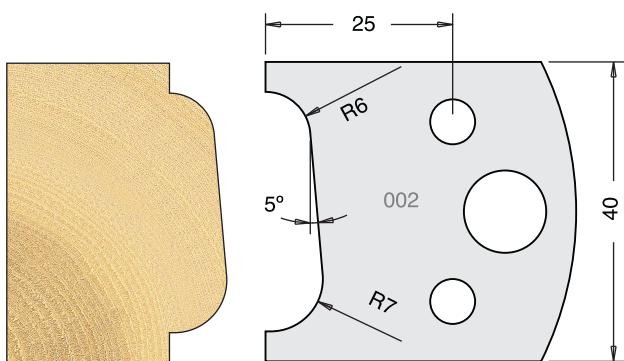

TOOL STEEL MULTI PROFILE CUTTERS - 40X4MM

Knives	IT/33 191 40	£6.51
Limitors	IT/34 191 40	£7.94

Knives	IT/33 001 40	£9.94
Limitors	IT/34 001 40	£9.38

Knives	IT/33 002 40	£9.94
Limitors	IT/34 002 40	£9.38