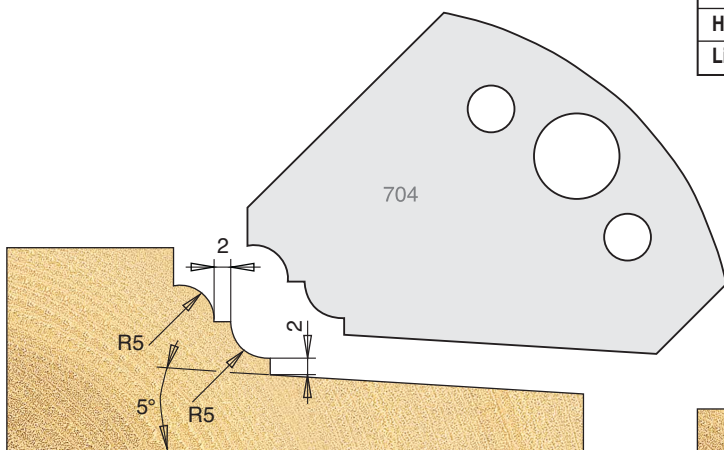

<b>Tool Steel Knives</b>	IT/33 702 40	£26.48
<b>HSS Knives</b>	IT/33 702 43	£60.71
<b>Limitors</b>	IT/34 702 40	£20.98

<b>Tool Steel Knives</b>	IT/33 703 40	£26.48
<b>HSS Knives</b>	IT/33 703 43	£60.71
<b>Limitors</b>	IT/34 703 40	£20.98

<b>Tool Steel Knives</b>	IT/33 704 40	£26.48
<b>HSS Knives</b>	IT/33 704 43	£60.71
<b>Limitors</b>	IT/34 704 40	£20.98

<b>Tool Steel Knives</b>	IT/33 705 40	£26.48
<b>HSS Knives</b>	IT/33 705 43	£60.71
<b>Limitors</b>	IT/34 705 40	£20.98