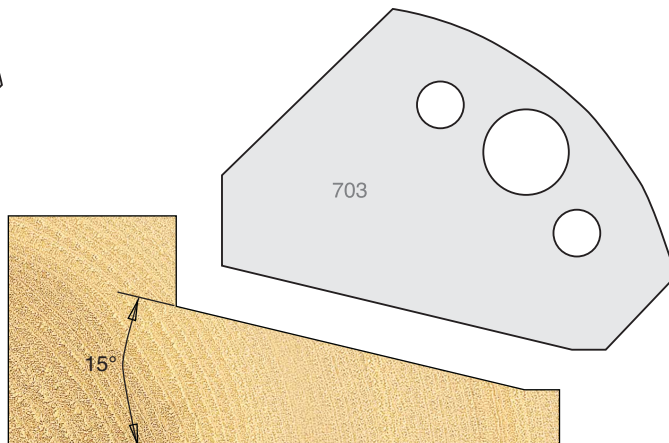

<b>Tool Steel Knives</b>	IT/33 702 40	£26.48
<b>HSS Knives</b>	IT/33 702 43	£60.71
<b>Limitors</b>	IT/34 702 40	£20.98

<b>Tool Steel Knives</b>	IT/33 703 40	£26.48
<b>HSS Knives</b>	IT/33 703 43	£60.71
<b>Limitors</b>	IT/34 703 40	£20.98

<b>Tool Steel Knives</b>	IT/33 704 40	£26.48
<b>HSS Knives</b>	IT/33 704 43	£60.71
<b>Limitors</b>	IT/34 704 40	£20.98

<b>Tool Steel Knives</b>	IT/33 705 40	£26.48
<b>HSS Knives</b>	IT/33 705 43	£60.71
<b>Limitors</b>	IT/34 705 40	£20.98