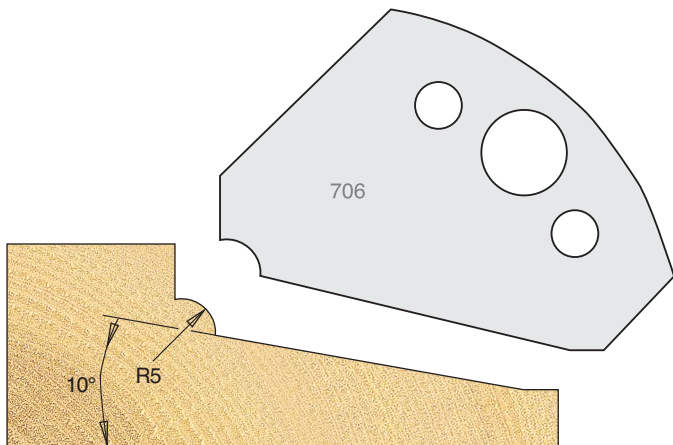

<b>Tool Steel Knives</b>	IT/33 702 40	£26.48
<b>HSS Knives</b>	IT/33 702 43	£60.71
<b>Limitors</b>	IT/34 702 40	£20.98

<b>Tool Steel Knives</b>	IT/33 703 40	£26.48
<b>HSS Knives</b>	IT/33 703 43	£60.71
<b>Limitors</b>	IT/34 703 40	£20.98

<b>Tool Steel Knives</b>	IT/33 704 40	£26.48
<b>HSS Knives</b>	IT/33 704 43	£60.71
<b>Limitors</b>	IT/34 704 40	£20.98

<b>Tool Steel Knives</b>	IT/33 705 40	£26.48
<b>HSS Knives</b>	IT/33 705 43	£60.71
<b>Limitors</b>	IT/34 705 40	£20.98