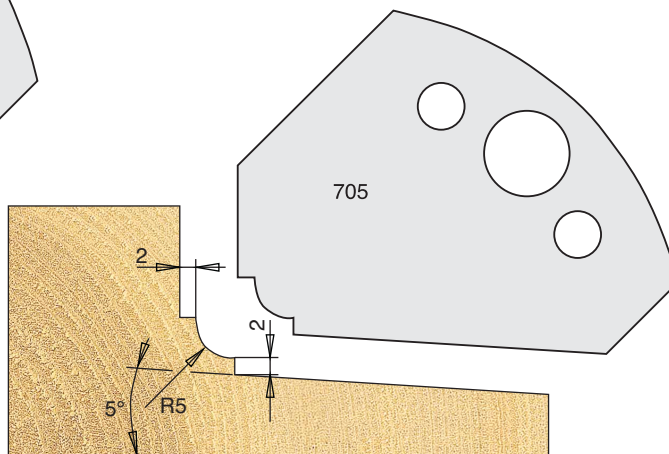

<b>Tool Steel Knives</b>	IT/33 704 40	£26.48
<b>HSS Knives</b>	IT/33 704 43	£60.71
<b>Limitors</b>	IT/34 704 40	£20.98

<b>Tool Steel Knives</b>	IT/33 705 40	£26.48
<b>HSS Knives</b>	IT/33 705 43	£60.71
<b>Limitors</b>	IT/34 705 40	£20.98