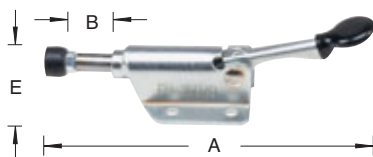

## PROFESSIONAL

Ideal for securing workpiece either onto jigs or to the surface of the machine. 'E' is the threaded spindle length.

Description	Force kg	E mm	A mm	B mm	C mm	D mm	Product Ref.	Price
Small	75	30	105	36	19	4	H75	£16.67
Medium	150	50	160	53	24	8	H150	£20.90

## CRAFTPRO & HOBBYIST

Economy range clamp, ideal for securing workpiece either onto jigs or to the surface of the machine (150kg force).

Description	Force kg	E mm	A mm	B mm	C mm	D mm	Product Ref.	Price
Medium (1 off)	150	50	160	53	23	3	CR/H150	£15.35
Medium (pair)	150	50	160	53	23	3	CR/H150/SET	£27.13

## PUSH-PULL CLAMP

Ideal for securing workpiece against a back stop on a jig.

Force kg	E mm	A mm	B mm	Product Ref.	Price
150	23	126	11	PP150	£22.23