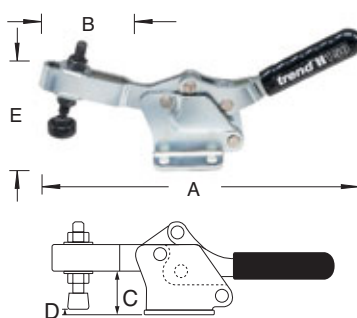

# LOC BLOCKS

Pack of four gripping blocks that can interlock together to allow workpiece to be held in place when sanding, drilling and finishing.

- No need to use clamps. Set-up in seconds. Grips both workpiece and bench.
- Lifts workpiece from bench, to allow complete access to every edge.
- Can be used for routing, however extra care should be taken to prevent material tilt.
- Anti-vibration, non-slip, non-marring rubber pads on both top and bottom of the blocks.

**LOC/BLK/PK1** (4 pack) £16.54

Size: 67 x 67 x 25mm (173 x 173mm when 4 blocks interlocked)

Interlocking  
Use singly or interlock.

Painting  
Perfect for avoiding drips and sticking.

Routing with bottom clearance.  
Simply position blocks in corners.

## PROFESSIONAL

Ideal for securing workpiece either onto jigs or to the surface of the machine. 'E' is the threaded spindle length.

Description	Force kg	E mm	A mm	B mm	C mm	D mm	Product Ref.	Price
Small	75	30	105	36	19	4	H75	£16.67
Medium	150	50	160	53	24	8	H150	£20.90

## CRAFTPRO & HOBBYIST

Economy range clamp, ideal for securing workpiece either onto jigs or to the surface of the machine (150kg force).

Description	Force kg	E mm	A mm	B mm	C mm	D mm	Product Ref.	Price
Medium (1 off)	150	50	160	53	23	3	CR/H150	£15.35
Medium (pair)	150	50	160	53	23	3	CR/H150/SET	£27.13