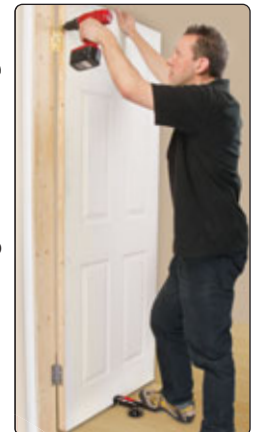

DOOR STAND

Holds door on its edge while routing a hinge recess and mortise for locks.

- Allows door to be tilted back to assist fitting into frame.
- Holds door securely while routing, planing and drilling.
- Non-scratch base.
- Adjustable clamp for doors 32mm to 55mm thick.
- Maximum door weight 58kg.

D/STAND/A £50.17

Support for routing hinges & mortises.

Support to assist fitting door to frame or lining.

DOOR LIFTER

Foot operated lifter to support door while fitting frame into door.

- Slides under door and stays flat and stable until ready to activate the lift with users foot.
- Cam design with internal weight to keep level for ease of use.
- Ideal for pinned hinges.
- Lifts door 38mm (1-1/2") high and supports maximum weight 108kg.
- Hanging hole for storage.

D/LIFT/A £18.32

trend-uk.com/video

DOOR CLAMP

Holds door while drilling and fitting locks.

- No set-up time needed.
- No more searching for alternative door stops.
- Padded to prevent door and floor damage.
- For doors up to 55mm thick.

D/CLAMP/A £23.69

DOOR & BOARD LIFTER

Allows up, down and side to side movement for easy positioning and fixing of doors, panels and plasterboard.

- Foot operated lifter to support door while fitting into door frame, freeing up the users hands.
- 360 degree rotation.
- Lifts door 60mm (2-3/8") high
- Made from metal with non-marring foot pad.
- Raises up parallel to the floor.
- Ideal for carpenters, plasterers, dry liners and locksmiths.

Standard Max. Weight 75kg (165lbs)

D/LIFT/B £20.19

Heavy Duty Max. Weight 200kg (440lbs)

D/LIFT/C + £36.61

Non-slip surface pad to aid grip when operating by foot or knee.

DOOR SKATE

Allows doors and sheet material to be moved around workshop more easily.