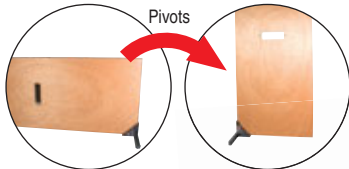

DOOR STAND

Holds door on its edge while routing a hinge recess and mortise for locks.

- Allows door to be tilted back to assist fitting into frame.
- Holds door securely while routing, planing and drilling.
- Non-scratch base.
- Adjustable clamp for doors 32mm to 55mm thick.
- Maximum door weight 58kg.

D/STAND/A £50.17

Support for routing hinges & mortises.

Support to assist fitting door to frame or lining.

DOOR LIFTER

Foot operated lifter to support door while fitting frame into door.

- Slides under door and stays flat and stable until ready to activate the lift with users foot.
- Cam design with internal weight to keep level for ease of use.
- Ideal for pinned hinges.
- Lifts door 38mm (1-1/2") high and supports maximum weight 108kg.
- Hanging hole for storage.

D/LIFT/A £18.32

trend-uk.com/video

DOOR CLAMP

Holds door while drilling and fitting locks.

- No set-up time needed.
- No more searching for alternative door stops.
- Padded to prevent door and floor damage.
- For doors up to 55mm thick.

D/CLAMP/A £23.69

DOOR & BOARD LIFTER

Allows up, down and side to side movement for easy positioning and fixing of doors, panels and plasterboard.

- Foot operated lifter to support door while fitting into door frame, freeing up the users hands.
- 360 degree rotation.
- Lifts door 60mm (2-3/8") high
- Made from metal with non-marring foot pad.
- Raises up parallel to the floor.
- Ideal for carpenters, plasterers, dry liners and locksmiths.