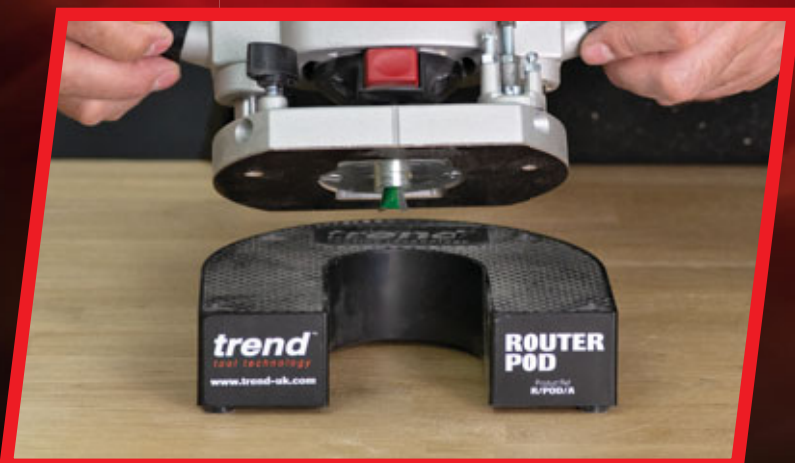

ROUTING JIGS & ACCESSORIES

WORKSHOP JIGS

SCRIBE-MASTER PRO JIG	152
MORTISE & TENON JIG	153
DOVETAIL JIGS	154
STAIRCASE HOUSING JIGS	155
ROUTABOUT HOLE CUTTER JIG	156

KITCHEN FITTING JIGS

KITCHEN WORKTOP JIGS	158 - 162
WORKTOP JIG ACCESSORIES	163 - 164
SPECIALIST WORKTOP JIGS	165 - 169