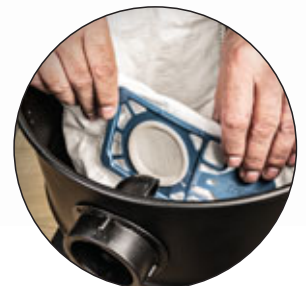

Micro filter bags improve performance & allow for easier waste disposal.

REPLACEMENT PARTS:

	Product Ref.	Price
2. HEPA 0.3 microns cartridge filter for increased effectiveness against fine dust particles.		
	T32/2	£29.95