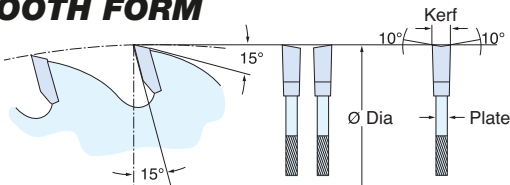

WOOD & WOOD BASED MATERIALS

Less teeth (RP, GP)

- Preferred for ripping along the grain of hard and softwood and other wood based material.
- Coarser finish.
- Faster feed rate.

More teeth (CM, TR, FT)

- Preferred for cutting across grain of hard and softwood.
- Finer finish.
- Slower feed rate.

Suitable for:

- Softwood
- Hardwood
- Particle board
- MDF
- Hardboard
- Plywood

ALTERNATE TOP BEVEL TOOTH FORM

Teeth have top and front bevel which allows the blade to bite into the timber more easily.

* Blades have flat tooth form.