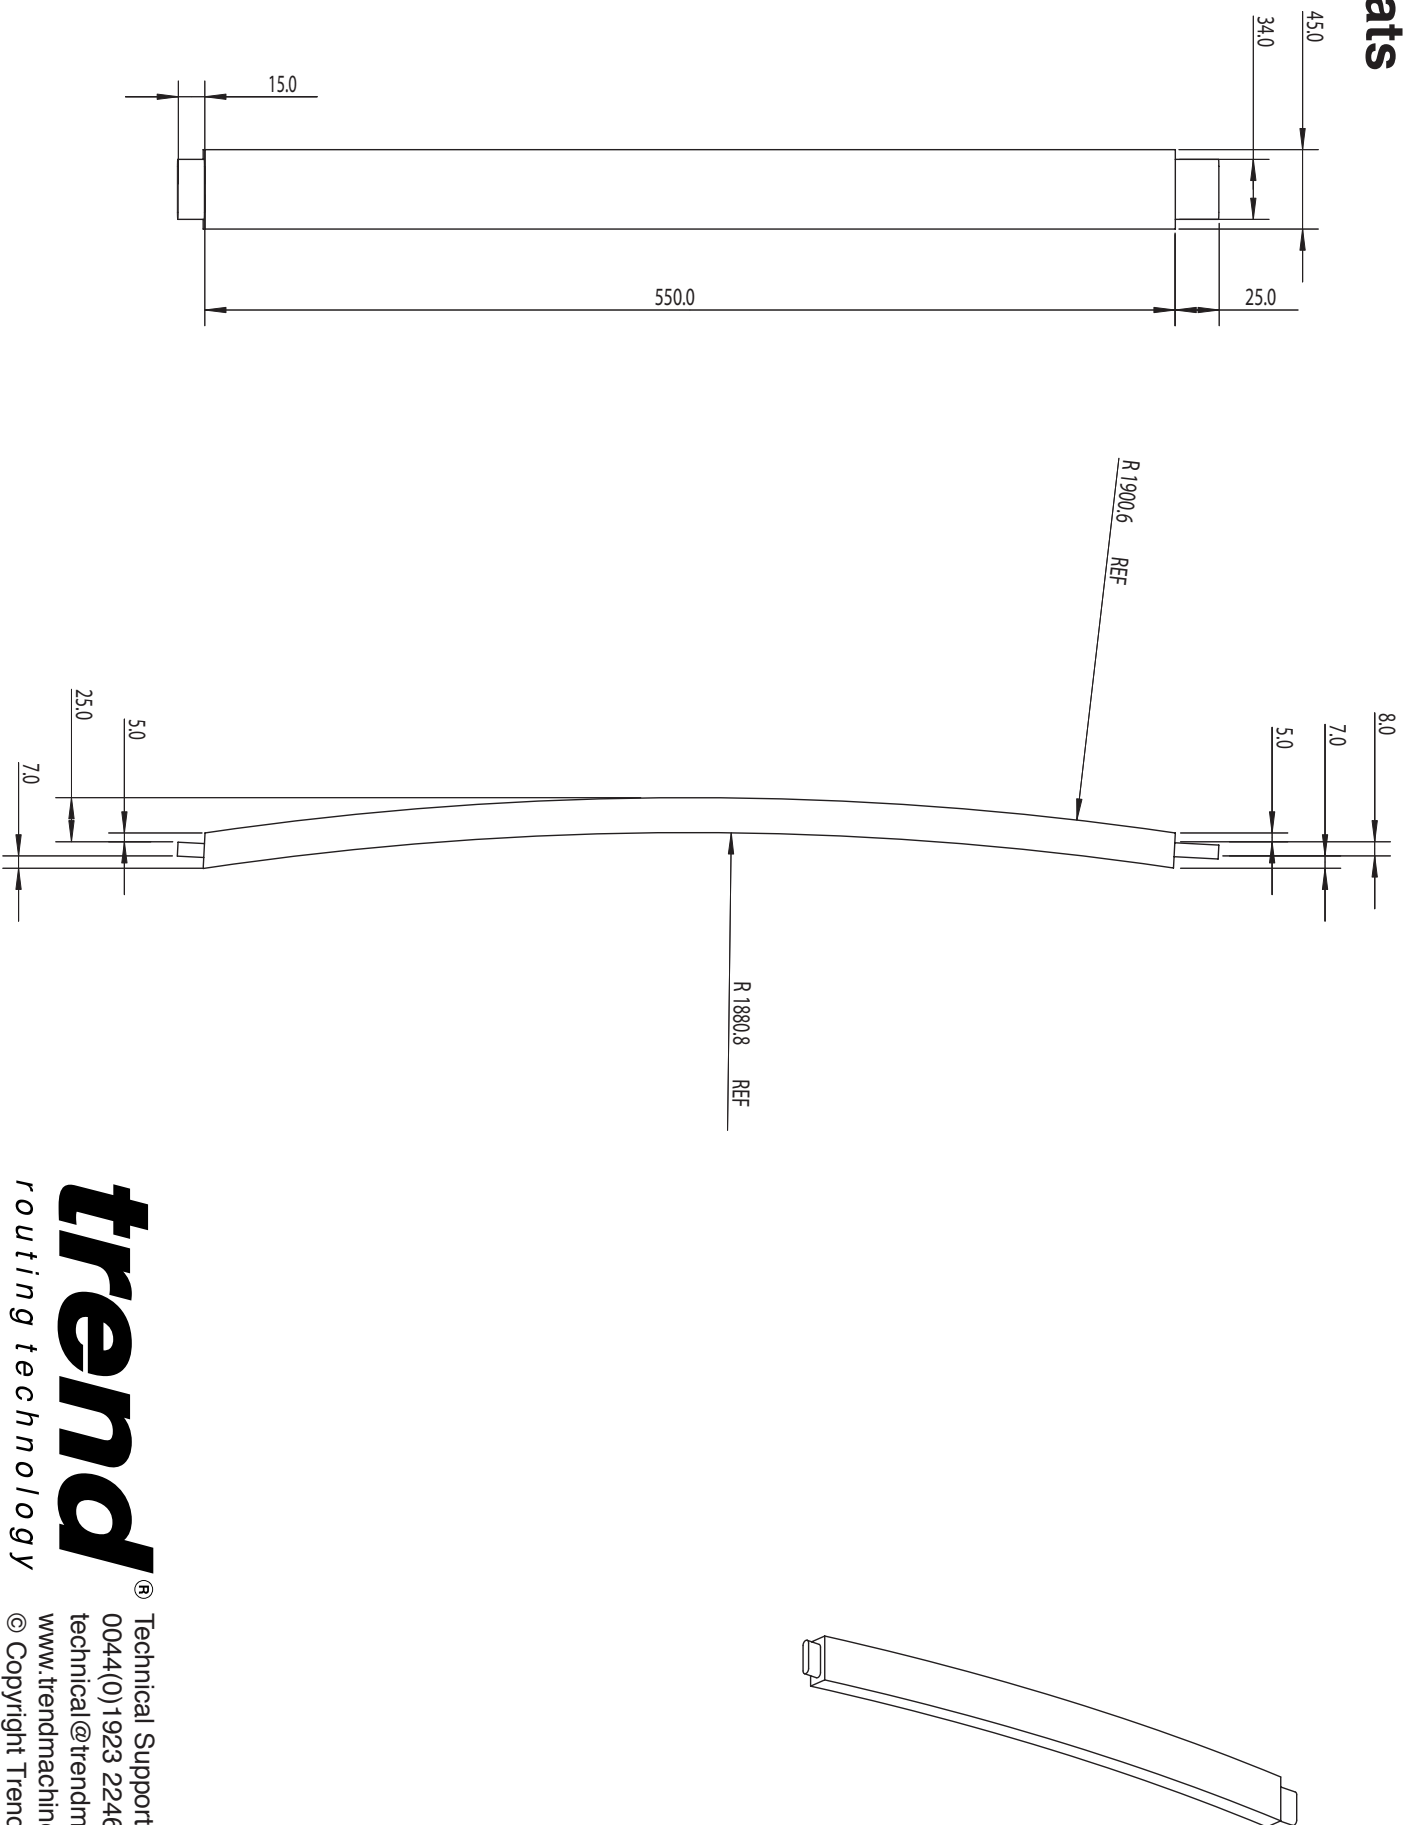

Splats

trend
routing technology

® Technical Support:
0044(0) 1923 224681
technical@trendm.co.uk
www.trendmachinery.co.uk
© Copyright Trend 2003.